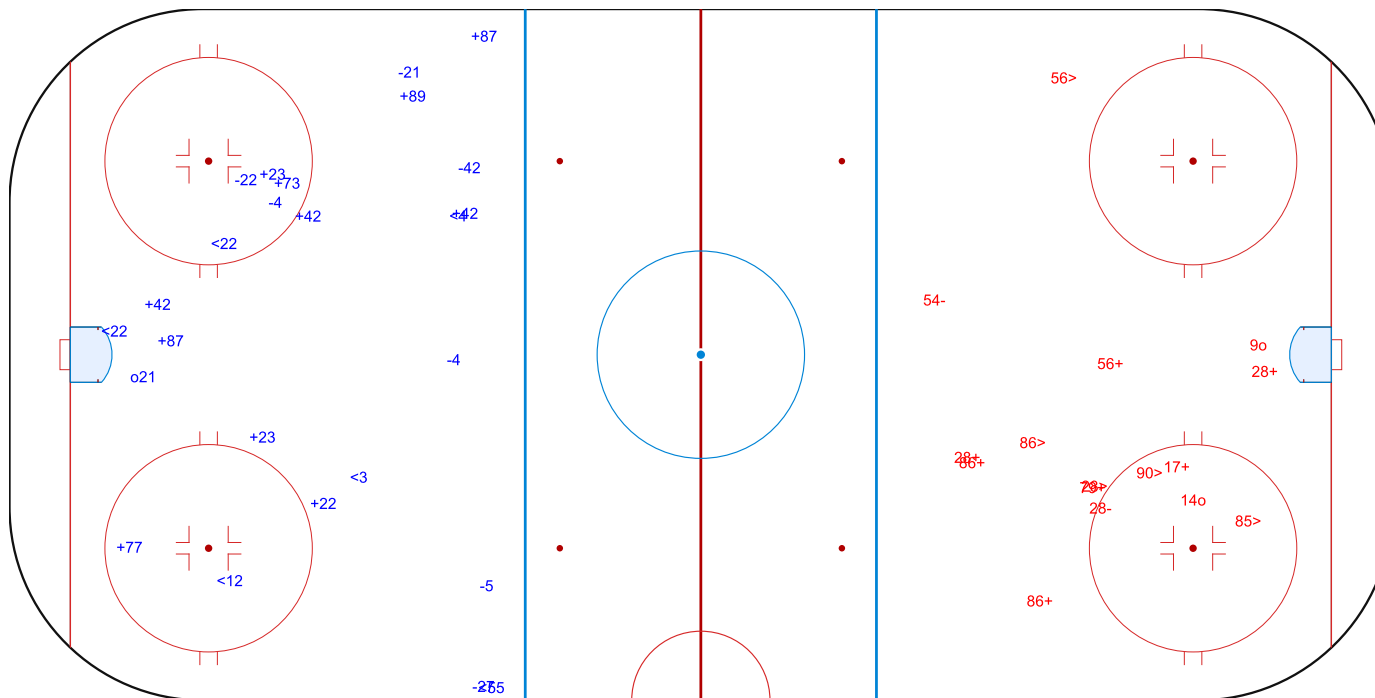

SHOT CHART

SUI - LAT

1st Period

Shots by LAT  
Goals (o): 0  
SSP (<): 0

SSG (+): 5  
SPG (-): 9

GK 26 of SUI

Shots by SUI  
Goals (o): 0  
SSP (>): 5

SSG (+): 12  
SPG (-): 8

GK 50 of LAT

Shots by SUI  
Goals (o): 2  
SSP (<): 11

SSG (+): 20  
SPG (-): 13

GK 50 of LAT

LAT → 2nd Period ← SUI

Shots by LAT  
Goals (o): 1  
SSP (>): 2

SSG (+): 5  
SPG (-): 4

GK 26 of SUI

Shots by LAT  
Goals (o): 1  
SSP (-): 6  
SSG (+): 11  
SPG (-): 7

SUI → 3rd Period ← LAT

Shots by SUI  
Goals (o): 2  
SSP (>): 5  
SSG (+): 7  
SPG (-): 2

Legend:		
<b>GK</b>	Goalkeeper	
<b>SPG</b>	Shots past goal	
<b>SSG</b>	Shots saved by goalkeeper	
<b>SSP</b>	Shots saved by player	