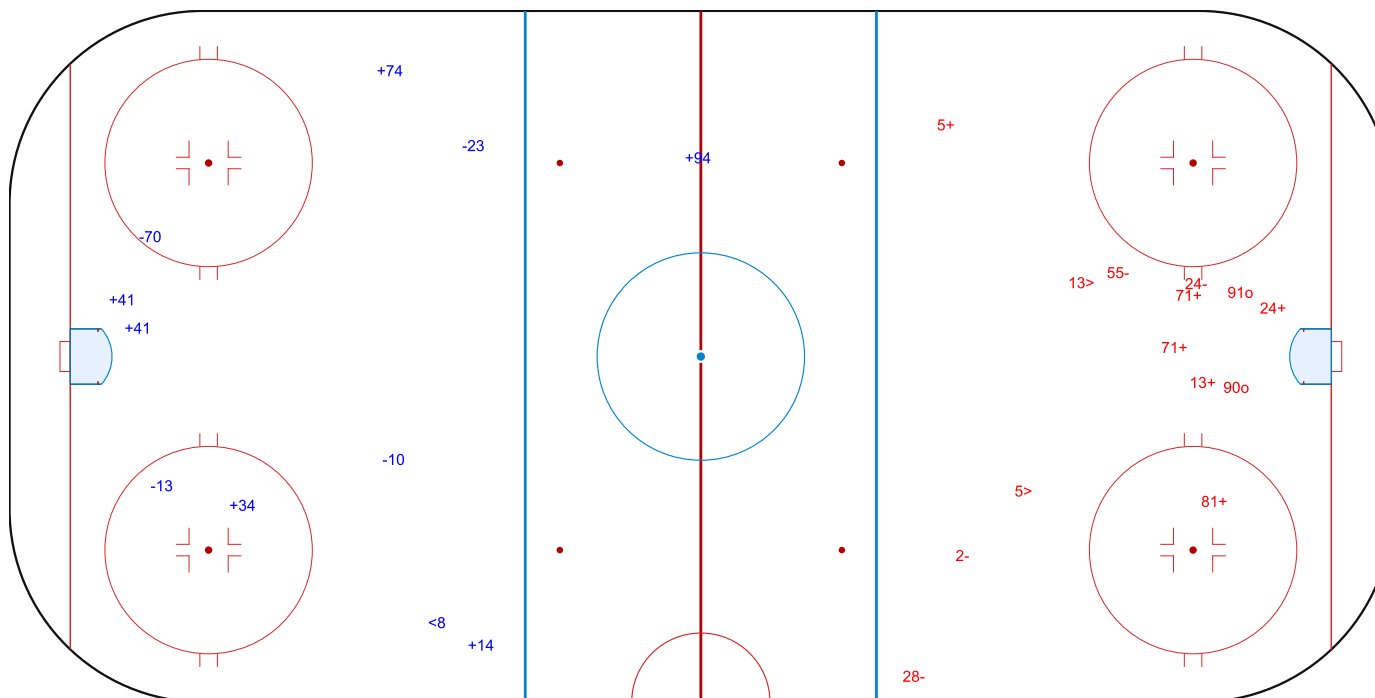

SHOT CHART
CAN - SWE

Shots by SWE
Goals (o): 0
SSP (<): 1

SSG (+): 6
SPG (-): 4

GK 73 of CAN

1st Period

Shots by CAN

Goals (o): 2
SSP (>): 2

SSG (+): 6
SPG (-): 4

GK 45 of SWE