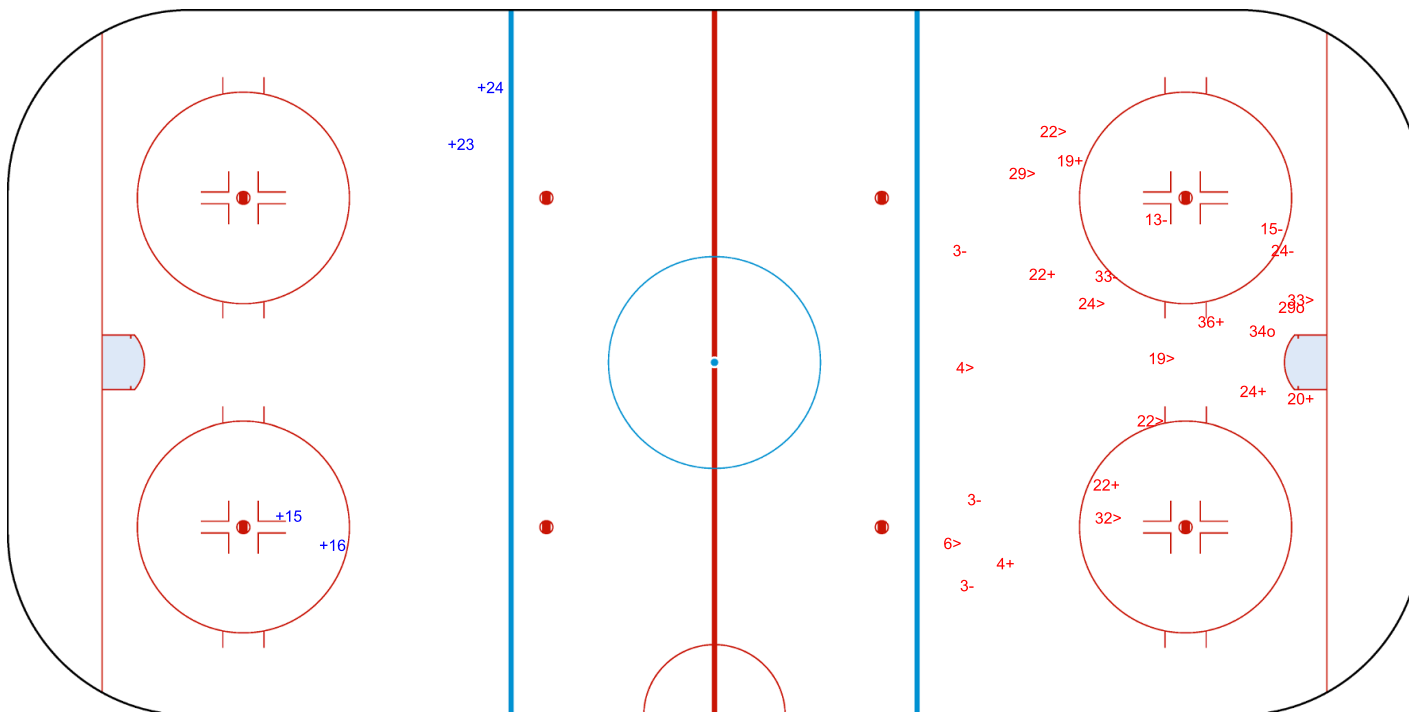

SHOT CHART

SWE - FIN

1st Period

Shots by SWE  
Goals (o): 0  
SSP (<): 0

SSG (+): 4  
SPG (-): 0

GK 31 of FIN

Shots by FIN  
Goals (o): 2  
SSP (>): 9

SSG (+): 7  
SPG (-): 7

GK 30 of SWE

Shots by FIN

Goals (o): 1

SSP (<): 6

SSG (+): 3

SPG (-): 5

GK 30 of SWE

2nd Period