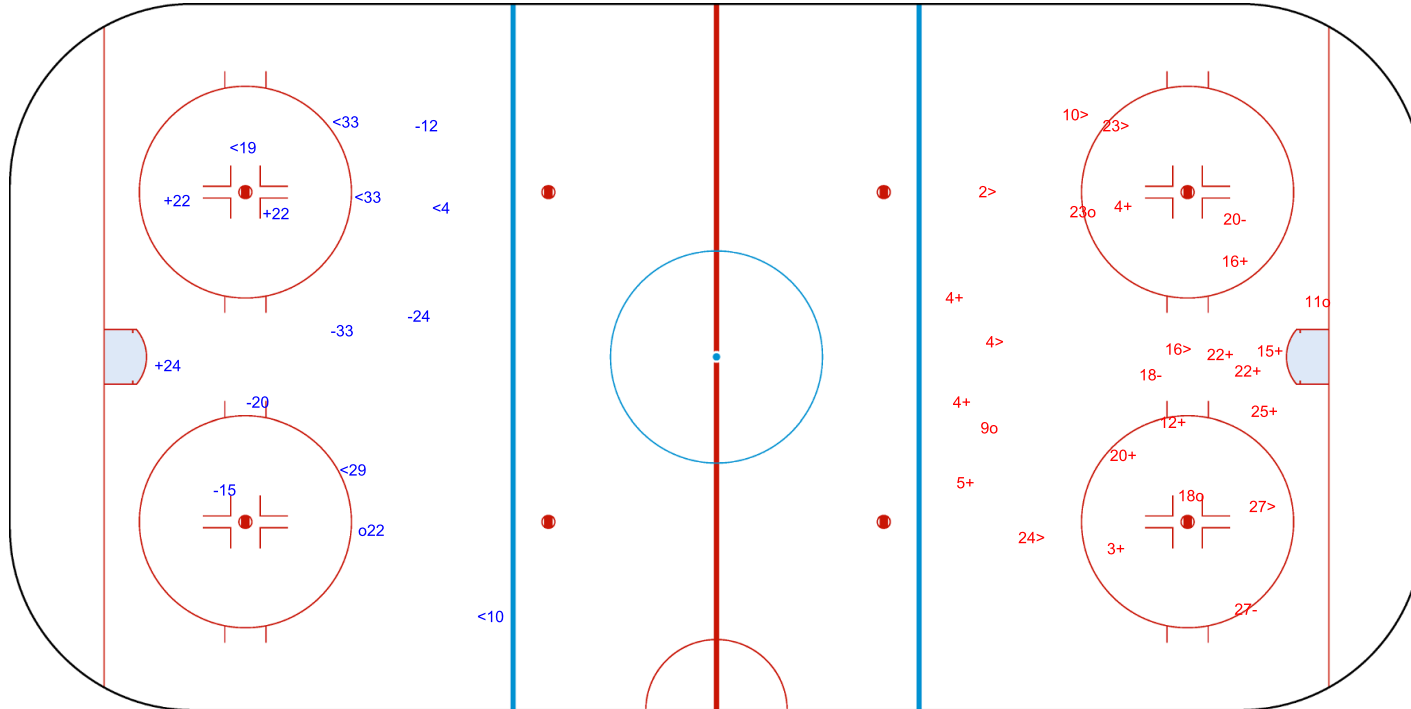

GK 30 of SWE

Shots by FIN

Goals (o): 1

SSP (<): 6

SSG (+): 3

SPG (-): 5

GK 30 of SWE

2nd Period