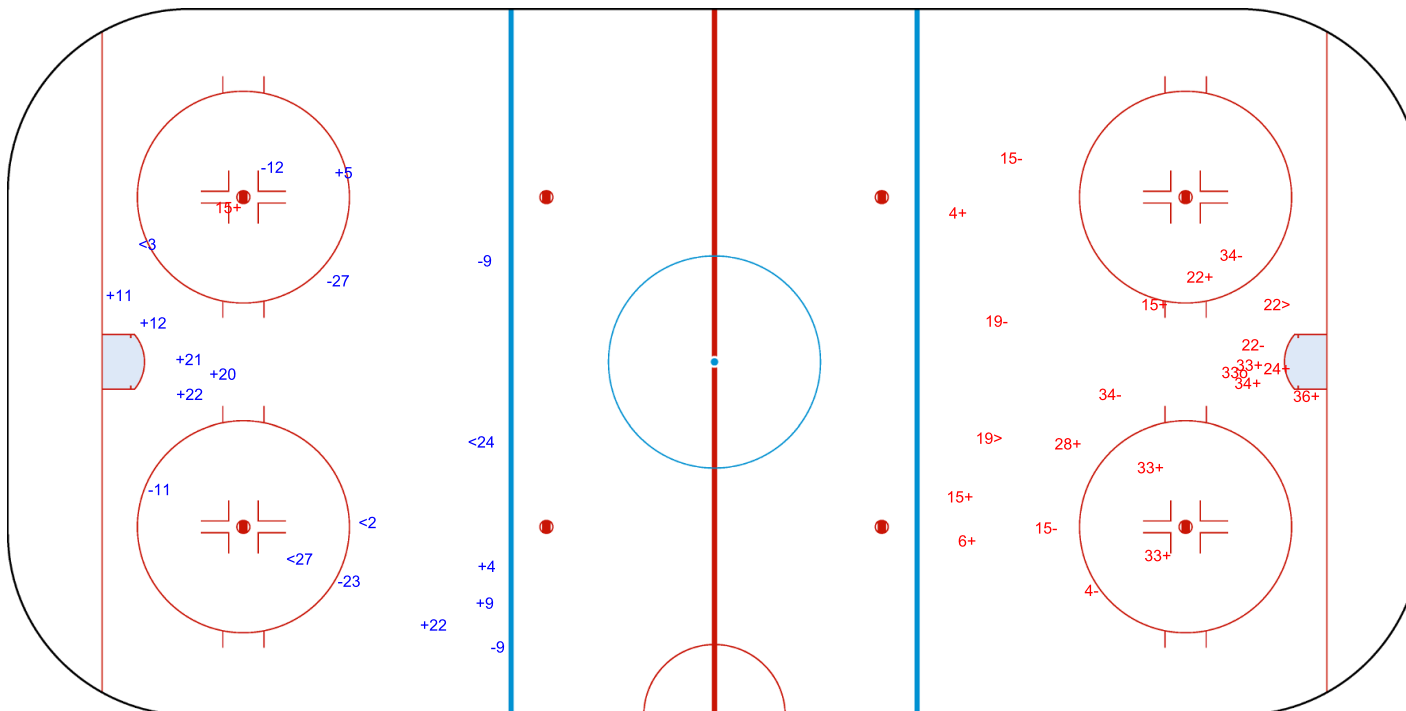

SSP (<): 4    SPG (-): 6

GK 31 of FIN

FIN → 3rd Period ← SWE

Shots by FIN

Goals (o): 1    SSG (+): 13

SSP (>): 2    SPG (-): 7

GK 30 of SWE

Shots by SWE