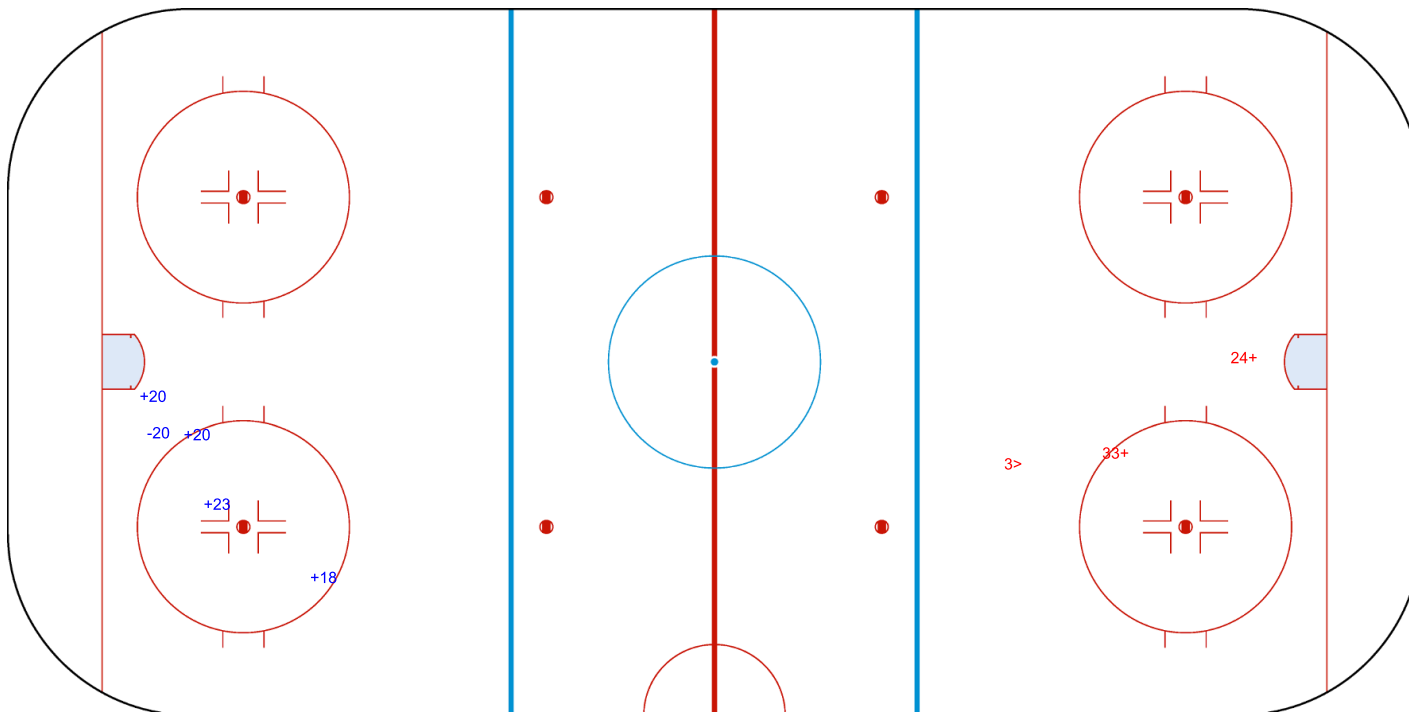

Goals (o): 0    SSG (+): 4  
SSP (<): 0    SPG (-): 1

GK 31 of FIN

Overtime

Shots by FIN

Goals (o): 0    SSG (+): 2  
SSP (>): 1    SPG (-): 0

GK 30 of SWE

<b>Legend:</b>	
<b>GK</b> Goalkeeper	<b>SSP</b> Shots saved by player
<b>SPG</b> Shots past goal	<b>SSG</b> Shots saved by goalkeeper