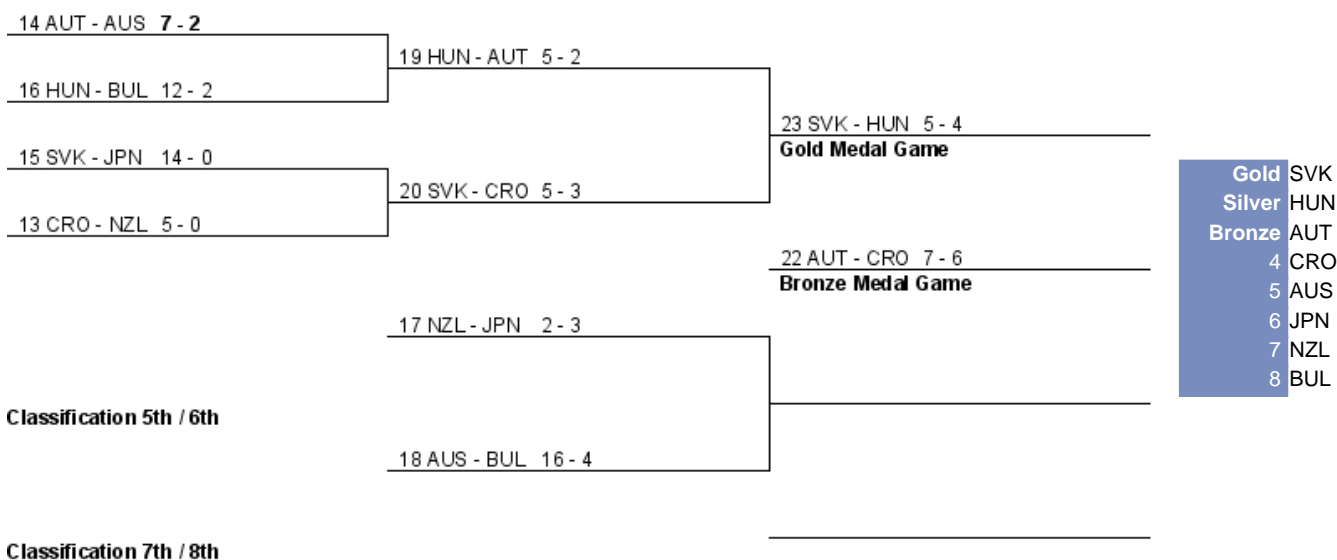

TOURNAMENT PROGRESS

As of 07.06.2012

Game	Group	Date	Time	Teams	Results	1	2	3	4	OT	GWS	Venue
13	QF	TUE 05 JUN	13:00	CRO - NZL	5 - 0	2 - 0	1 - 0	1 - 0	1 - 0			Saturn Rink 2
14	QF	TUE 05 JUN	15:00	AUT - AUS	7 - 2	2 - 1	1 - 0	1 - 1	3 - 0			Saturn Rink 2
15	QF	TUE 05 JUN	17:00	SVK - JPN	14 - 0	0 - 0	5 - 0	5 - 0	4 - 0			Saturn Rink 2
16	QF	TUE 05 JUN	19:00	HUN - BUL	12 - 2	1 - 0	3 - 1	5 - 0	3 - 1			Saturn Rink 2
17	CL	WED 06 JUN	13:00	NZL - JPN	2 - 3	0 - 1	0 - 1	1 - 1	1 - 0			Saturn Rink 2
18	CL	WED 06 JUN	15:00	AUS - BUL	16 - 4	4 - 2	2 - 0	6 - 2	4 - 0			Saturn Rink 2
19	SF	WED 06 JUN	17:00	HUN - AUT	5 - 2	0 - 1	3 - 0	0 - 1	2 - 0			Saturn Rink 2
20	SF	WED 06 JUN	19:00	SVK - CRO	5 - 3	2 - 0	0 - 1	1 - 1	2 - 1			Saturn Rink 2
21	CL	THU 07 JUN	10:00	AUS - JPN	7 - 3	1 - 0	2 - 1	2 - 1	2 - 1			Saturn Rink 2
22	BMG	THU 07 JUN	12:00	AUT - CRO	7 - 6	1 - 3	3 - 1	1 - 1	1 - 1	1 - 0		Saturn Rink 2
23	GMG	THU 07 JUN	14:00	SVK - HUN	5 - 4	1 - 1	4 - 1	0 - 2	0 - 0			Saturn Arena

NOTES

As it becomes known that a team will be in a play-off game, that team's NOC code will replace the descriptive code. Games marked by * may be reordered within a phase once the team match-ups in that phase are known. The schedule is subject to change.

LEGEND

1	1st period	2	2nd period	3	3rd period	An	Group A rank	Bn	Group B rank
BMG	Bronze medal game	GMG	Gold medal game	GWS	Game winning shot	Ln	Loser, game 'n'	OT	Overtime
QF	Quarterfinals	SF	Semifinals	Wn	Winner, game 'n'				