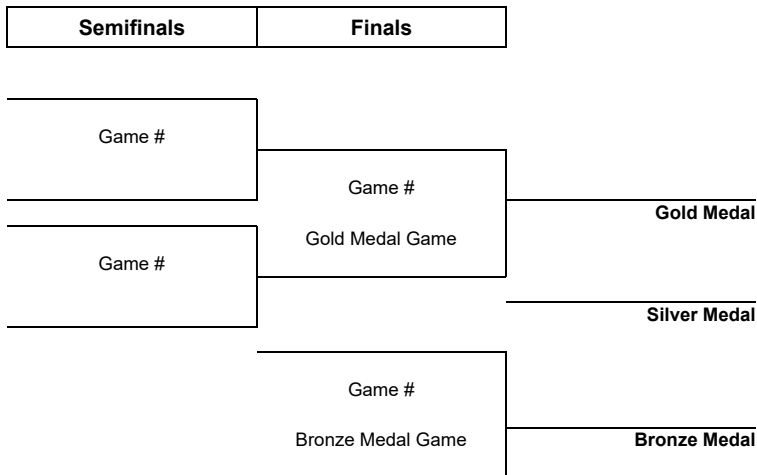

TOURNAMENT PROGRESS

As of SUN 2 MAY 2021

Game	Round	Date	Time	Teams	Results	1	2	3	PSS
1	Round robin	FRI 16 OCT	19:45	BSW - WAA	2 - 7	0 - 2	1 - 3	1 - 2	
2	Round robin	FRI 23 OCT	19:45	WAA - BSW	11 - 2	5 - 0	2 - 1	4 - 1	
3	Round robin	SAT 31 OCT	17:15	BSW - WAA	1 - 5	0 - 1	1 - 0	0 - 4	
4	Round robin	SUN 1 NOV	16:45	WAA - BSW	3 - 2	0 - 0	2 - 2	0 - 0	

Preliminary Round Standings

Rank	Team	GP	W	PSSW	PSSL	L	GDF	GF:GA	PTS
1	WAA	4	3	1	0	0	+19	26 : 7	11
2	BSW	4	0	0	1	3	-19	7 : 26	1

Note:
Rank during the preliminary round is based on points. For tie-break rules see 'Competition Format and Rules'.

Legend:

1 1st period	2 2nd period	3 3rd period	GA Goals against	GDF Goal difference
GF Goals for	GP Games played	PSS Penalty shot shootout	L Losses	OT Overtime
PSSL Penalty shot shootout loss	PSSW Penalty shot shootout win	PTS Points	W Wins	