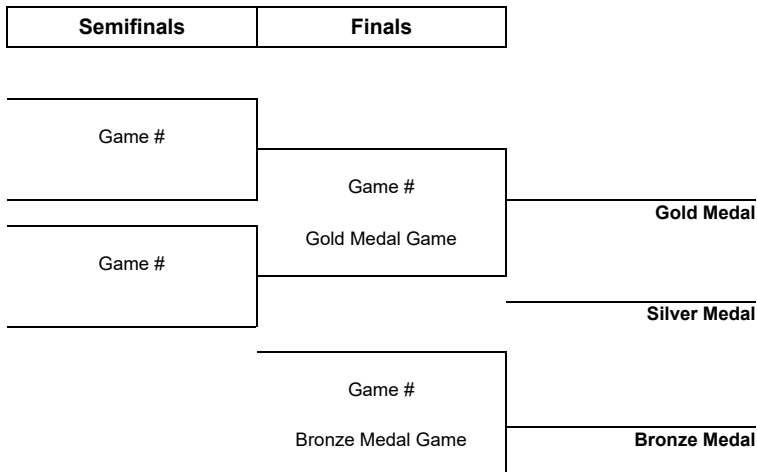

ICE HOCKEY
NEW ZEALAND ICE HOCKEY LEAGUE DIV I

Game	Round	Date	Time	Teams	Results	1	2	3	PSS
38	Round robin	SAT 21 AUG	16:30	WAA - DNT					
39	Round robin	SAT 21 AUG	18:45	STP - BSW					
40	Round robin	SUN 22 AUG	16:30	WAA - DNT					
41	Semifinal	SAT 11 SEP	00:00	TBA - TBA					
42	Semifinal	SUN 12 SEP	00:00	TBA - TBA					
43		FRI 17 SEP	00:00	TBA - TBA					
44		SAT 18 SEP	00:00	TBA - TBA					
45		SUN 19 SEP	00:00	TBA - TBA					

Preliminary Round Standings

Rank	Team	GP	W	PSSW	PSSL	L	GDF	GF:GA	PTS
1	STP	2	2	0	0	0	+13	16 : 3	6
2	CRD	2	0	0	0	2	-13	3 : 16	0
-	BSW	0	0	0	0	0	0	0 : 0	0
-	DNT	0	0	0	0	0	0	0 : 0	0
-	WAA	0	0	0	0	0	0	0 : 0	0

Note:
Rank during the preliminary round is based on points. For tie-break rules see 'Competition Format and Rules'.

Legend:

1 1st period	2 2nd period	3 3rd period	GA Goals against	GDF Goal difference
GF Goals for	GP Games played	PSS Penalty shot shootout	L Losses	OT Overtime
PSSL Penalty shot shootout loss	PSSW Penalty shot shootout win	PTS Points	W Wins