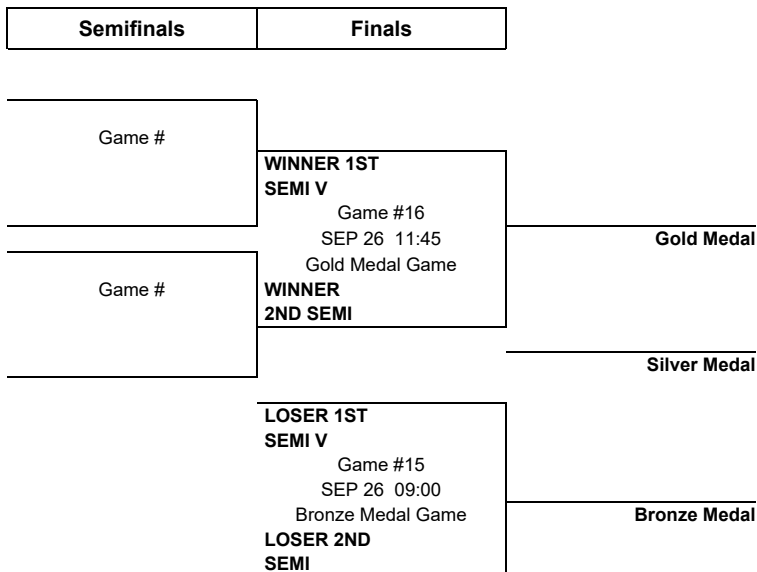

NEW ZEALAND WOMEN ICE HOCKEY LEAGUE DIV I

TOURNAMENT PROGRESS

As of SUN 8 AUG 2021

Game	Round	Date	Time	Teams	Results	1	2	3	PSS
1	Round robin	SAT 7 AUG	08:00	DTW - WLD	0 - 8	0-2	0-2	0-4	
2	Round robin	SAT 7 AUG	10:45	CIN - AST	4 - 3	2-2	2-0	0-1	
3	Round robin	SAT 7 AUG	16:30	WLD - CIN	4 - 3	0-1	3-1	1-1	
4	Round robin	SAT 7 AUG	19:15	AST - DTW	3 - 5	1-1	1-2	1-2	
5	Round robin	SUN 8 AUG	08:00	AST - WLD	5 - 3	3-2	1-1	1-0	
6	Round robin	SUN 8 AUG	10:45	DTW - CIN	3 - 5	0-2	2-2	1-1	
7	Round robin	SAT 4 SEP	08:00	CIN - DTW					
8	Round robin	SAT 4 SEP	10:45	WLD - AST					
9	Round robin	SAT 4 SEP	16:30	DTW - AST					
10	Round robin	SAT 4 SEP	19:15	CIN - WLD					
11	Round robin	SUN 5 SEP	08:00	AST - CIN					
12	Round robin	SUN 5 SEP	10:45	WLD - DTW					
13	Semifinal	SAT 25 SEP	15:30	2ND V - 3RD					
14	Semifinal	SAT 25 SEP	18:15	1ST V - 4TH					
15	Bronze Medal	SUN 26 SEP	09:00	LOSER - LOSER 1ST 2ND SEMI V SEMI					
16	Gold Medal	SUN 26 SEP	11:45	WINNER-WINNER 1ST 2ND SEMI V SEMI					

Preliminary Round Standings

Rank	Team	GP	W	PSSW	PSSL	L	GDF	GF:GA	PTS
1	WLD	3	2	0	0	1	+7	15 : 8	6
2	CIN	3	2	0	0	1	+2	12 : 10	6
3	DTW	3	1	0	0	2	-8	8 : 16	3
4	AST	3	1	0	0	2	-1	11 : 12	3