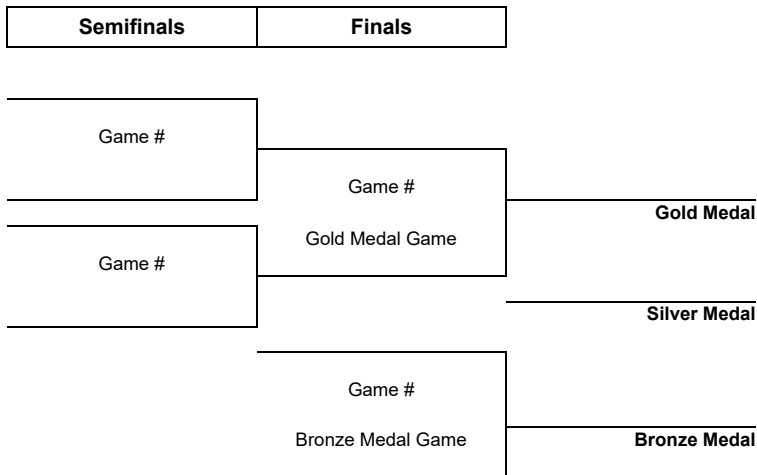

Game	Round	Date	Time	Teams	Results	1	2	3	PSS
35	Round robin	FRI 9 SEP	18:45	SCS - WAA	2 - 3	1 - 1	1 - 1	0 - 0	
36	Round robin	SAT 10 SEP	18:45	SCS - WAA	2 - 3	0 - 1	1 - 2	1 - 0	
37	Round robin	SAT 10 SEP	17:15	BSW - PHT	5 - 2	1 - 0	3 - 1	1 - 1	
38	Round robin	SUN 11 SEP	17:15	BSW - PHT	2 - 7	0 - 4	1 - 1	1 - 2	
39	Round robin	SAT 17 SEP	17:00	WAA - CRD	5 - 0	2 - 0	2 - 0	1 - 0	
40	Round robin	SUN 18 SEP	17:00	WAA - CRD	3 - 2	0 - 0	2 - 1	1 - 1	
41	Semifinal	FRI 23 SEP	19:00	SCS - CRD	2 - 1	0 - 0	1 - 1	1 - 0	
42	Semifinal	SAT 24 SEP	19:00	SCS - CRD	6 - 1	1 - 1	3 - 0	2 - 0	
43		FRI 30 SEP	16:45	WAA - SCS	3 - 4	0 - 2	3 - 1	0 - 0	0 - 1
44		SAT 1 OCT	16:45	WAA - SCS	1 - 2	1 - 0	0 - 0	0 - 1	
45		SUN 2 OCT	16:45	WAA - SCS					

Group 1

Rank	Team	GP	W	PSW	PSL	L	GDF	GF:GA	PTS
1	WAA	16	10	1	2	3	+20	54 : 34	34
2	SCS	16	9	2	2	3	+20	56 : 36	33
3	CRD	16	7	2	0	7	+2	62 : 60	25
4	BSW	16	6	1	1	8	-7	46 : 53	21
5	PHT	16	2	0	1	13	-35	43 : 78	7

Note:
Rank during the preliminary round is based on points. For tie-break rules see 'Competition Format and Rules'.

Legend:

1 1st period	2 2nd period	3 3rd period	GA Goals against	GDF Goal difference
GF Goals for	GP Games played	PSS Penalty-Shot Shootout	L Losses	OT Overtime
PSL Penalty-Shot Shootout loss	PSW Penalty-Shot Shootout win	PTS Points	W Wins