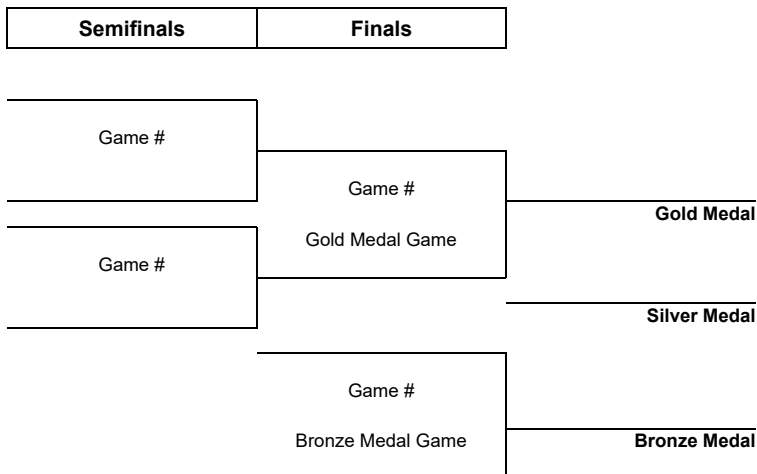

TOURNAMENT PROGRESS

As of MON 20 JUN 2022

Game	Round	Date	Time	Teams	Results	1	2	3	PSS
1	Round robin	SAT 11 JUN	16:30	WAA - AMA	7 - 4	1 - 0	2 - 1	4 - 3	
2	Round robin	SUN 12 JUN	17:00	BSW - AMA	6 - 4	1 - 1	2 - 2	3 - 1	
3	Round robin	SAT 18 JUN	17:00	WAA - AMA	5 - 0	2 - 0	2 - 0	1 - 0	
4	Round robin	SUN 19 JUN	17:15	BSW - AMA	9 - 1	2 - 0	5 - 1	2 - 0	

Group 2

Rank	Team	GP	W	PSW	PSL	L	GDF	GF:GA	PTS
1	BSW	2	2	0	0	0	+10	15 : 5	6
2	WAA	2	2	0	0	0	+8	12 : 4	6
3	AMA	4	0	0	0	4	-18	9 : 27	0

Note:

Rank during the preliminary round is based on points. For tie-break rules see 'Competition Format and Rules'.

Legend:

1 1st period	2 2nd period	3 3rd period	GA Goals against	GDF Goal difference
GF Goals for	GP Games played	PSS Penalty-Shot Shootout	L Losses	OT Overtime
PSL Penalty-Shot Shootout loss	PSW Penalty-Shot Shootout win	PTS Points	W Wins	