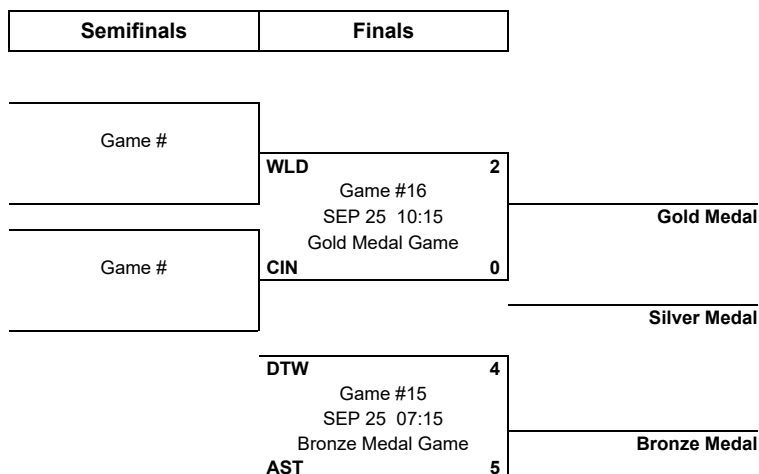

TOURNAMENT PROGRESS

As of SUN 25 SEP 2022

Game	Round	Date	Time	Teams	Results	1	2	3	PSS
1	Round robin	FRI 12 AUG	18:45	WLD - CIN	5 - 0	2 - 0	1 - 0	2 - 0	
2	Round robin	SAT 13 AUG	18:45	WLD - CIN	1 - 2	1 - 0	0 - 1	0 - 0	
3	Round robin	SAT 13 AUG	15:30	DTW - AST	5 - 7	1 - 0	4 - 3	0 - 4	
4	Round robin	SUN 14 AUG	10:00	DTW - AST	4 - 7	1 - 3	2 - 3	1 - 1	
5	Round robin	SAT 3 SEP	16:30	AST - WLD	0 - 3	0 - 1	0 - 0	0 - 2	
6	Round robin	SUN 4 SEP	16:30	AST - WLD	3 - 6	3 - 2	0 - 2	0 - 2	
7	Round robin	SAT 3 SEP	16:30	CIN - DTW	4 - 0	1 - 0	2 - 0	1 - 0	
8	Round robin	SUN 4 SEP	16:30	CIN - DTW	2 - 0	1 - 0	1 - 0	0 - 0	
9	Round robin	SAT 17 SEP	16:30	CIN - AST	7 - 5	2 - 2	4 - 1	1 - 2	
10	Round robin	SUN 18 SEP	16:30	CIN - AST	1 - 5	1 - 2	0 - 1	0 - 2	
11	Round robin	FRI 16 SEP	18:45	WLD - DTW	15 - 1	5 - 0	6 - 1	4 - 0	
12	Round robin	SAT 17 SEP	18:45	WLD - DTW	3 - 1	2 - 1	1 - 0	0 - 0	
13	Semifinal	SAT 24 SEP	15:30	WLD - DTW	7 - 2	3 - 1	4 - 0	0 - 1	
14	Semifinal	SAT 24 SEP	18:15	CIN - AST	5 - 2	2 - 0	0 - 2	3 - 0	
15	Bronze Medal	SUN 25 SEP	07:15	DTW - AST	4 - 5	1 - 0	1 - 3	2 - 2	
16	Gold Medal	SUN 25 SEP	10:15	WLD - CIN	2 - 0	1 - 0	0 - 0	1 - 0	

Group 1

Rank	Team	GP	W	PSW	PSL	L	GDF	GF:GA	PTS
1	WLD	6	5	0	1	0	+26	33 : 7	16
2	CIN	6	3	1	0	2	0	16 : 16	11
3	AST	6	3	0	0	3	+1	27 : 26	9
4	DTW	6	0	0	0	6	-27	11 : 38	0

Note:
Rank during the preliminary round is based on points. For tie-break rules see 'Competition Format and Rules'.

Legend:

1 1st period	2 2nd period	3 3rd period	GA Goals against	GDF Goal difference
GF Goals for	GP Games played	PSS Penalty-Shot Shootout	L Losses	OT Overtime
PSL Penalty-Shot Shootout loss	PSW Penalty-Shot Shootout win	PTS Points	W Wins	