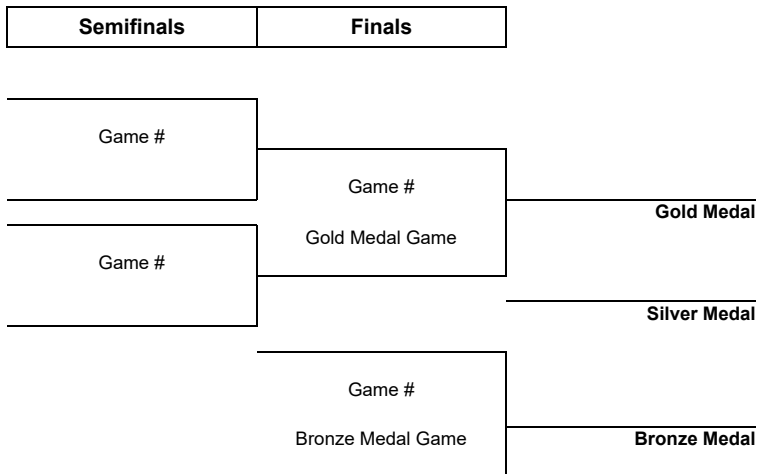

TOURNAMENT PROGRESS

As of SUN 16 OCT 2022

Game	Round	Date	Time	Teams	Results	1	2	3	PSS
1	Round robin	SAT 15 OCT	08:00	RED - BLUE	5 - 2	4 - 0	1 - 2		
2	Round robin	SAT 15 OCT	09:00	YELLOW - GREEN	1 - 7	1 - 5	0 - 2		
3	Round robin	SAT 15 OCT	10:00	BLUE - YELLOW	8 - 1	4 - 0	4 - 1		
4	Round robin	SAT 15 OCT	11:00	GREEN - RED	2 - 2	0 - 1	2 - 1		
5	Round robin	SAT 15 OCT	18:15	RED - YELLOW	5 - 3	2 - 1	3 - 2		
6	Round robin	SAT 15 OCT	19:15	BLUE - GREEN	4 - 2	3 - 1	1 - 1		
7	Round robin	SAT 15 OCT	20:15	GREEN - RED	3 - 4	2 - 1	1 - 3		
8	Round robin	SAT 15 OCT	21:15	YELLOW - BLUE	1 - 6	1 - 2	0 - 4		
9	Round robin	SUN 16 OCT	08:00	GREEN - BLUE	3 - 4	3 - 0	0 - 4		
10	Round robin	SUN 16 OCT	09:00	RED - YELLOW	1 - 2	1 - 1	0 - 1		
11	Round robin	SUN 16 OCT	10:00	YELLOW - GREEN	3 - 2	3 - 1	0 - 1		
12	Round robin	SUN 16 OCT	11:00	BLUE - RED	2 - 0	1 - 0	1 - 0		

Group 1

Rank	Team	GP	W	PSW	PSL	L	GDF	GF:GA	PTS
1	BLUE	6	5	0	0	1	+14	26 : 12	15
2	RED	6	3	0	0	2	+3	17 : 14	9
3	YELLOW	6	2	0	0	4	-18	11 : 29	6
4	GREEN	6	1	0	0	4	+1	19 : 18	3

Note:
Rank during the preliminary round is based on points. For tie-break rules see 'Competition Format and Rules'.

Legend:

1 1st period	2 2nd period	3 3rd period	GA Goals against	GDF Goal difference
GF Goals for	GP Games played	PSS Penalty-Shot Shootout	L Losses	OT Overtime
PSL Penalty-Shot Shootout loss	PSW Penalty-Shot Shootout win	PTS Points	W Wins	