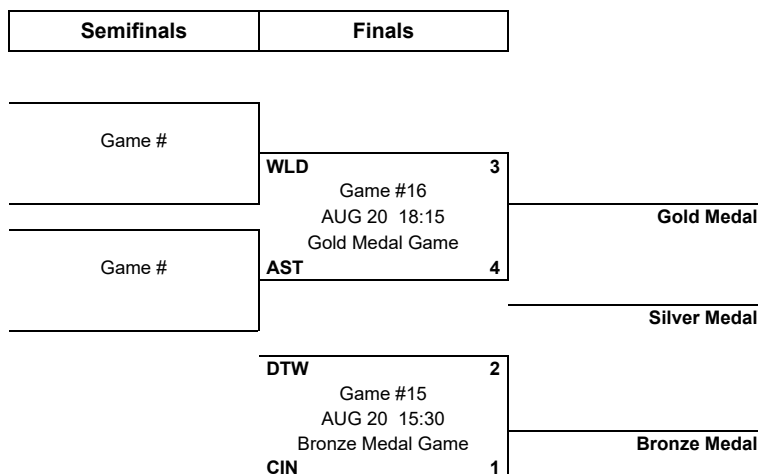

TOURNAMENT PROGRESS

As of SUN 20 AUG 2023

Game	Round	Date	Time	Teams	Results	1	2	3	PSS
1	Round robin	FRI 23 JUN	18:45	WLD - AST	10 - 6	2 - 1	4 - 2	4 - 3	
2	Round robin	SAT 24 JUN	18:45	WLD - AST	8 - 3	2 - 2	3 - 0	3 - 1	
3	Round robin	FRI 23 JUN	18:45	DTW - CIN	3 - 0	1 - 0	1 - 0	1 - 0	
4	Round robin	SAT 24 JUN	16:30	DTW - CIN	5 - 3	2 - 1	2 - 0	1 - 2	
5	Round robin	SAT 8 JUL	16:30	AST - DTW	2 - 3	0 - 0	0 - 2	2 - 1	
6	Round robin	SUN 9 JUL	16:15	AST - DTW	6 - 2	1 - 2	1 - 0	4 - 0	
7	Round robin	SAT 8 JUL	16:30	CIN - WLD	4 - 6	1 - 2	2 - 1	1 - 3	
8	Round robin	SUN 9 JUL	16:30	CIN - WLD	1 - 7	0 - 4	0 - 1	1 - 2	
9	Round robin	FRI 28 JUL	18:45	WLD - DTW	6 - 1	3 - 0	2 - 0	1 - 1	
10	Round robin	SAT 29 JUL	18:45	WLD - DTW	4 - 5	1 - 1	0 - 1	3 - 2	0 - 1
11	Round robin	SAT 29 JUL	16:30	CIN - AST	1 - 8	0 - 5	1 - 1	0 - 2	
12	Round robin	SUN 30 JUL	16:30	CIN - AST	0 - 10	0 - 4	0 - 6	0 - 0	
13	Semifinal	SAT 19 AUG	15:30	WLD - CIN	5 - 0	1 - 0	3 - 0	1 - 0	
14	Semifinal	SAT 19 AUG	18:15	DTW - AST	4 - 5	2 - 3	2 - 2	0 - 0	
15	Bronze Medal	SUN 20 AUG	15:30	DTW - CIN	2 - 1	0 - 1	0 - 0	2 - 0	
16	Gold Medal	SUN 20 AUG	18:15	WLD - AST	3 - 4	2 - 0	0 - 1	1 - 2	0 - 1

Preliminary Round Standings

Rank	Team	GP	W	PSW	PSL	L	GDF	GF:GA	PTS
1	WLD	6	5	0	1	0	+21	41 : 20	16
2	DTW	6	3	1	0	2	-2	19 : 21	11
3	AST	6	3	0	0	3	+11	35 : 24	9
4	CIN	6	0	0	0	6	-30	9 : 39	0

Note:
Rank during the preliminary round is based on points. For tie-break rules see 'Competition Format and Rules'.

Legend:

1 1st period	2 2nd period	3 3rd period	GA Goals against	GDF Goal difference
GF Goals for	GP Games played	PSS Penalty-Shot Shootout	L Losses	OT Overtime
PSL Penalty-Shot Shootout loss	PSW Penalty-Shot Shootout win	PTS Points	W Wins	