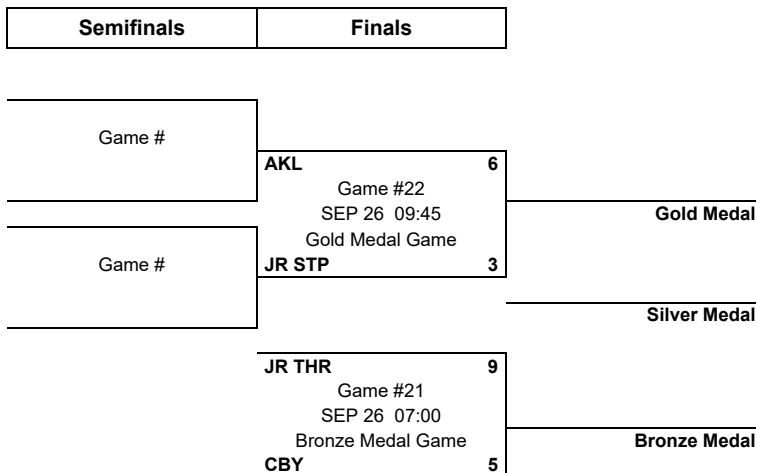

## TOURNAMENT PROGRESS

As of TUE 26 SEP 2023

Game	Round	Date	Time	Teams	Results	1	2	3	PSS
1	Round robin	SAT 1 JUL	10:15	JR THR - JR STP	1-7	1-3	0-2	0-2	
2	Round robin	SAT 1 JUL	16:00	JR THR - CBY	1-6	0-4	0-0	1-2	
3	Round robin	SAT 1 JUL	18:15	AKL - JR STP	3-6	0-1	2-2	1-3	
4	Round robin	SUN 2 JUL	10:15	AKL - CBY	3-2	1-0	1-2	1-0	
5	Round robin	SUN 2 JUL	16:00	CBY - JR STP	3-5	0-2	0-2	3-1	
6	Round robin	SUN 2 JUL	18:15	JR THR - AKL	0-7	0-2	0-2	0-3	
7	Round robin	MON 3 JUL	08:00	CBY - JR STP	4-3	2-3	0-0	2-0	
8	Round robin	MON 3 JUL	10:15	JR THR - AKL	4-7	2-3	1-2	1-2	
9	Round robin	MON 3 JUL	16:00	AKL - CBY	6-3	1-2	4-1	1-0	
10	Round robin	MON 3 JUL	18:15	JR THR - JR STP	1-2	0-0	1-2	0-0	
11	Round robin	TUE 4 JUL	08:00	AKL - JR STP	3-4	0-2	2-0	1-1	
12	Round robin	TUE 4 JUL	10:15	JR THR - CBY	2-7	1-2	0-2	1-3	
13	Round robin	SAT 23 SEP	10:15	JR THR - JR STP	5-1	1-0	2-0	2-1	
14	Round robin	SAT 23 SEP	16:00	JR THR - CBY	4-5	1-1	3-2	0-2	
15	Round robin	SAT 23 SEP	18:15	AKL - JR STP	5-1	1-1	3-0	1-0	
16	Round robin	SUN 24 SEP	10:15	AKL - CBY	3-2	1-2	0-0	1-0	
17	Round robin	SUN 24 SEP	16:00	JR THR - AKL	3-5	0-1	1-2	2-2	
18	Round robin	SUN 24 SEP	18:15	CBY - JR STP	5-2	0-2	4-0	1-0	
19	Semifinal	MON 25 SEP	09:45	JR THR - AKL	5-10	2-3	1-4	2-3	
20	Semifinal	MON 25 SEP	16:00	CBY - JR STP	3-4	1-1	1-0	1-2	
21	Bronze Medal	TUE 26 SEP	07:00	JR THR - CBY	9-5	0-3	6-0	3-2	
22	Gold Medal	TUE 26 SEP	09:45	AKL - JR STP	6-3	0-0	2-1	4-2	

## Preliminary Round Standings

Rank	Team	GP	W	PSW	PSL	L	GDF	GF:GA	PTS
1	AKL	9	6	1	1	1	+17	42:25	21
2	CBY	9	5	0	1	3	+8	37:29	16
3	JR STP	9	4	1	0	4	+1	31:30	14
4	JR THR	9	1	0	0	8	-26	21:47	3

**Note:**  
Rank during the preliminary round is based on points. For tie-break rules see 'Competition Format and Rules'.