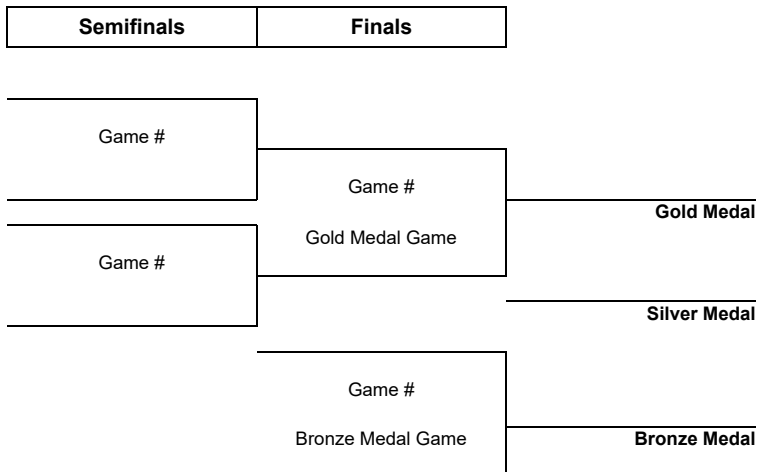

TOURNAMENT PROGRESS

As of SUN 17 SEP 2023

Game	Round	Date	Time	Teams	Results	1	2	3	PSS
1	Round robin	SAT 16 SEP	08:45	RED - BLUE	5 - 2	3 - 0	2 - 2		
2	Round robin	SAT 16 SEP	09:45	YELLOW - GREEN	2 - 4	0 - 4	2 - 0		
3	Round robin	SAT 16 SEP	10:45	BLUE - YELLOW	6 - 2	4 - 1	2 - 1		
4	Round robin	SAT 16 SEP	11:45	GREEN - RED	1 - 0	0 - 0	1 - 0		
5	Round robin	SAT 16 SEP	15:15	RED - YELLOW	5 - 3	2 - 2	3 - 1		
6	Round robin	SAT 16 SEP	16:15	BLUE - GREEN	1 - 1	0 - 0	1 - 1		
7	Round robin	SAT 16 SEP	17:15	GREEN - RED	1 - 3	1 - 1	0 - 2		
8	Round robin	SAT 16 SEP	18:15	YELLOW - BLUE	5 - 2	1 - 1	4 - 1		
9	Round robin	SUN 17 SEP	08:30	GREEN - BLUE	1 - 6	1 - 2	0 - 4		
10	Round robin	SUN 17 SEP	09:30	RED - YELLOW	6 - 0	2 - 0	4 - 0		
11	Round robin	SUN 17 SEP	10:30	YELLOW - GREEN	4 - 3	2 - 2	2 - 1		
12	Round robin	SUN 17 SEP	11:30	BLUE - RED	4 - 3	0 - 1	4 - 2		

Group A

Rank	Team	GP	W	PSW	PSL	L	GDF	GF:GA	PTS
1	RED	6	4	0	0	2	+11	22 : 11	12
2	BLUE	6	3	0	0	2	+4	21 : 17	9
3	GREEN	6	2	0	0	3	-5	11 : 16	6
4	YELLOW	6	2	0	0	4	-10	16 : 26	6

Note:

Rank during the preliminary round is based on points. For tie-break rules see 'Competition Format and Rules'.

Legend:

1 1st period	2 2nd period	3 3rd period	GA Goals against	GDF Goal difference
GF Goals for	GP Games played	PSS Penalty-Shot Shootout	L Losses	OT Overtime
PSL Penalty-Shot Shootout loss	PSW Penalty-Shot Shootout win	PTS Points	W Wins	