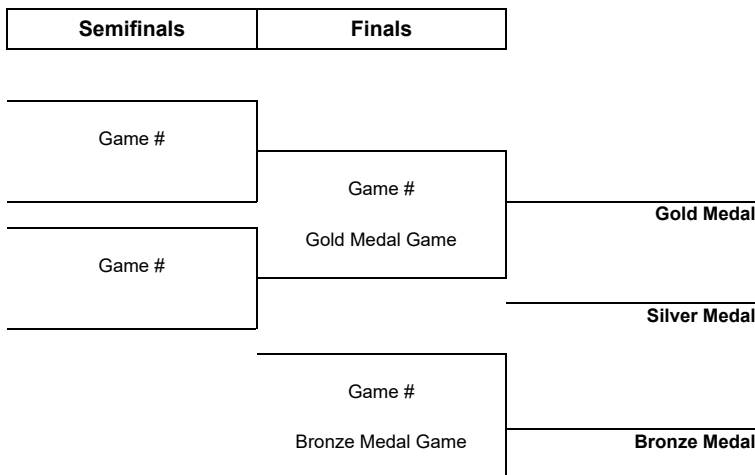

TOURNAMENT PROGRESS

As of SUN 30 JUN 2024

Game	Round	Date	Time	Teams	Results	1	2	3	PSS
1	Round robin	SAT 4 MAY	16:15	WAA - AMA	4 - 3	1 - 1	1 - 0	1 - 2	
2	Round robin	SUN 5 MAY	16:15	BSW - AMA	8 - 3	2 - 2	5 - 0	1 - 1	
3	Round robin	SAT 11 MAY	16:15	WAA - AMA	3 - 2	0 - 0	1 - 0	1 - 2	
4	Round robin	SUN 12 MAY	16:15	BSW - AMA	10 - 1	3 - 0	5 - 0	2 - 1	
5	Round robin	FRI 17 MAY	18:45	PHT - AMA	9 - 0 (forfeit)	1 - 0	4 - 0	4 - 0	
6	Round robin	SAT 18 MAY	17:45	PHT - AMA	4 - 3	1 - 1	2 - 1	1 - 1	
7	Round robin	FRI 7 JUN	18:45	SCS - AMA	10 - 0	5 - 0	3 - 0	2 - 0	
8	Round robin	SAT 8 JUN	18:15	SCS - AMA	11 - 3	3 - 1	7 - 1	1 - 1	
9	Round robin	SAT 29 JUN	16:30	CRD - AMA	5 - 1	3 - 0	2 - 1	0 - 0	
10	Round robin	SUN 30 JUN	16:30	CRD - AMA	6 - 1	2 - 1	1 - 0	3 - 0	

Note:
Rank during the preliminary round is based on points. For tie-break rules see 'Competition Format and Rules'.

Legend:

1 1st period	2 2nd period	3 3rd period	GA Goals against	GDF Goal difference
GF Goals for	GP Games played	PSS Penalty-Shot Shootout	L Losses	OT Overtime
PSL Penalty-Shot Shootout loss	PSW Penalty-Shot Shootout win	PTS Points	W Wins	