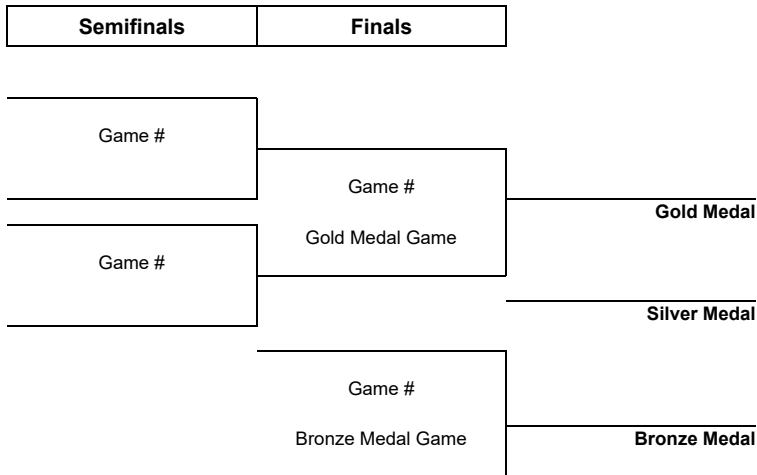

Game	Round	Date	Time	Teams	Results	1	2	3	PSS
37	Round robin	FRI 16 AUG	18:45	SCS - PHT					
38	Round robin	SAT 17 AUG	16:15	CRD - WAA					
39	Round robin	SAT 17 AUG	18:15	SCS - PHT					
40	Round robin	SUN 18 AUG	16:15	CRD - WAA					
41	Semifinal	SAT 31 AUG	00:00	TBA - TBA					
42	Semifinal	SUN 1 SEP	00:00	TBA - TBA					
43		FRI 6 SEP	00:00	TBA - TBA					
44		SAT 7 SEP	00:00	TBA - TBA					
45		SUN 8 SEP	00:00	TBA - TBA					

Preliminary Round Standings

Rank	Team	GP	W	PSW	PSL	L	GDF	GF:GA	PTS
1	SCS	12	9	1	1	1	+39	71:32	30
2	WAA	10	6	1	1	2	+19	48:29	21
3	BSW	10	5	2	0	3	+9	41:32	19
4	PHT	8	0	0	1	7	-22	22:44	1
5	CRD	8	0	0	1	7	-45	16:61	1

Note:
Rank during the preliminary round is based on points. For tie-break rules see 'Competition Format and Rules'.

Legend:
1 1st period   **2** 2nd period   **3** 3rd period   **GA** Goals against   **GDF** Goal difference
GF Goals for   **GP** Games played   **PSS** Penalty-Shot Shootout   **L** Losses   **OT** Overtime
PSL Penalty-Shot Shootout loss   **PSW** Penalty-Shot Shootout win   **PTS** Points   **W** Wins