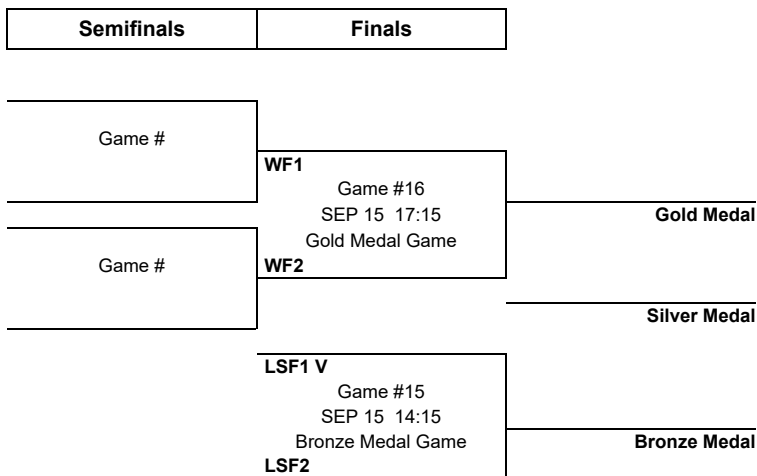

TOURNAMENT PROGRESS

As of SUN 23 JUN 2024

Game	Round	Date	Time	Teams	Results	1	2	3	PSS
1	Round robin	SAT 22 JUN	16:15	AST - CIN	6 - 5	4 - 2	1 - 1	1 - 2	
2	Round robin	SUN 23 JUN	16:15	AST - CIN	7 - 1	3 - 0	2 - 1	2 - 0	
3	Round robin	SAT 29 JUN	17:30	DTW - WLD					
4	Round robin	SUN 30 JUN	16:00	DTW - WLD					
5	Round robin	SAT 20 JUL	16:30	CIN - DTW					
6	Round robin	SUN 21 JUL	16:30	CIN - DTW					
7	Round robin	SAT 17 AUG	16:15	AST - WLD					
8	Round robin	SUN 18 AUG	16:15	AST - WLD					
9	Round robin	FRI 23 AUG	18:45	WLD - CIN					
10	Round robin	SAT 24 AUG	19:00	DTW - AST					
11	Round robin	SAT 24 AUG	18:15	WLD - CIN					
12	Round robin	SUN 25 AUG	16:00	DTW - AST					
13	Semifinal	SAT 14 SEP	15:15	1ST V - 4TH					
14	Semifinal	SAT 14 SEP	18:15	2ND - 3RD					
15	Bronze Medal	SUN 15 SEP	14:15	LSF1 V - LSF2					
16	Gold Medal	SUN 15 SEP	17:15	WF1 - WF2					

Preliminary Round Standings

Rank	Team	GP	W	PSW	PSL	L	GDF	GF:GA	PTS
1	AST	2	2	0	0	0	+7	13 : 6	6
2	CIN	2	0	0	0	2	-7	6 : 13	0
-	DTW	0	0	0	0	0	0	0 : 0	0
-	WLD	0	0	0	0	0	0	0 : 0	0

Note:
Rank during the preliminary round is based on points. For tie-break rules see 'Competition Format and Rules'.

Legend:

1 1st period	2 2nd period	3 3rd period	GA Goals against	GDF Goal difference
GF Goals for	GP Games played	PSS Penalty-Shot Shootout	L Losses	OT Overtime
PSL Penalty-Shot Shootout loss	PSW Penalty-Shot Shootout win	PTS Points	W Wins	