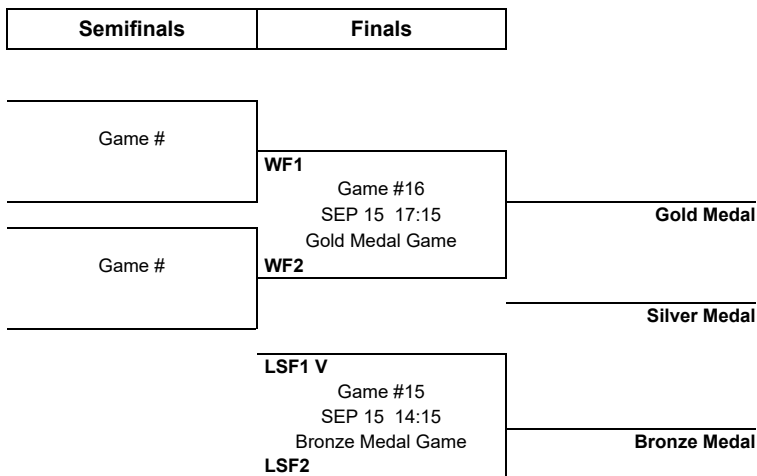

### TOURNAMENT PROGRESS

As of SUN 21 JUL 2024

Game	Round	Date	Time	Teams	Results	1	2	3	PSS
1	Round robin	SAT 22 JUN	16:15	AST - CIN	6 - 5	4 - 2	1 - 1	1 - 2	
2	Round robin	SUN 23 JUN	16:15	AST - CIN	7 - 1	3 - 0	2 - 1	2 - 0	
3	Round robin	SAT 29 JUN	17:30	DTW - WLD	0 - 4	0 - 3	0 - 1	0 - 0	
4	Round robin	SUN 30 JUN	16:00	DTW - WLD	4 - 1	2 - 1	0 - 0	2 - 0	
5	Round robin	SAT 20 JUL	16:30	CIN - DTW	2 - 1	0 - 1	0 - 0	1 - 0	
6	Round robin	SUN 21 JUL	16:30	CIN - DTW	3 - 1	0 - 0	0 - 0	3 - 1	
7	Round robin	SAT 17 AUG	16:15	AST - WLD					
8	Round robin	SUN 18 AUG	16:15	AST - WLD					
9	Round robin	FRI 23 AUG	18:45	WLD - CIN					
10	Round robin	SAT 24 AUG	19:00	DTW - AST					
11	Round robin	SAT 24 AUG	18:15	WLD - CIN					
12	Round robin	SUN 25 AUG	16:00	DTW - AST					
13	Semifinal	SAT 14 SEP	15:15	1ST V - 4TH					
14	Semifinal	SAT 14 SEP	18:15	2ND - 3RD					
15	Bronze Medal	SUN 15 SEP	14:15	LSF1 V - LSF2					
16	Gold Medal	SUN 15 SEP	17:15	WF1 - WF2					

#### Preliminary Round Standings

Rank	Team	GP	W	PSW	PSL	L	GDF	GF:GA	PTS
1	AST	2	2	0	0	0	+7	13 : 6	6
2	CIN	4	1	1	0	2	-4	11 : 15	5
3	DTW	4	1	0	1	2	-4	6 : 10	4
4	WLD	2	1	0	0	1	+1	5 : 4	3

**Note:**  
Rank during the preliminary round is based on points. For tie-break rules see 'Competition Format and Rules'.