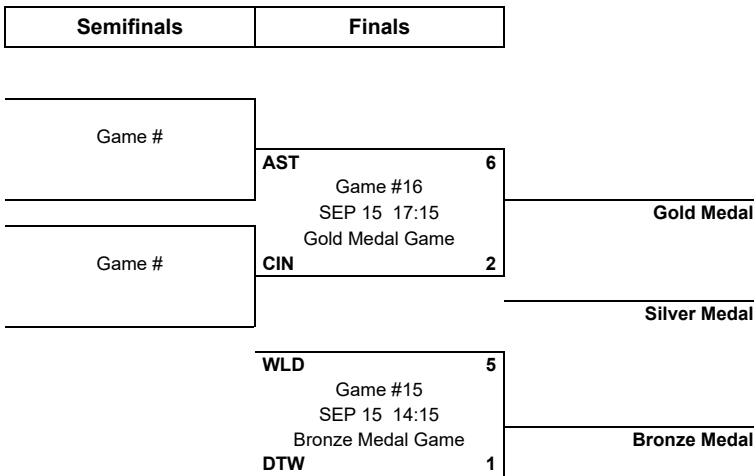

TOURNAMENT PROGRESS

As of SUN 15 SEP 2024

Game	Round	Date	Time	Teams	Results	1	2	3	PSS
1	Round robin	SAT 22 JUN	16:15	AST - CIN	6 - 5	4 - 2	1 - 1	1 - 2	
2	Round robin	SUN 23 JUN	16:15	AST - CIN	7 - 1	3 - 0	2 - 1	2 - 0	
3	Round robin	SAT 29 JUN	17:30	DTW - WLD	0 - 4	0 - 3	0 - 1	0 - 0	
4	Round robin	SUN 30 JUN	16:00	DTW - WLD	4 - 1	2 - 1	0 - 0	2 - 0	
5	Round robin	SAT 20 JUL	16:30	CIN - DTW	2 - 1	0 - 1	0 - 0	1 - 0	
6	Round robin	SUN 21 JUL	16:30	CIN - DTW	3 - 1	0 - 0	0 - 0	3 - 1	
7	Round robin	SAT 17 AUG	16:15	AST - WLD	4 - 2	1 - 0	2 - 1	1 - 1	
8	Round robin	SUN 18 AUG	16:15	AST - WLD	3 - 0	2 - 0	1 - 0	0 - 0	
9	Round robin	FRI 23 AUG	18:45	WLD - CIN	3 - 4	3 - 0	0 - 2	0 - 2	
10	Round robin	SAT 24 AUG	19:00	DTW - AST	2 - 4	1 - 0	0 - 4	1 - 0	
11	Round robin	SAT 24 AUG	18:15	WLD - CIN	2 - 3	1 - 1	0 - 2	1 - 0	
12	Round robin	SUN 25 AUG	16:00	DTW - AST	1 - 2	0 - 1	1 - 1	0 - 0	
13	Semifinal	SAT 14 SEP	15:15	AST - WLD	3 - 2	1 - 0	0 - 1	1 - 1	
14	Semifinal	SAT 14 SEP	18:15	CIN - DTW	5 - 4	1 - 0	3 - 4	0 - 0	
15	Bronze Medal	SUN 15 SEP	14:15	WLD - DTW	5 - 1	1 - 0	4 - 1	0 - 0	
16	Gold Medal	SUN 15 SEP	17:15	AST - CIN	6 - 2	1 - 2	2 - 0	3 - 0	

Preliminary Round Standings

Rank	Team	GP	W	PSW	PSL	L	GDF	GF:GA	PTS
1	AST	6	6	0	0	0	+15	26 : 11	18
2	CIN	6	3	1	0	2	-2	18 : 20	11
3	DTW	6	1	0	1	4	-7	9 : 16	4
4	WLD	6	1	0	0	5	-6	12 : 18	3

Note:
Rank during the preliminary round is based on points. For tie-break rules see 'Competition Format and Rules'.

Legend:

1 1st period	2 2nd period	3 3rd period	GA Goals against	GDF Goal difference
GF Goals for	GP Games played	PSS Penalty-Shot Shootout	L Losses	OT Overtime
PSL Penalty-Shot Shootout loss	PSW Penalty-Shot Shootout win	PTS Points	W Wins	