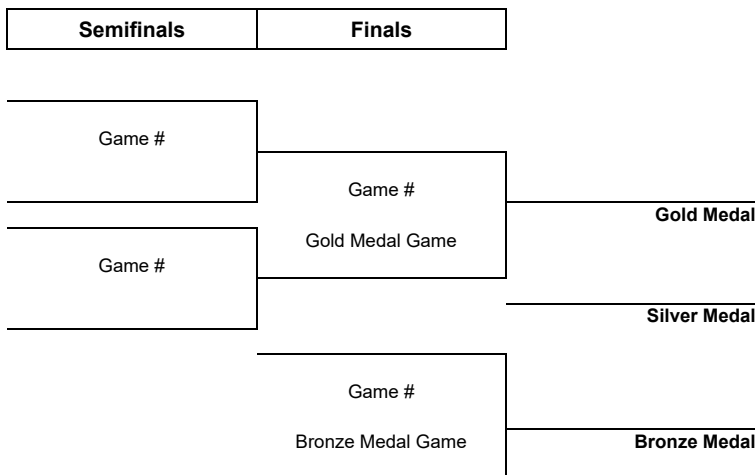

TOURNAMENT PROGRESS

As of SUN 15 SEP 2024

Game	Round	Date	Time	Teams	Results	1	2	3	PSS
1	Round robin	SAT 14 SEP	09:00	RED - BLUE	6 - 6	1 - 5	5 - 1		
2	Round robin	SAT 14 SEP	10:00	YELLOW - GREEN	4 - 5	0 - 3	4 - 2		
3	Round robin	SAT 14 SEP	11:00	BLUE - YELLOW	4 - 2	3 - 1	1 - 1		
4	Round robin	SAT 14 SEP	12:00	GREEN - RED	6 - 3	2 - 2	4 - 1		
5	Round robin	SAT 14 SEP	15:15	RED - YELLOW	7 - 5	3 - 2	4 - 3		
6	Round robin	SAT 14 SEP	16:15	BLUE - GREEN	6 - 6	2 - 0	4 - 6		
7	Round robin	SAT 14 SEP	17:15	RED - BLUE	2 - 9	1 - 5	1 - 4		
8	Round robin	SAT 14 SEP	18:15	YELLOW - GREEN	3 - 7	2 - 4	1 - 3		
9	Round robin	SUN 15 SEP	09:00	BLUE - YELLOW	8 - 5	3 - 3	5 - 2		
10	Round robin	SUN 15 SEP	10:00	GREEN - RED	4 - 8	1 - 4	3 - 4		
11	Round robin	SUN 15 SEP	11:00	RED - YELLOW	6 - 5	3 - 4	3 - 1		
12	Round robin	SUN 15 SEP	12:00	BLUE - GREEN	2 - 3	1 - 2	1 - 1		
13	Round robin	SUN 15 SEP	15:15	RED - BLUE					
14	Round robin	SUN 15 SEP	16:15	YELLOW - GREEN					
15	Round robin	SUN 15 SEP	17:15	BLUE - YELLOW					
16	Round robin	SUN 15 SEP	18:15	GREEN - RED					
17	Round robin	SUN 15 SEP	19:15	RED - YELLOW					
18	Round robin	SUN 15 SEP	20:15	BLUE - GREEN					

Preliminary Round Standings

Rank	Team	GP	W	PSW	PSL	L	GDF	GF:GA	PTS
1	GREEN	6	4	0	0	1	+5	31 : 26	12
2	BLUE	6	3	0	0	1	+11	35 : 24	9
3	RED	6	3	0	0	2	-3	32 : 35	9
4	YELLOW	6	0	0	0	6	-13	24 : 37	0

Note:
Rank during the preliminary round is based on points. For tie-break rules see 'Competition Format and Rules'.

Legend:

1 1st period	2 2nd period	3 3rd period	GA Goals against	GDF Goal difference
GF Goals for	GP Games played	PSS Penalty-Shot Shootout	L Losses	OT Overtime
PSL Penalty-Shot Shootout loss	PSW Penalty-Shot Shootout win	PTS Points	W Wins	