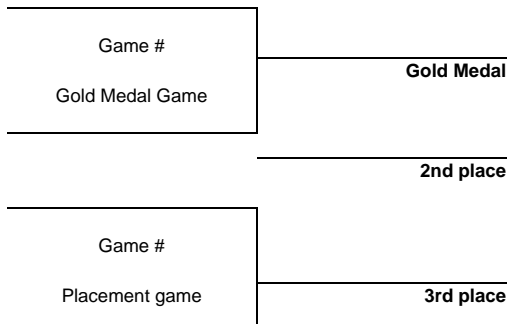

TOURNAMENT PROGRESS

As of SUN 13 DEC 2015

Game	Round	Date	Time	Teams	Results	1	2	3	OT	GWS
1	Round robin	SAT 19 SEP	16:30	CBY - AKL	4 - 8	1 - 5	2 - 2	1 - 1		
2	Round robin	SUN 20 SEP	16:30	CBY - AKL	6 - 5	4 - 2	2 - 2	0 - 1		
3	Round robin	SAT 3 OCT	16:45	AKL - CBY	3 - 4	1 - 2	2 - 1	0 - 1		
4	Round robin	SUN 4 OCT	09:30	AKL - CBY	5 - 2	2 - 0	2 - 1	1 - 1		
5	Round robin	SAT 17 OCT	17:00	STH - CBY	13 - 3	6 - 0	4 - 2	3 - 1		
6	Round robin	SUN 18 OCT	15:30	STH - CBY	10 - 1	2 - 1	3 - 0	5 - 0		
7	Round robin	SAT 24 OCT	16:30	STH - AKL	3 - 4	0 - 1	2 - 0	1 - 2	0 - 1	
8	Round robin	SUN 25 OCT	11:00	STH - AKL	6 - 2	1 - 1	3 - 1	2 - 0		
9	Round robin	SAT 28 NOV	16:45	AKL - STH	6 - 8	2 - 2	2 - 2	2 - 4		
10	Round robin	SUN 29 NOV	07:15	AKL - STH	6 - 9	1 - 2	4 - 3	1 - 4		
11	Round robin	SAT 5 DEC	16:30	CBY - STH	2 - 7	0 - 2	2 - 1	0 - 4		
12	Round robin	SUN 6 DEC	16:30	CBY - STH	2 - 6	0 - 2	1 - 3	1 - 1		
13	Round robin	THU 10 DEC	19:30	STH - AKL	3 - 6	2 - 2	1 - 2	0 - 2		
14	Round robin	FRI 11 DEC	08:30	CBY - STH	7 - 5	2 - 1	4 - 4	1 - 0		
15	Round robin	FRI 11 DEC	15:30	AKL - CBY	7 - 4	4 - 1	0 - 2	3 - 1		
16	Round robin	SAT 12 DEC	08:30	AKL - STH	1 - 5	0 - 2	0 - 1	1 - 2		
17	Round robin	SAT 12 DEC	16:30	STH - CBY	13 - 8	5 - 2	3 - 3	5 - 3		
18	Round robin	SUN 13 DEC	08:30	CBY - AKL	4 - 8	2 - 5	1 - 2	1 - 1		

Preliminary Round Standings

Rank	Team	GP	W	OTW	OTL	L	GDF	GF:GA	PTS
1	STH	12	9	0	1	2	+40	88:48	28
2	AKL	12	5	1	0	6	+3	61:58	17
3	CBY	12	3	0	0	9	-43	47:90	9

Finals

NOTE
Rank during the preliminary round is based on points. For tie-break rules see 'Competition Format and Rules'.

LEGEND							
1	1st period	2	2nd period	3	3rd period	GA Goals against	GDF Goal difference
GF	Goals for	GP	Games played	GWS	Game winning shots	L Losses	OT Overtime
OTL	Overtime loss	OTW	Overtime win	PTS	Points	W Wins	