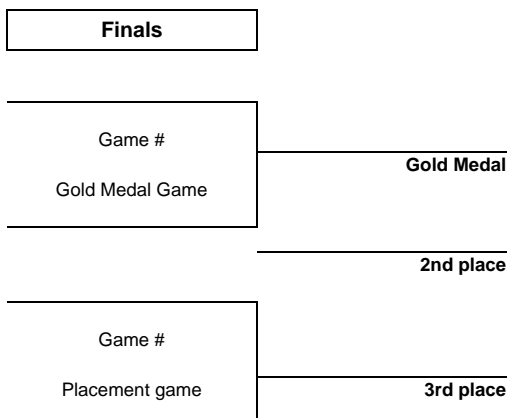

## TOURNAMENT PROGRESS

As of TUE 9 FEB 2016

Game	Round	Date	Time	Teams	Results	1	2	3	OT	GWS
1	Round robin	SAT 28 NOV	16:30	CBY - AKL	5 - 6	1 - 3	4 - 3	0 - 0		
2	Round robin	SUN 29 NOV	07:30	CBY - AKL	2 - 1	1 - 1	0 - 0	1 - 0		
3	Round robin	SAT 5 DEC	16:15	AKL - STH	6 - 1	0 - 0	3 - 1	3 - 0		
4	Round robin	SUN 6 DEC	08:00	AKL - STH	3 - 0	1 - 0	0 - 0	2 - 0		
5	Round robin	SAT 12 DEC	19:30	STH - CBY	1 - 5	0 - 1	0 - 2	1 - 2		
6	Round robin	SUN 13 DEC	16:30	STH - CBY	3 - 9	2 - 5	0 - 2	1 - 2		
7	Round robin	SAT 9 JAN	16:30	CBY - STH	16 - 0	4 - 0	3 - 0	9 - 0		
8	Round robin	SUN 10 JAN	07:15	CBY - STH	20 - 2	6 - 1	6 - 0	8 - 1		
9	Round robin	SAT 16 JAN	18:00	AKL - CBY	3 - 5	0 - 3	1 - 1	2 - 1		
10	Round robin	SUN 17 JAN	10:00	AKL - CBY	4 - 3	1 - 1	0 - 2	2 - 0	0 - 0	1 - 0
11	Round robin	SAT 23 JAN	16:30	STH - AKL	1 - 10	1 - 6	0 - 2	0 - 2		
12	Round robin	SUN 24 JAN	08:45	STH - AKL	1 - 8	0 - 2	1 - 1	0 - 5		
13	Round robin	FRI 5 FEB	19:00	STH - AKL	0 - 14	0 - 6	0 - 5	0 - 3		
14	Round robin	SAT 6 FEB	11:00	CBY - STH	15 - 0	3 - 0	4 - 0	8 - 0		
15	Round robin	SAT 6 FEB	19:00	AKL - CBY	1 - 2	0 - 0	1 - 1	0 - 0	0 - 1	
16	Round robin	SUN 7 FEB	11:00	AKL - STH	9 - 1	2 - 1	4 - 0	3 - 0		
17	Round robin	SUN 7 FEB	19:00	STH - CBY	1 - 18	0 - 8	0 - 6	1 - 4		
18	Round robin	MON 8 FEB	09:30	CBY - AKL	2 - 5	1 - 1	1 - 2	0 - 2		

### Preliminary Round Standings

Rank	Team	GP	W	OTW	OTL	L	GDF	GF:GA	PTS
1	AKL	12	8	1	1	2	+47	70:23	27
2	CBY	12	8	1	1	2	+75	102:27	27
3	STH	12	0	0	0	12	-122	11:133	0

### Finals

**NOTE**  
Rank during the preliminary round is based on points. For tie-break rules see 'Competition Format and Rules'.

<b>LEGEND</b>									
<b>1</b>	1st period	<b>2</b>	2nd period	<b>3</b>	3rd period	<b>GA</b>	Goals against	<b>GDF</b>	Goal difference
<b>GF</b>	Goals for	<b>GP</b>	Games played	<b>GWS</b>	Game winning shots	<b>L</b>	Losses	<b>OT</b>	Overtime
<b>OTL</b>	Overtime loss	<b>OTW</b>	Overtime win	<b>PTS</b>	Points	<b>W</b>	Wins		