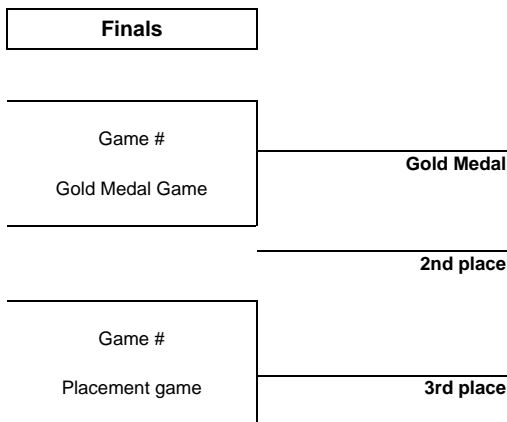

## TOURNAMENT PROGRESS

As of THU 12 NOV 2015

Game	Round	Date	Time	Teams	Results	1	2	3	OT	GWS
1	Round robin	SAT 28 SEP	16:45	AKL - CBY	4 - 12	0 - 0	0 - 0	4 - 12		
2	Round robin	SUN 29 SEP	08:30	AKL - CBY	1 - 6	0 - 0	0 - 0	1 - 6		
3	Round robin	SAT 12 OCT	16:30	STH - CBY	3 - 5	0 - 0	0 - 0	3 - 5		
4	Round robin	SUN 13 OCT	09:00	STH - CBY	2 - 3	0 - 0	0 - 0	2 - 2	0 - 0	0 - 1
5	Round robin	SAT 19 OCT	16:45	CBY - AKL	4 - 6	0 - 0	0 - 0	4 - 6		
6	Round robin	SUN 20 OCT	16:45	CBY - AKL	5 - 3	0 - 0	0 - 0	5 - 3		
7	Round robin	SAT 26 OCT	16:30	STH - AKL	8 - 2	0 - 0	0 - 0	8 - 2		
8	Round robin	SUN 27 OCT	08:00	STH - AKL	7 - 4	0 - 0	0 - 0	7 - 4		
9	Round robin	SAT 30 NOV	16:30	AKL - STH	2 - 4	0 - 0	0 - 0	2 - 4		
10	Round robin	SUN 1 DEC	09:00	AKL - STH	4 - 7	0 - 0	0 - 0	4 - 7		
11	Round robin	SAT 7 DEC	16:45	CBY - STH	3 - 1	0 - 0	0 - 0	3 - 1		
12	Round robin	SUN 8 DEC	16:45	CBY - STH	3 - 1	0 - 0	0 - 0	3 - 1		
13	Round robin	FRI 13 DEC	08:45	STH - AKL	14 - 2	0 - 0	0 - 0	14 - 2		
14	Round robin	FRI 13 DEC	16:30	CBY - STH	4 - 6	0 - 0	0 - 0	4 - 6		
15	Round robin	SAT 14 DEC	08:00	AKL - CBY	1 - 9	0 - 0	0 - 0	1 - 9		
16	Round robin	SAT 14 DEC	16:30	AKL - STH	0 - 7	0 - 0	0 - 0	0 - 7		
17	Round robin	SUN 15 DEC	09:00	STH - CBY	2 - 3	0 - 0	0 - 0	2 - 2	0 - 0	0 - 1
18	Round robin	SUN 15 DEC	16:30	CBY - AKL	4 - 3	0 - 0	0 - 0	3 - 3	0 - 0	1 - 0

### Preliminary Round Standings

Rank	Team	GP	W	OTW	OTL	L	GDF	GF:GA	PTS
1	CBY	12	7	3	0	2	+28	61:33	27
2	STH	12	7	0	2	3	+27	62:35	23
3	AKL	12	1	0	1	10	-55	32:87	4

### Finals

**NOTE**  
Rank during the preliminary round is based on points. For tie-break rules see 'Competition Format and Rules'.

<b>LEGEND</b>						
<b>1</b>	1st period	<b>2</b>	2nd period	<b>3</b>	3rd period	<b>GA</b> Goals against
<b>GF</b>	Goals for	<b>GP</b>	Games played	<b>GWS</b>	Game winning shots	<b>L</b> Losses
<b>OTL</b>	Overtime loss	<b>OTW</b>	Overtime win	<b>PTS</b>	Points	<b>W</b> Wins
						<b>GDF</b> Goal difference
						<b>OT</b> Overtime