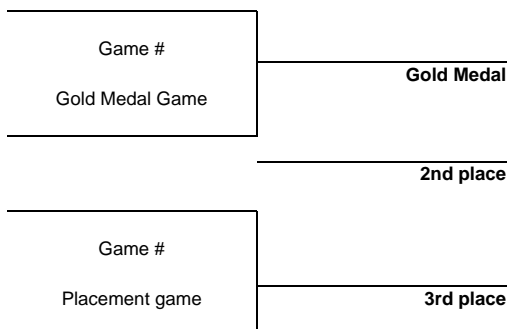

## TOURNAMENT PROGRESS

As of SUN 14 DEC 2014

Game	Round	Date	Time	Teams	Results	1	2	3	OT	GWS
1	Round robin	SAT 27 SEP	16:30	AKL - STH	3 - 8	1 - 2	1 - 3	1 - 3		
2	Round robin	SAT 27 SEP	08:30	AKL - STH	2 - 4	0 - 0	0 - 1	2 - 3		
3	Round robin	SAT 11 OCT	16:45	CBY - STH	3 - 2	2 - 0	0 - 1	1 - 1		
4	Round robin	SUN 12 OCT	16:45	CBY - STH	1 - 10	1 - 3	0 - 1	0 - 6		
5	Round robin	SAT 25 OCT	16:30	AKL - CBY	4 - 1	2 - 0	1 - 1	1 - 0		
6	Round robin	SUN 26 OCT	08:30	AKL - CBY	2 - 0	1 - 0	1 - 0	0 - 0		
7	Round robin	SAT 1 NOV	16:00	STH - AKL	6 - 4	0 - 0	1 - 2	5 - 2		
8	Round robin	SUN 2 NOV	09:00	STH - AKL	4 - 0	1 - 0	1 - 0	2 - 0		
9	Round robin	SAT 29 NOV	16:00	STH - CBY	5 - 0	1 - 0	0 - 0	4 - 0		
10	Round robin	SUN 30 NOV	09:00	STH - CBY	12 - 2	3 - 0	3 - 1	6 - 1		
11	Round robin	SAT 6 DEC	16:45	CBY - AKL	5 - 6	1 - 0	1 - 1	3 - 5		
12	Round robin	SUN 7 DEC	16:45	CBY - AKL	2 - 7	1 - 1	0 - 1	1 - 5		
13	Round robin	FRI 12 DEC	09:00	STH - AKL	7 - 1	1 - 0	2 - 1	4 - 0		
14	Round robin	FRI 12 DEC	16:00	CBY - STH	2 - 10	1 - 1	0 - 3	1 - 6		
15	Round robin	SAT 13 DEC	08:00	AKL - CBY	5 - 4	1 - 1	1 - 2	3 - 1		
16	Round robin	SAT 13 DEC	18:30	AKL - STH	0 - 10	0 - 3	0 - 2	0 - 5		
17	Round robin	SUN 14 DEC	09:00	CBY - AKL	3 - 8	1 - 1	0 - 5	2 - 2		
18	Round robin	SUN 14 DEC	17:30	STH - CBY	14 - 2	5 - 1	3 - 0	6 - 1		

### Preliminary Round Standings

Rank	Team	GP	W	OTW	OTL	L	GDF	GF:GA	PTS
1	STH	12	11	0	0	1	+72	92:20	33
2	AKL	12	6	0	0	6	-12	42:54	18
3	CBY	12	1	0	0	11	-60	25:85	3

### Finals

**NOTE**  
Rank during the preliminary round is based on points. For tie-break rules see 'Competition Format and Rules'.

<b>LEGEND</b>									
<b>1</b>	1st period	<b>2</b>	2nd period	<b>3</b>	3rd period	<b>GA</b>	Goals against	<b>GDF</b>	Goal difference
<b>GF</b>	Goals for	<b>GP</b>	Games played	<b>GWS</b>	Game winning shots	<b>L</b>	Losses	<b>OT</b>	Overtime
<b>OTL</b>	Overtime loss	<b>OTW</b>	Overtime win	<b>PTS</b>	Points	<b>W</b>	Wins		