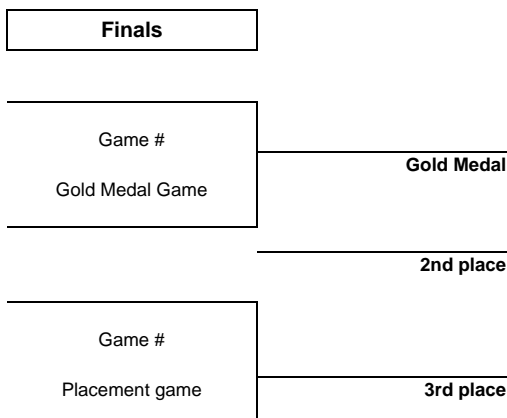

**TOURNAMENT PROGRESS**

As of MON 6 FEB 2017

Game	Round	Date	Time	Teams	Results	1	2	3	OT	GWS
1	Round robin	SAT 3 DEC	16:30	CBY - STH	12 - 2	3 - 0	5 - 0	4 - 2		
2	Round robin	SUN 4 DEC	07:00	CBY - STH	17 - 1	3 - 0	7 - 1	7 - 0		
3	Round robin	SAT 10 DEC	15:00	STH - CBY	3 - 10	0 - 4	1 - 3	2 - 3		
4	Round robin	SUN 11 DEC	07:30	STH - CBY	0 - 4	0 - 2	0 - 0	0 - 2		
5	Round robin	SAT 17 DEC	16:45	AKL - STH	11 - 1	4 - 1	3 - 0	4 - 0		
6	Round robin	SUN 18 DEC	07:15	AKL - STH	15 - 1	6 - 0	4 - 0	5 - 1		
7	Round robin	SAT 14 JAN	16:30	CBY - AKL	4 - 10	2 - 2	1 - 3	1 - 5		
8	Round robin	SUN 15 JAN	16:30	CBY - AKL	0 - 5	0 - 0	0 - 3	0 - 2		
9	Round robin	SAT 21 JAN	10:15	AKL - CBY	6 - 2	2 - 1	1 - 0	3 - 1		
10	Round robin	SUN 22 JAN	09:00	AKL - CBY	10 - 2	2 - 1	2 - 1	6 - 0		
11	Round robin	SAT 28 JAN	16:30	STH - AKL	2 - 14	1 - 5	1 - 3	0 - 6		
12	Round robin	SUN 29 JAN	08:30	STH - AKL	2 - 17	0 - 9	2 - 7	0 - 1		
13	Round robin	FRI 3 FEB	18:30	STH - AKL	0 - 17	0 - 6	0 - 7	0 - 4		
14	Round robin	SAT 4 FEB	08:30	CBY - STH	7 - 3	2 - 1	3 - 0	2 - 2		
15	Round robin	SAT 4 FEB	16:30	AKL - CBY	5 - 1	2 - 0	2 - 0	1 - 1		
16	Round robin	SUN 5 FEB	08:30	AKL - STH	5 - 2	1 - 0	1 - 2	3 - 0		
17	Round robin	SUN 5 FEB	16:30	CBY - AKL	2 - 8	0 - 4	1 - 2	1 - 2		
18	Round robin	MON 6 FEB	08:30	STH - CBY	0 - 8	0 - 1	0 - 6	0 - 1		

**Preliminary Round Standings**

Rank	Team	GP	W	OTW	OTL	L	GDF	GF:GA	PTS
1	AKL	12	12	0	0	0	+104	123:19	36
2	CBY	12	6	0	0	6	+16	69:53	18
3	STH	12	0	0	0	12	-120	17:137	0

**Finals**

**NOTE**  
Rank during the preliminary round is based on points. For tie-break rules see 'Competition Format and Rules'.

<b>LEGEND</b>									
<b>1</b>	1st period	<b>2</b>	2nd period	<b>3</b>	3rd period	<b>GA</b>	Goals against	<b>GDF</b>	Goal difference
<b>GF</b>	Goals for	<b>GP</b>	Games played	<b>GWS</b>	Game winning shots	<b>L</b>	Losses	<b>OT</b>	Overtime
<b>OTL</b>	Overtime loss	<b>OTW</b>	Overtime win	<b>PTS</b>	Points	<b>W</b>	Wins		