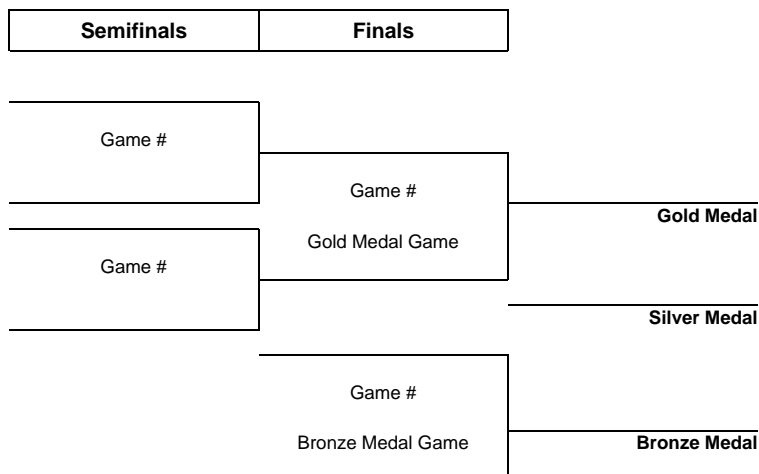

Game	Round	Date	Time	Teams	Results	1	2	3	PSS
34	Round robin	SAT 28 JUL	17:30	DNT - STP	4 - 5	1 - 3	1 - 0	2 - 2	
35	Round robin	SAT 28 JUL	16:40	WAA - BSW	6 - 3	2 - 1	3 - 1	1 - 1	
36	Round robin	SUN 29 JUL	16:40	WAA - BSW	6 - 0	3 - 0	1 - 0	2 - 0	
37	Round robin	SAT 4 AUG	16:55	BSW - STP	0 - 7	0 - 3	0 - 4	0 - 0	
38	Round robin	SUN 5 AUG	16:40	BSW - STP	0 - 8	0 - 3	0 - 1	0 - 4	
39	Round robin	SAT 4 AUG	16:40	CRD - WAA	4 - 5	0 - 0	2 - 3	2 - 2	
40	Round robin	SUN 5 AUG	16:40	CRD - WAA	1 - 6	1 - 4	0 - 2	0 - 0	
41	Semifinal	FRI 10 AUG	17:00	WAA - DNT	4 - 2	1 - 1	0 - 0	3 - 1	
42		SAT 18 AUG	16:40	WAA - STP	5 - 4	0 - 1	2 - 3	2 - 0	
43		FRI 24 AUG	19:00	STP - WAA	1 - 2	0 - 0	1 - 1	0 - 1	
44		SAT 25 AUG	19:00	STP - WAA					

Preliminary Round Standings

Rank	Team	GP	W	PSSW	PSSL	L	GDF	GF:GA	PTS
1	STP	16	13	0	0	3	+66	110:44	39
2	WAA	16	12	1	1	2	+29	77:48	39
3	DNT	16	6	1	1	8	-1	72:73	21
4	BSW	16	5	0	1	10	-27	59:86	16
5	CRD	16	1	1	0	14	-67	58:125	5

NOTE
Rank during the preliminary round is based on points. For tie-break rules see 'Competition Format and Rules'.

LEGEND					
1	1st period	2	2nd period	3	3rd period
GF	Goals for	GP	Games played	PSS	Penalty shot shootout
PSSL	Penalty shot shootout loss	PSSW	Penalty shot shootout win	PTS	Points
				GA	Goals against
				L	Losses
				OT	Overtime
				W	Wins