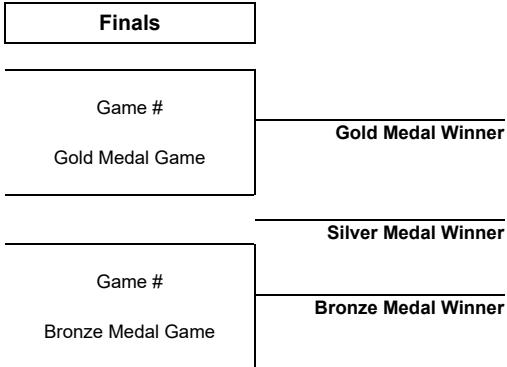

ICE HOCKEY
NEW ZEALAND WOMEN ICE HOCKEY LEAGUE
PLAY-OFFS

TOURNAMENT PROGRESS
As of SUN 2 FEB 2020

Game	Round	Date	Time	Teams	Results	1	2	3	OT	PSS	Venue
4	FIN	SUN 2 FEB	10:15 GMT+13	AKL - CBY	9 - 1	2 - 1	5 - 0	2 - 0			Ice Arena

Legend:	1 1st period	2 2nd period	3 3rd period	PSS Penalty shot shootout
	OT Overtime			