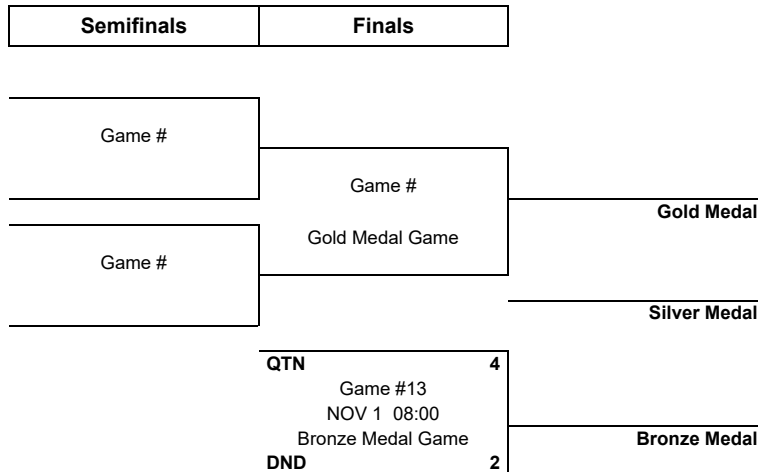

## NEW ZEALAND WOMEN ICE HOCKEY LEAGUE

## TOURNAMENT PROGRESS

As of SUN 1 NOV 2020

Game	Round	Date	Time	Teams	Results	1	2	3	PSS
1	Round robin	FRI 16 OCT	13:30	DND - QTN	1 - 2	0 - 1	0 - 1	1 - 0	
2	Round robin	FRI 16 OCT	15:45	CBY - AKL	2 - 3	1 - 0	0 - 2	1 - 1	
3	Round robin	SAT 17 OCT	10:30	AKL - DND	4 - 0	2 - 0	1 - 0	1 - 0	
4	Round robin	SAT 17 OCT	12:30	QTN - CBY	0 - 3	0 - 2	0 - 0	0 - 1	
5	Round robin	SUN 18 OCT	08:00	AKL - QTN	5 - 1	3 - 1	0 - 0	2 - 0	
6	Round robin	SUN 18 OCT	10:15	DND - CBY	0 - 6	0 - 4	0 - 1	0 - 1	
7	Round robin	FRI 30 OCT	14:30	QTN - DND	2 - 0	0 - 0	2 - 0	0 - 0	
8	Round robin	FRI 30 OCT	16:45	AKL - CBY	2 - 1	0 - 1	2 - 0	0 - 0	
9	Round robin	SAT 31 OCT	08:30	DND - AKL	2 - 7	1 - 2	1 - 1	0 - 4	
10	Round robin	SAT 31 OCT	10:45	CBY - QTN	6 - 1	2 - 0	2 - 1	2 - 0	
11	Round robin	SAT 31 OCT	16:45	QTN - AKL	2 - 3	0 - 1	1 - 2	1 - 0	
12	Round robin	SAT 31 OCT	19:00	CBY - DND	4 - 1	0 - 1	1 - 0	3 - 0	
13	Bronze Medal	SUN 1 NOV	08:00	QTN - DND	4 - 2	0 - 1	2 - 0	2 - 1	
14		SUN 1 NOV	10:45	AKL - CBY	2 - 4	1 - 1	1 - 1	0 - 2	

## Note:

Rank during the preliminary round is based on points. For tie-break rules see 'Competition Format and Rules'.