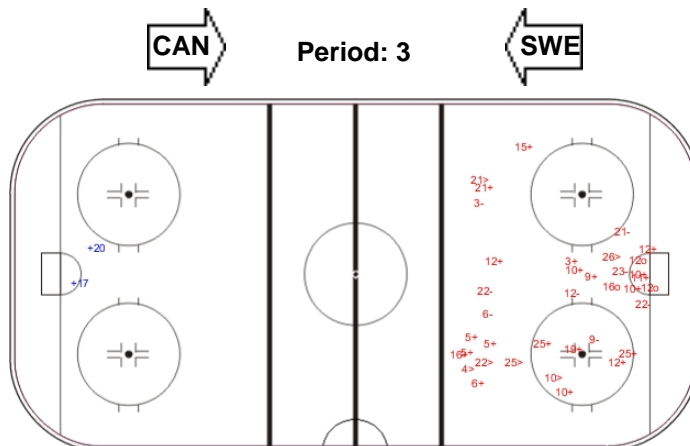

Shot Chart

CAN - SWE

Shots by SWE

Goals (o): 0   SSG (+): 3
SSP (-): 1   SPG (-): 0

GK 31 of CAN

Shots by CAN

Goals (o): 1   SSG (+): 12
SSP (-): 5   SPG (-): 9

GK 30 of SWE

Shots by SWE

Goals (o): 0   SSG (+): 2
SSP (-): 0   SPG (-): 0

GK 31 of CAN

Shots by CAN

Goals (o): 3   SSG (+): 20
SSP (-): 9   SPG (-): 12

GK 30 of SWE

Shots by SWE

Goals (o): 0   SSG (+): 5
SSP (-): 5   SPG (-): 0

GK 31 of CAN

Shots by CAN

Goals (o): 3   SSG (+): 20
SSP (-): 6   SPG (-): 8

GK 30 of SWE

LEGEND			
GK	Goalkeeper	SPG	Shots past goal
SSG	Shots saved by goalkeeper	SSP	Shots saved by player

Timing and Results provided by **TISSOT**