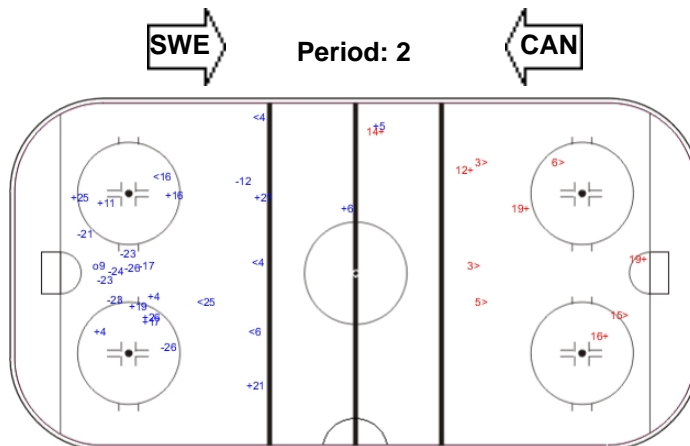

Shot Chart

CAN - SWE

Shots by SWE

Goals (o): 0   SSG (+): 3
SSP (-): 1   SPG (-): 0

GK 31 of CAN

Shots by CAN

Goals (o): 1   SSG (+): 12
SSP (-): 5   SPG (-): 9

GK 30 of SWE

Shots by SWE

Goals (o): 0   SSG (+): 2
SSP (-): 0   SPG (-): 0

GK 31 of CAN

Shots by CAN

Goals (o): 3   SSG (+): 20
SSP (-): 9   SPG (-): 12

GK 30 of SWE

Shots by SWE

Goals (o): 0   SSG (+): 5
SSP (-): 5   SPG (-): 0

GK 31 of CAN

Shots by CAN

Goals (o): 3   SSG (+): 20
SSP (-): 6   SPG (-): 8

GK 30 of SWE

LEGEND			
GK	Goalkeeper	SPG	Shots past goal
SSG	Shots saved by goalkeeper	SSP	Shots saved by player

Timing and Results provided by **TISSOT**