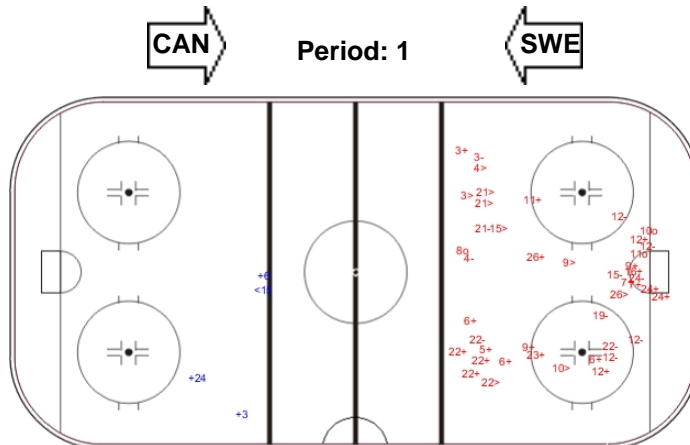

Shot Chart

CAN - SWE

Shots by SWE

Goals (o): 0   SSG (+): 3
SSP (-): 1   SPG (-): 0

GK 31 of CAN

Shots by CAN

Goals (o): 1   SSG (+): 12
SSP (-): 5   SPG (-): 9

GK 30 of SWE

Shots by SWE

Goals (o): 0   SSG (+): 2
SSP (-): 0   SPG (-): 0

GK 31 of CAN

Shots by CAN

Goals (o): 3   SSG (+): 20
SSP (-): 9   SPG (-): 12

GK 30 of SWE

Shots by SWE

Goals (o): 0   SSG (+): 5
SSP (-): 5   SPG (-): 0

GK 31 of CAN

Shots by CAN

Goals (o): 3   SSG (+): 20
SSP (-): 6   SPG (-): 8

GK 30 of SWE

LEGEND			
GK	Goalkeeper	SPG	Shots past goal
SSG	Shots saved by goalkeeper	SSP	Shots saved by player

Timing and Results provided by **TISSOT**