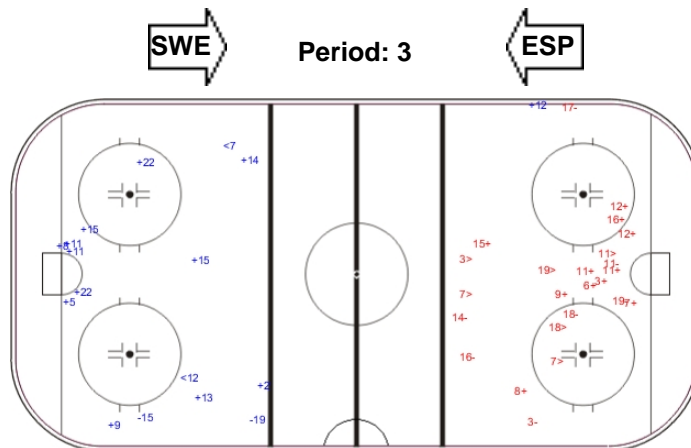

Shot Chart

SWE - ESP

Shots by ESP

Goals (o): 1   SSG (+): 7
SSP (-): 3   SPG (-): 2

GK 30 of SWE

Shots by SWE

Goals (o): 3   SSG (+): 6
SSP (-): 7   SPG (-): 6

GK 1 of ESP

Shots by ESP

Goals (o): 0   SSG (+): 13
SSP (-): 2   SPG (-): 2

GK 30 of SWE

Shots by SWE

Goals (o): 2   SSG (+): 16
SSP (-): 11   SPG (-): 9

GK 1 of ESP

Shots by ESP

Goals (o): 0   SSG (+): 10
SSP (-): 3   SPG (-): 4

GK 30 of SWE

Shots by SWE

Goals (o): 0   SSG (+): 11
SSP (-): 6   SPG (-): 7

GK 25 of ESP

LEGEND

GK Goalkeeper   **SPG** Shots past goal   **SSG** Shots saved by goalkeeper   **SSP** Shots saved by player

Timing and Results provided by **TISSOT**