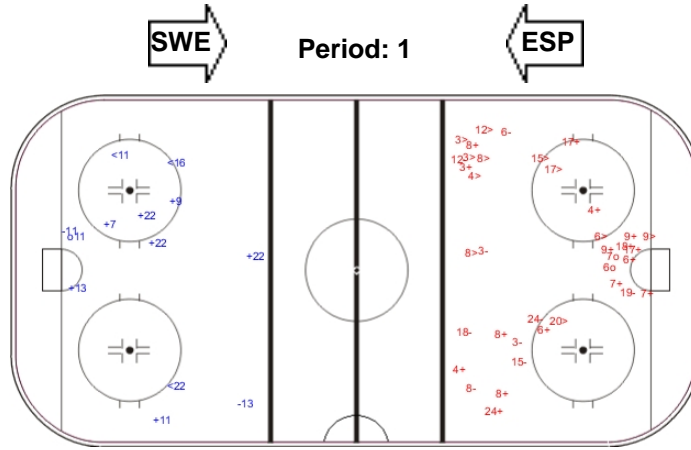

Shot Chart

SWE - ESP

Shots by ESP

Goals (o): 1   SSG (+): 7
SSP (-): 3   SPG (-): 2

GK 30 of SWE

Shots by SWE

Goals (o): 3   SSG (+): 6
SSP (-): 7   SPG (-): 6

GK 1 of ESP

Shots by ESP

Goals (o): 0   SSG (+): 13
SSP (-): 2   SPG (-): 2

GK 30 of SWE

Shots by SWE

Goals (o): 2   SSG (+): 16
SSP (-): 11   SPG (-): 9

GK 1 of ESP

Shots by ESP

Goals (o): 0   SSG (+): 10
SSP (-): 3   SPG (-): 4

GK 30 of SWE

Shots by SWE

Goals (o): 0   SSG (+): 11
SSP (-): 6   SPG (-): 7

GK 25 of ESP

LEGEND

GK Goalkeeper   **SPG** Shots past goal   **SSG** Shots saved by goalkeeper   **SSP** Shots saved by player

Timing and Results provided by **TISSOT**