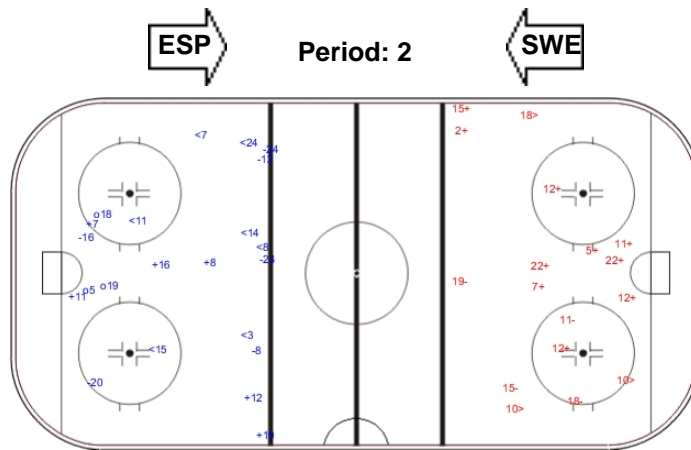

Shot Chart

SWE - ESP

Shots by ESP

Goals (o): 1   SSG (+): 7
SSP (-): 3   SPG (-): 2

GK 30 of SWE

Shots by SWE

Goals (o): 3   SSG (+): 6
SSP (-): 7   SPG (-): 6

GK 1 of ESP

Shots by ESP

Goals (o): 0   SSG (+): 13
SSP (-): 2   SPG (-): 2

GK 30 of SWE

Shots by SWE

Goals (o): 2   SSG (+): 16
SSP (-): 11   SPG (-): 9

GK 1 of ESP

Shots by ESP

Goals (o): 0   SSG (+): 10
SSP (-): 3   SPG (-): 4

GK 30 of SWE

Shots by SWE

Goals (o): 0   SSG (+): 11
SSP (-): 6   SPG (-): 7

GK 25 of ESP

LEGEND

GK Goalkeeper   **SPG** Shots past goal   **SSG** Shots saved by goalkeeper   **SSP** Shots saved by player

Timing and Results provided by **TISSOT**