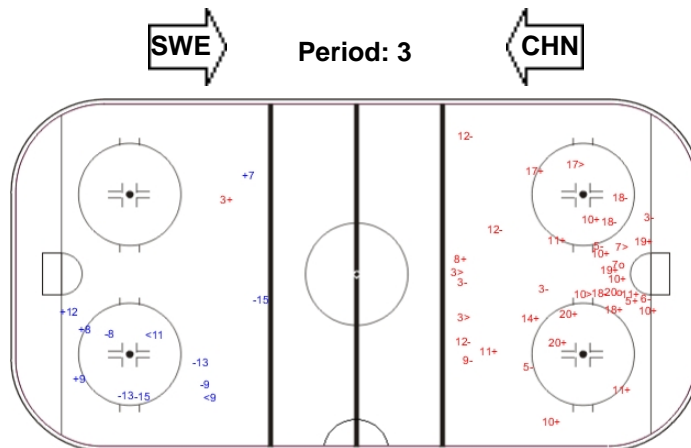

Goals (o): 0 SSG (+): 1
SSP (-): 0 SPG (-): 2

GK 2 of SWE

Shots by SWE

Goals (o): 2 SSG (+): 19
SSP (-): 5 SPG (-): 13

GK 22 of CHN

LEGEND

GK Goalkeeper **SPG** Shots past goal **SSG** Shots saved by goalkeeper **SSP** Shots saved by player