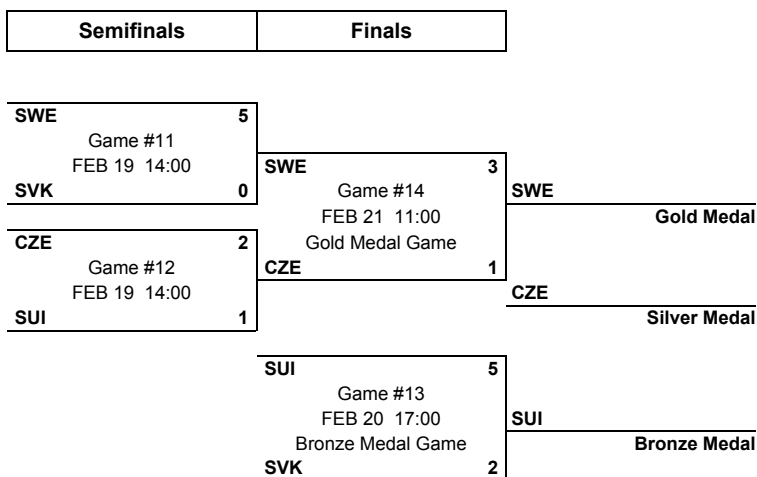

Tournament Progress

As of SUN 21 FEB 2016

Game	Round	Date	Time	Teams	Results	1	2	3	PSS
1	Preliminary	FRI 12 FEB	14:00	SVK - NOR	2 - 1	0 - 1	1 - 0	1 - 0	
2	Preliminary	SAT 13 FEB	17:00	CZE - SVK	2 - 1	1 - 1	1 - 0	0 - 0	
3	Preliminary	SAT 13 FEB	20:00	SWE - SUI	1 - 2	1 - 0	0 - 0	0 - 1	0 - 1
4	Preliminary	SUN 14 FEB	17:00	NOR - CZE	0 - 3	0 - 0	0 - 3	0 - 0	
5	Preliminary	MON 15 FEB	17:00	SWE - SVK	2 - 1	1 - 0	0 - 1	0 - 0	1 - 0
6	Preliminary	MON 15 FEB	20:00	SUI - NOR	3 - 1	1 - 0	0 - 0	2 - 1	
7	Preliminary	TUE 16 FEB	14:00	CZE - SWE	0 - 2	0 - 0	0 - 1	0 - 1	
8	Preliminary	TUE 16 FEB	17:00	SVK - SUI	2 - 4	0 - 0	1 - 3	1 - 1	
9	Preliminary	THU 18 FEB	14:00	NOR - SWE	0 - 5	0 - 2	0 - 1	0 - 2	
10	Preliminary	THU 18 FEB	14:00	SUI - CZE	1 - 2	1 - 1	0 - 0	0 - 1	
11	Semifinal	FRI 19 FEB	14:00	SWE - SVK	5 - 0	4 - 0	0 - 0	1 - 0	
12	Semifinal	FRI 19 FEB	14:00	CZE - SUI	2 - 1	1 - 0	0 - 1	0 - 0	1 - 0
13	Bronze Medal	SAT 20 FEB	17:00	SUI - SVK	5 - 2	0 - 1	3 - 0	2 - 1	
14	Gold Medal	SUN 21 FEB	11:00	SWE - CZE	3 - 1	1 - 1	2 - 0	0 - 0	

Preliminary Round Standings

Rank	Team	GP	W	PSSW	PSSL	L	GDF	GF:GA	PTS
1	SWE	4	2	1	1	0	+7	10 : 3	9
2	CZE	4	3	0	0	1	+3	7 : 4	9
3	SUI	4	2	1	0	1	+4	10 : 6	8
4	SVK	4	1	0	1	2	-3	6 : 9	4
5	NOR	4	0	0	0	4	-11	2 : 13	0

Final Ranking

- Gold SWE
- Silver CZE
- Bronze SUI
- 4 SVK
- 5 NOR

NOTE
 Rank during the preliminary round is based on points. For tie-break rules see 'Competition Format and Rules'.

LEGEND

1 1st period	2 2nd period	3 3rd period	GA Goals against	GDF Goal difference
GF Goals for	GP Games played	PSS Penalty shot shootout	L Losses	OT Overtime
PSSL Penalty shot shootout loss	PSSW Penalty shot shootout win	PTS Points	W Wins	