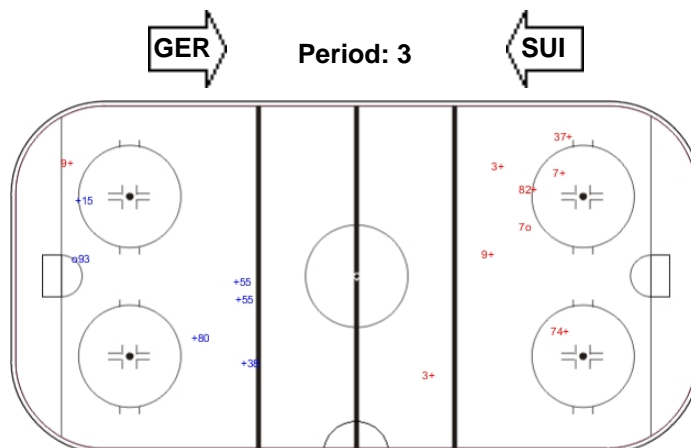

SHOT CHART

GER - SUI

Shots by SUI

Goals (o): 0   SSG (+): 5
SSP (<): 0   SPG (-): 0

GK 44 of GER

Shots by GER

Goals (o): 0   SSG (+): 6
SSP (<): 0   SPG (-): 0

GK 50 of SUI

Shots by SUI

Goals (o): 1   SSG (+): 5
SSP (<): 0   SPG (-): 0

GK 44 of GER

Shots by GER

Goals (o): 1   SSG (+): 10
SSP (>): 0   SPG (-): 0

GK 50 of SUI

Shots by SUI

Goals (o): 2   SSG (+): 10
SSP (>): 0   SPG (-): 0

GK 44 of GER

Shots by GER

Goals (o): 1   SSG (+): 8
SSP (>): 0   SPG (-): 0

GK 50 of SUI

LEGEND

GK Goalkeeper   **SPG** Shots past goal   **SSG** Shots saved by goalkeeper   **SSP** Shots saved by player