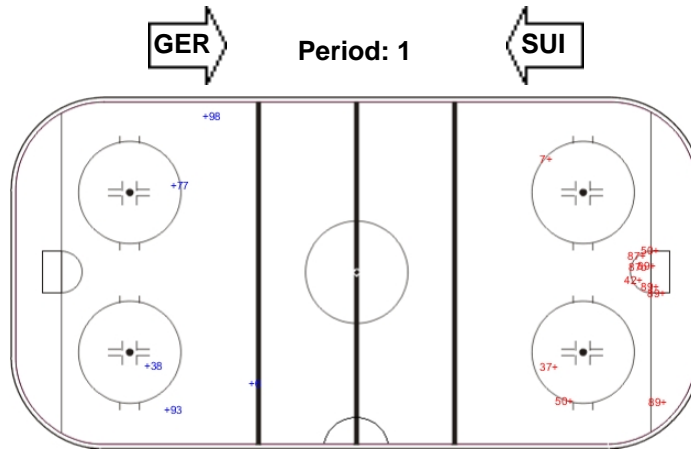

SHOT CHART

GER - SUI

Shots by SUI

Goals (o): 0   SSG (+): 5
SSP (<): 0   SPG (-): 0

GK 44 of GER

Shots by GER

Goals (o): 0   SSG (+): 6
SSP (<): 0   SPG (-): 0

GK 50 of SUI

Shots by SUI

Goals (o): 1   SSG (+): 5
SSP (<): 0   SPG (-): 0

GK 44 of GER

Shots by GER

Goals (o): 1   SSG (+): 10
SSP (>): 0   SPG (-): 0

GK 50 of SUI

Shots by SUI

Goals (o): 2   SSG (+): 10
SSP (>): 0   SPG (-): 0

GK 44 of GER

Shots by GER

Goals (o): 1   SSG (+): 8
SSP (>): 0   SPG (-): 0

GK 50 of SUI

LEGEND

GK Goalkeeper   **SPG** Shots past goal   **SSG** Shots saved by goalkeeper   **SSP** Shots saved by player