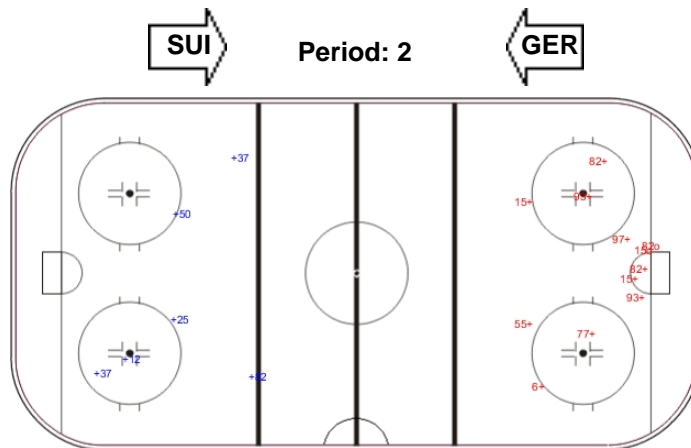

SHOT CHART

GER - SUI

Shots by SUI

Goals (o): 0   SSG (+): 5
SSP (<): 0   SPG (-): 0

GK 44 of GER

Shots by GER

Goals (o): 0   SSG (+): 6
SSP (<): 0   SPG (-): 0

GK 50 of SUI

Shots by SUI

Goals (o): 1   SSG (+): 5
SSP (<): 0   SPG (-): 0

GK 44 of GER

Shots by GER

Goals (o): 1   SSG (+): 10
SSP (>): 0   SPG (-): 0

GK 50 of SUI

Shots by SUI

Goals (o): 2   SSG (+): 10
SSP (>): 0   SPG (-): 0

GK 44 of GER

Shots by GER

Goals (o): 1   SSG (+): 8
SSP (>): 0   SPG (-): 0

GK 50 of SUI

LEGEND

GK Goalkeeper   **SPG** Shots past goal   **SSG** Shots saved by goalkeeper   **SSP** Shots saved by player