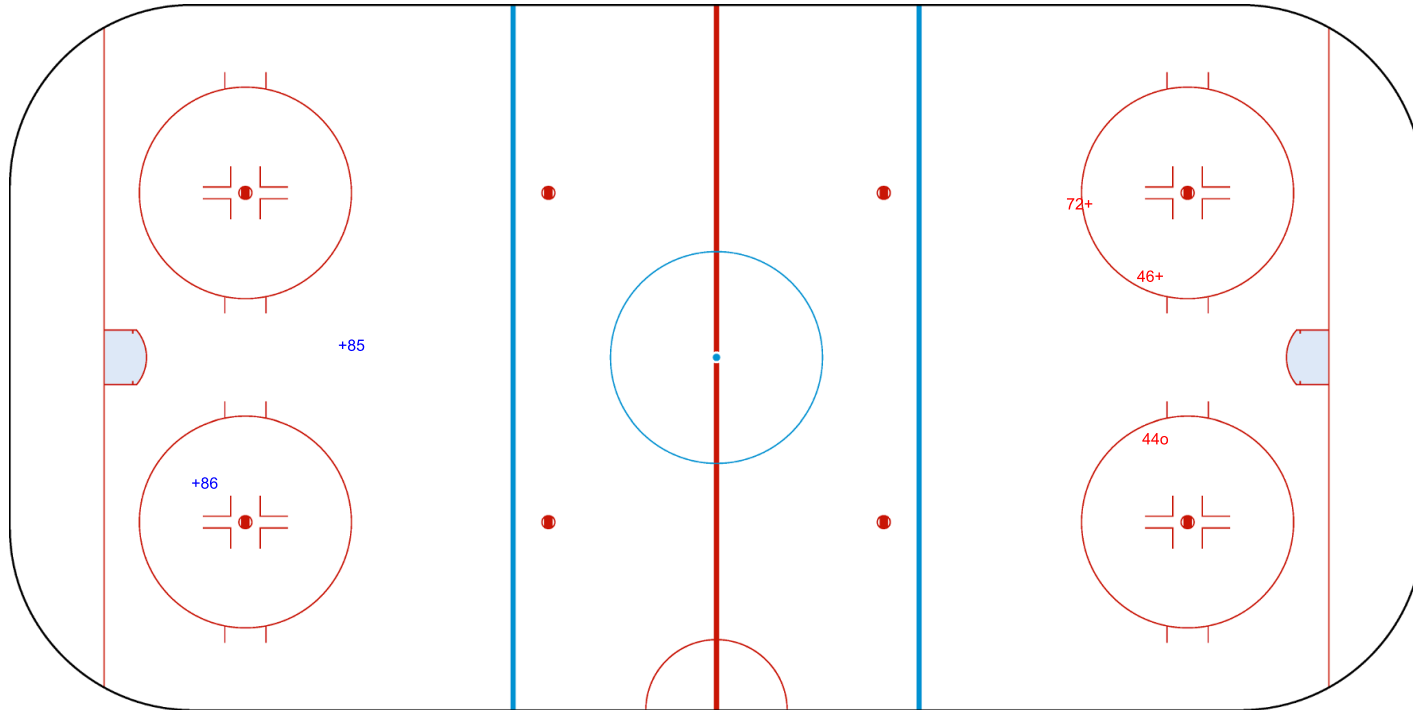

YAYLA ARENA

SAT 9 NOV 2019
START TIME 13:00

ICE HOCKEY

DEUTSCHLAND CUP
ROUND ROBIN, GAME 3

SHOT CHART

GER - SUI

Overtime

Shots by GER

Goals (o): 0

SSG (+): 2

SSP (-): 0

SPG (-): 0

Shots by SUI

Goals (o): 1

SSG (+): 2

SSP (>): 0

SPG (-): 0

GK 1 of SUI

GK 31 of GER

Legend:

GK Goalkeeper

SPG Shots past goal

SSG Shots saved by goalkeeper

SSP Shots saved by player