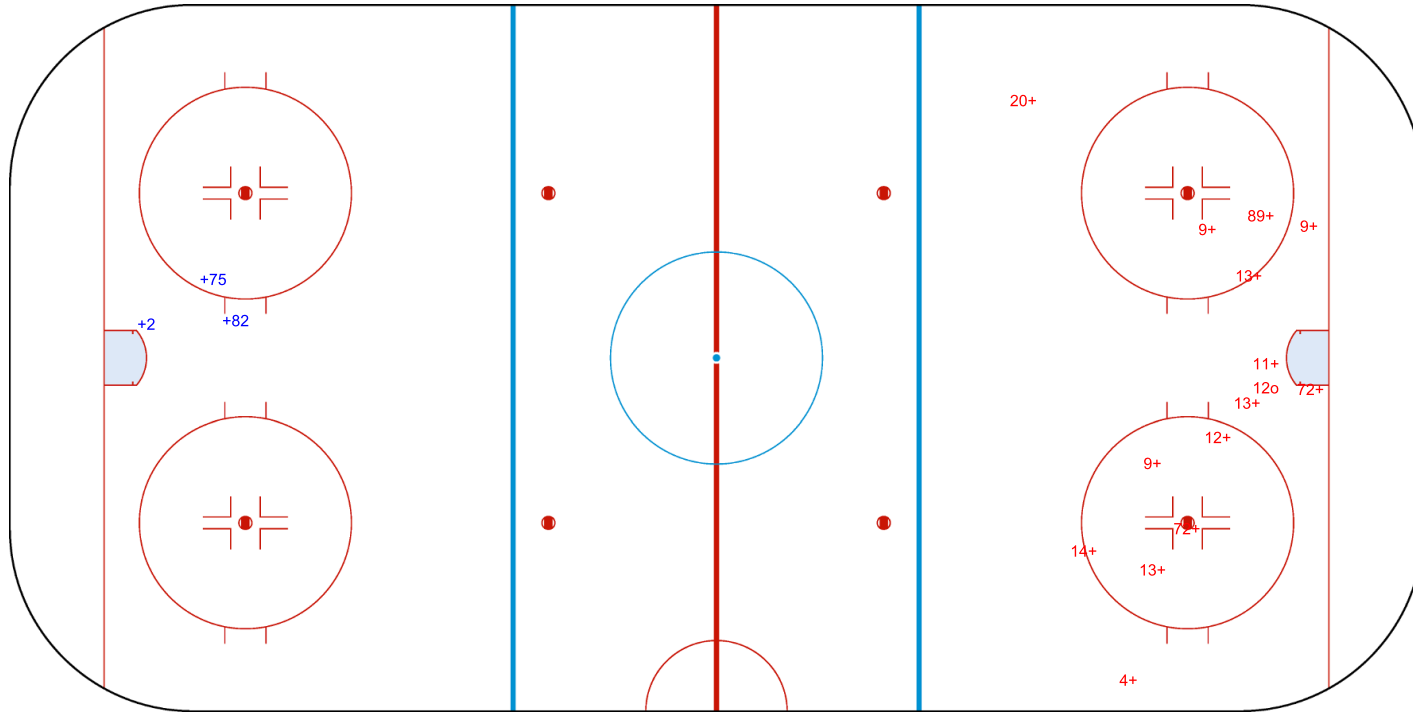

YAYLA ARENA

THU 11 NOV 2021
START TIME 16:15

ICE HOCKEY

DEUTSCHLAND CUP
ROUND ROBIN, GAME 1

SHOT CHART SVK - SUI

Shots by SVK
Goals (o): 1
SSP (<): 0
SSG (+): 13
SPG (-): 0

GK 30 of SUI

SUI → Period: 1 ← SVK

Shots by SUI
Goals (o): 1
SSP (>): 0
SSG (+): 11
SPG (-): 0

GK 30 of SVK

YAYLA ARENA

THU 11 NOV 2021
START TIME 16:15

ICE HOCKEY

DEUTSCHLAND CUP
ROUND ROBIN, GAME 1

Shots by SUI
Goals (o): 0
SSP (<): 0
SSG (+): 3
SPG (-): 0

Period: 2

Shots by SVK
Goals (o): 1
SSP (>): 0
SSG (+): 14
SPG (-): 0

GK 30 of SVK

GK 30 of SUI

YAYLA ARENA

THU 11 NOV 2021
START TIME 16:15

ICE HOCKEY

DEUTSCHLAND CUP
ROUND ROBIN, GAME 1