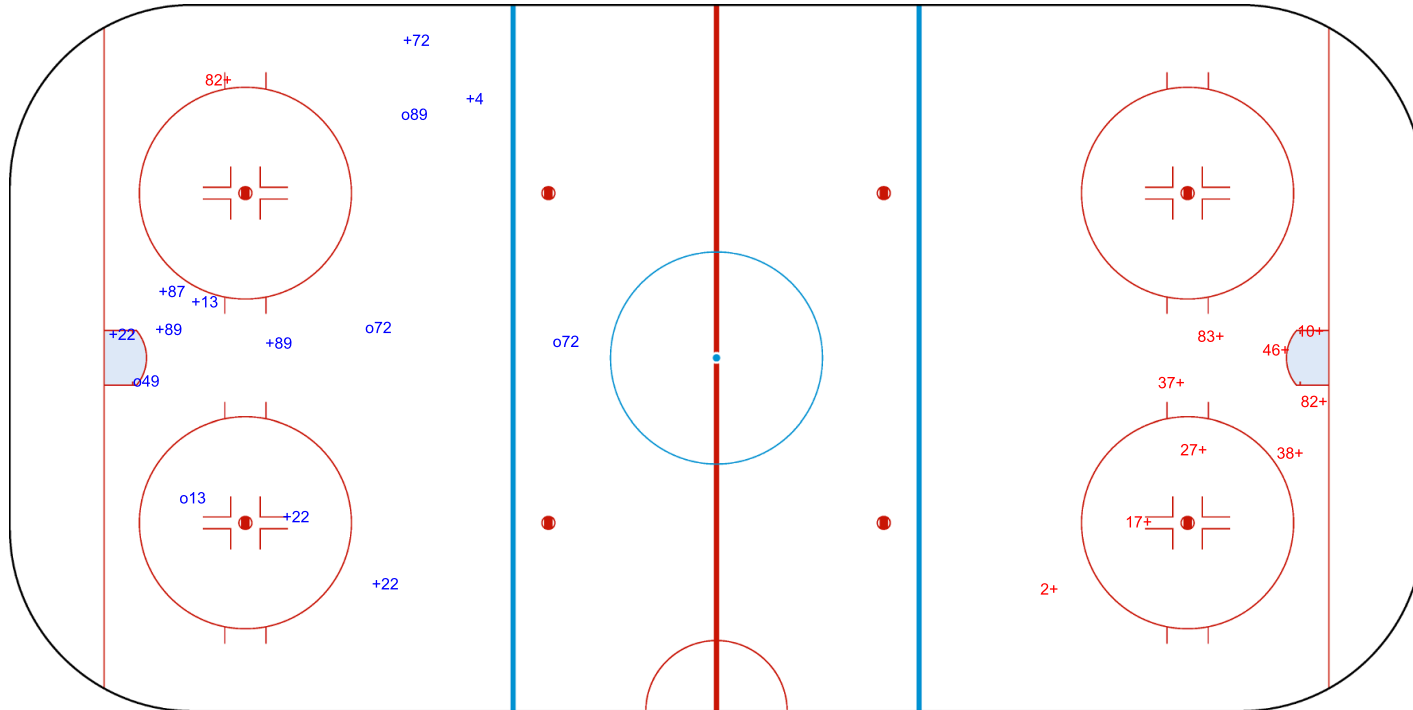

Period: 2

Shots by SVK
Goals (o): 1
SSP (>): 0
SSG (+): 14
SPG (-): 0

GK 30 of SVK

GK 30 of SUI

YAYLA ARENA

THU 11 NOV 2021
START TIME 16:15

ICE HOCKEY

DEUTSCHLAND CUP
ROUND ROBIN, GAME 1

Shots by SVK

Goals (o): 5 SSG (+): 9
SSP (<): 0 SPG (-): 0

GK 30 of SUI

ENG

Period: 3

Shots by SUI

Goals (o): 0 SSG (+): 10
SSP (>): 0 SPG (-): 0

GK 30 of SVK

Legend:
ENG Empty net goal **GK** Goalkeeper **SPG** Shots past goal **SSG** Shots saved by goalkeeper **SSP** Shots saved by player