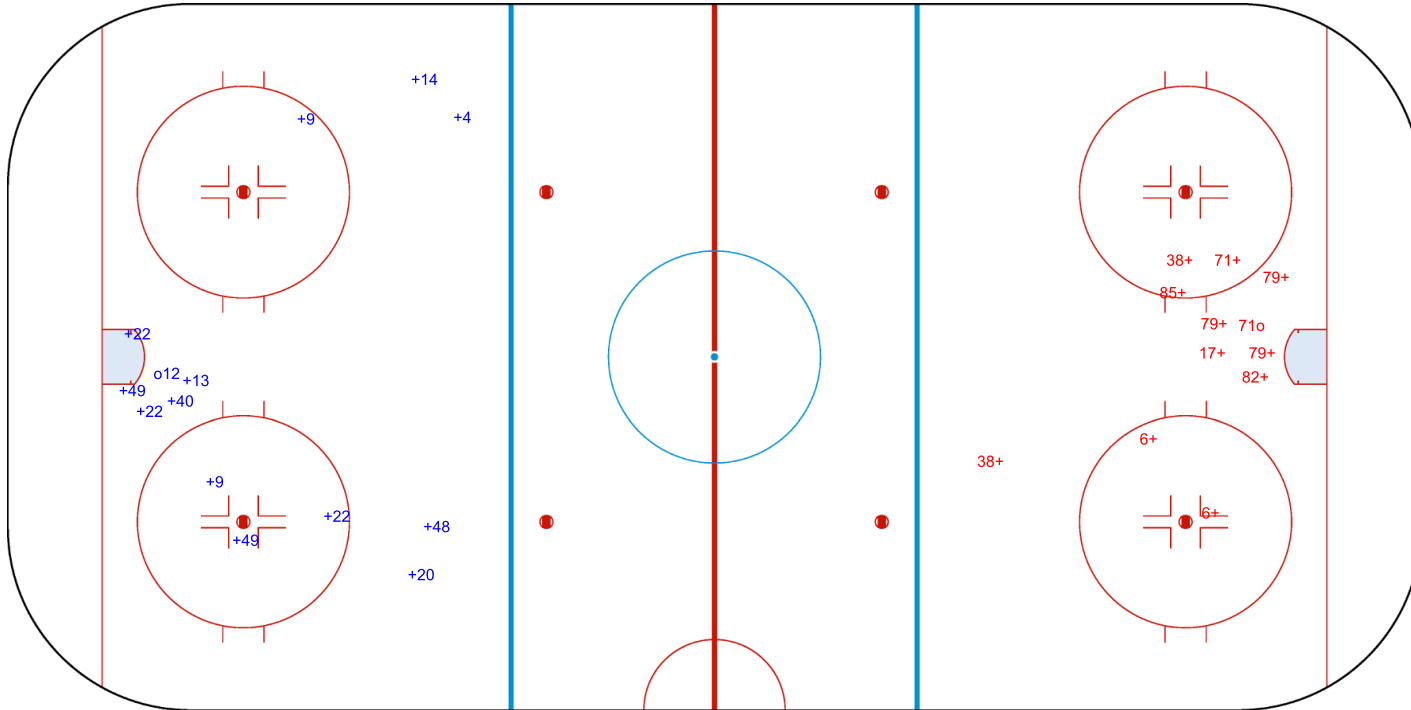

YAYLA ARENA

THU 11 NOV 2021
START TIME 16:15

ICE HOCKEY

DEUTSCHLAND CUP
ROUND ROBIN, GAME 1

SHOT CHART SVK - SUI

Shots by SVK
Goals (o): 1
SSP (<): 0
SSG (+): 13
SPG (-): 0

GK 30 of SUI

SUI → Period: 1 ← SVK

Shots by SUI
Goals (o): 1
SSP (>): 0
SSG (+): 11
SPG (-): 0

GK 30 of SVK

YAYLA ARENA

THU 11 NOV 2021
START TIME 16:15

ICE HOCKEY

DEUTSCHLAND CUP
ROUND ROBIN, GAME 1

Shots by SUI
Goals (o): 0
SSP (<): 0
SSG (+): 3
SPG (-): 0

Period: 2

Shots by SVK
Goals (o): 1
SSP (>): 0
SSG (+): 14
SPG (-): 0

GK 30 of SVK

GK 30 of SUI

YAYLA ARENA

THU 11 NOV 2021
START TIME 16:15

ICE HOCKEY

DEUTSCHLAND CUP
ROUND ROBIN, GAME 1