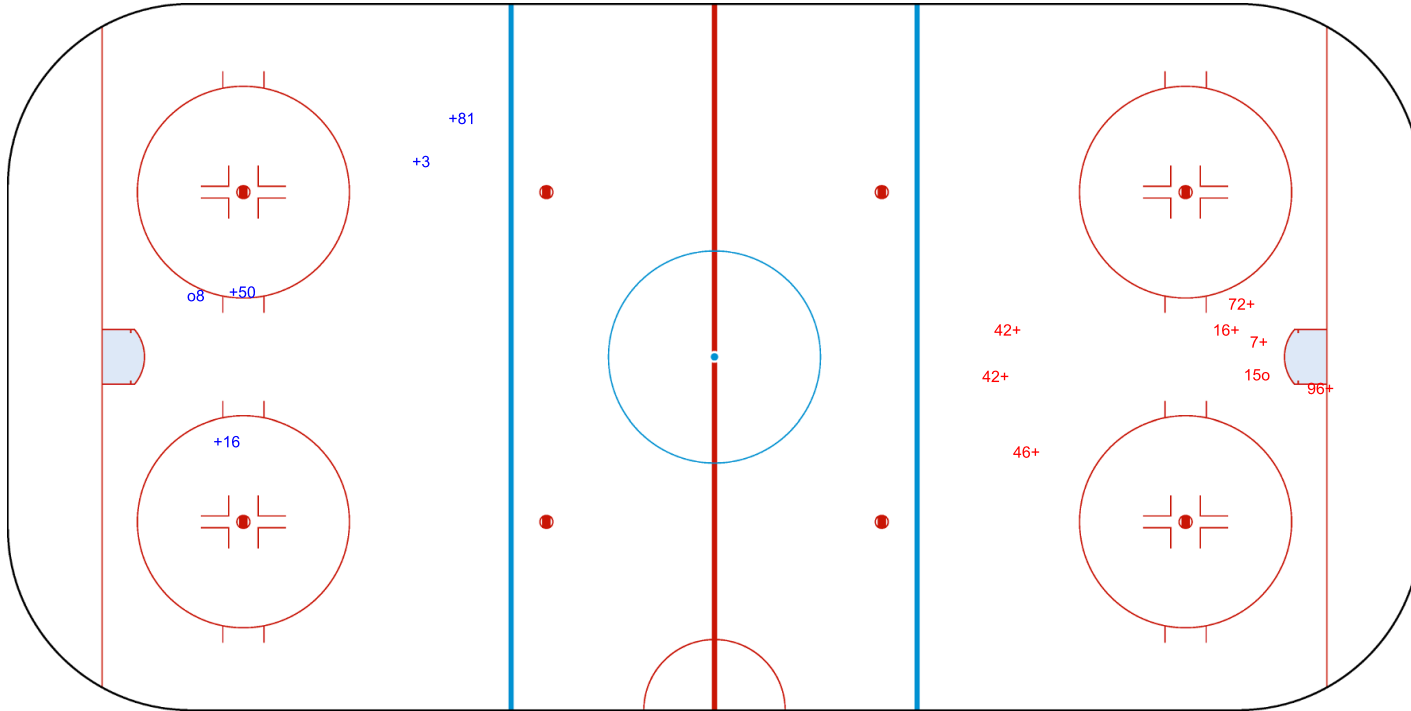

YAYLA ARENA

THU 11 NOV 2021
START TIME 19:45

ICE HOCKEY

DEUTSCHLAND CUP
ROUND ROBIN, GAME 2

Shots by GER

Goals (o): 1

SSG (+): 4

SSP (<): 0

SPG (-): 0

GK 46 of RUS

GK 60 of RUS

Period: 3

Shots by RUS

Goals (o): 1

SSG (+): 7

SSP (>): 0

SPG (-): 0

GK 32 of GER

Legend:

GK Goalkeeper

SPG Shots past goal

SSG Shots saved by goalkeeper

SSP Shots saved by player