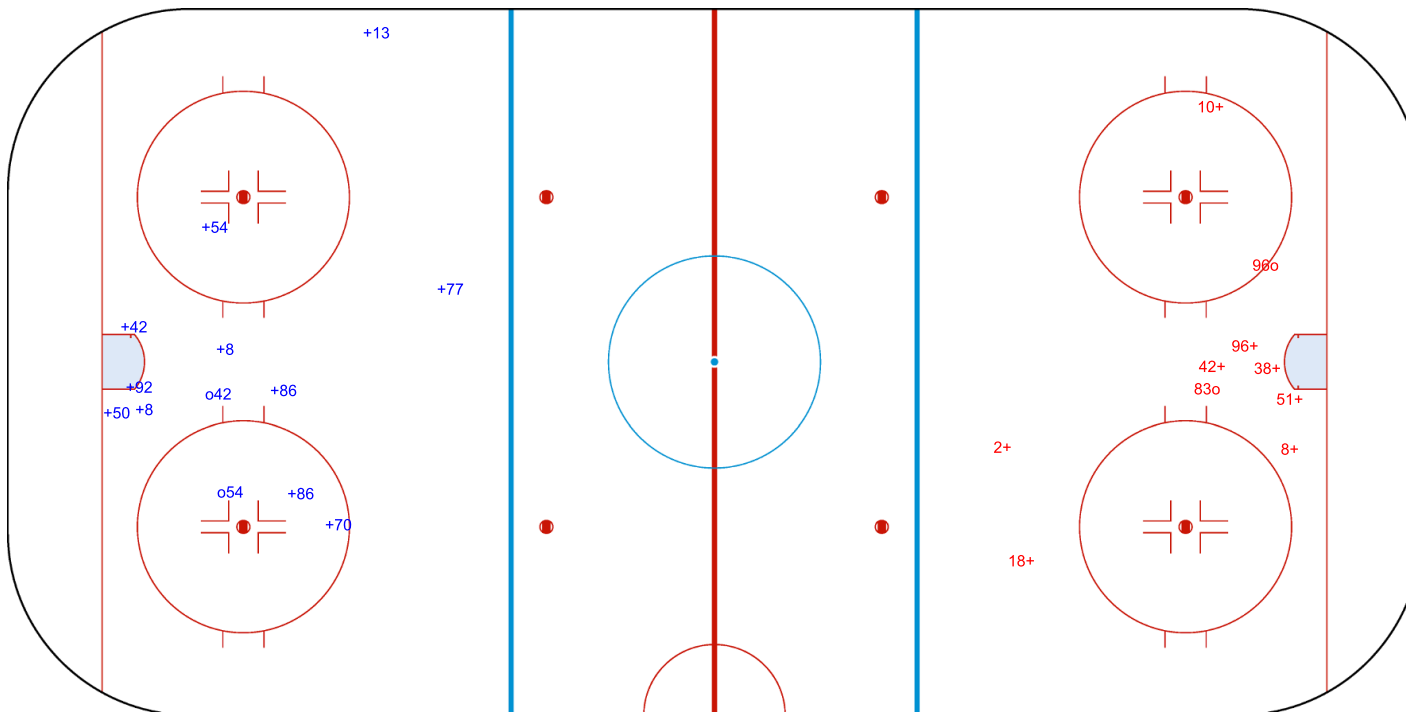

YAYLA ARENA

THU 11 NOV 2021
START TIME 19:45

ICE HOCKEY

DEUTSCHLAND CUP
ROUND ROBIN, GAME 2

SHOT CHART GER - RUS

Shots by GER
Goals (o): 2 SSG (+): 11
SSP (<): 0 SPG (-): 0

GK 60 of RUS

Period: 1

Shots by RUS
Goals (o): 2 SSG (+): 8
SSP (>): 0 SPG (-): 0

GK 32 of GER

YAYLA ARENA

THU 11 NOV 2021
START TIME 19:45

ICE HOCKEY

DEUTSCHLAND CUP
ROUND ROBIN, GAME 2

Shots by RUS

Goals (o): 0 SSG (+): 8