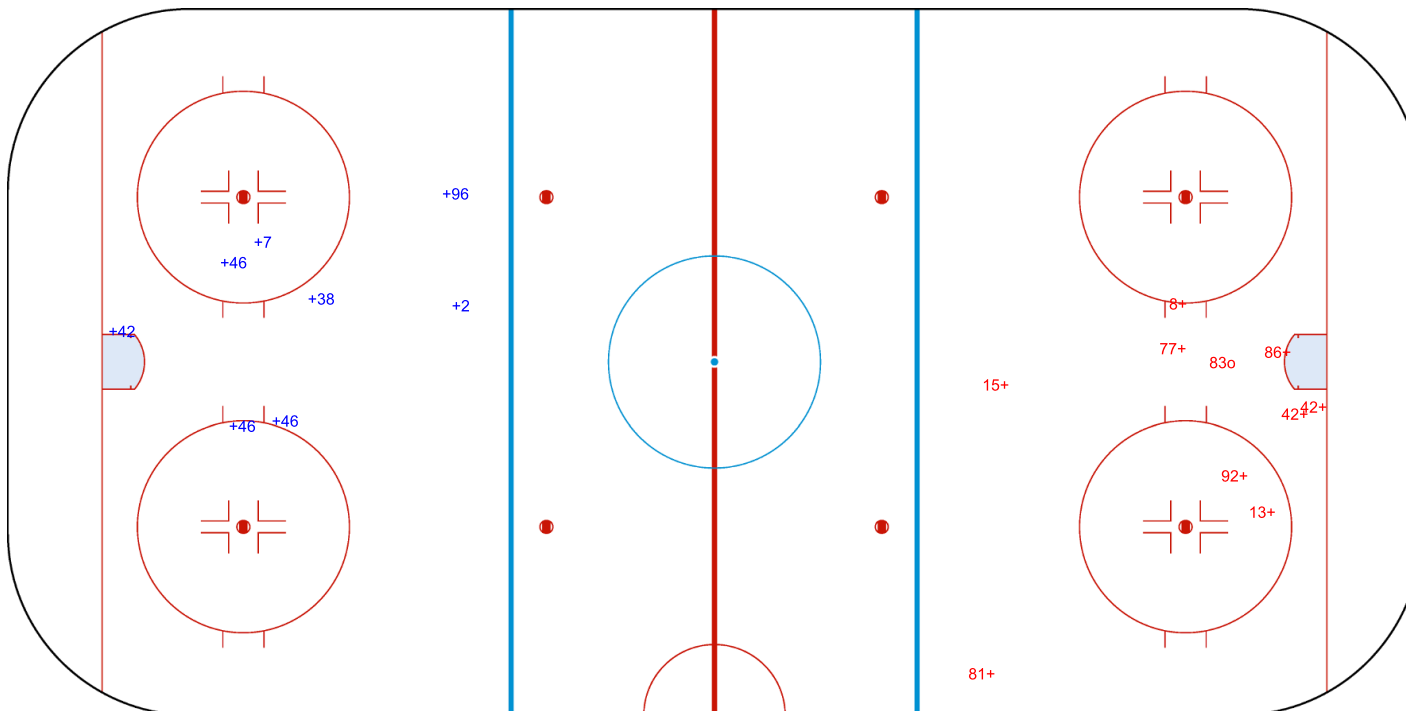

SSP (<): 0 SPG (-): 0

GK 32 of GER

Period: 2

Shots by GER

Goals (o): 1 SSG (+): 9

SSP (>): 0 SPG (-): 0

GK 60 of RUS

YAYLA ARENA

THU 11 NOV 2021
START TIME 19:45

ICE HOCKEY

DEUTSCHLAND CUP
ROUND ROBIN, GAME 2

Shots by GER

Goals (o): 1

SSG (+): 4

SSP (<): 0

SPG (-): 0