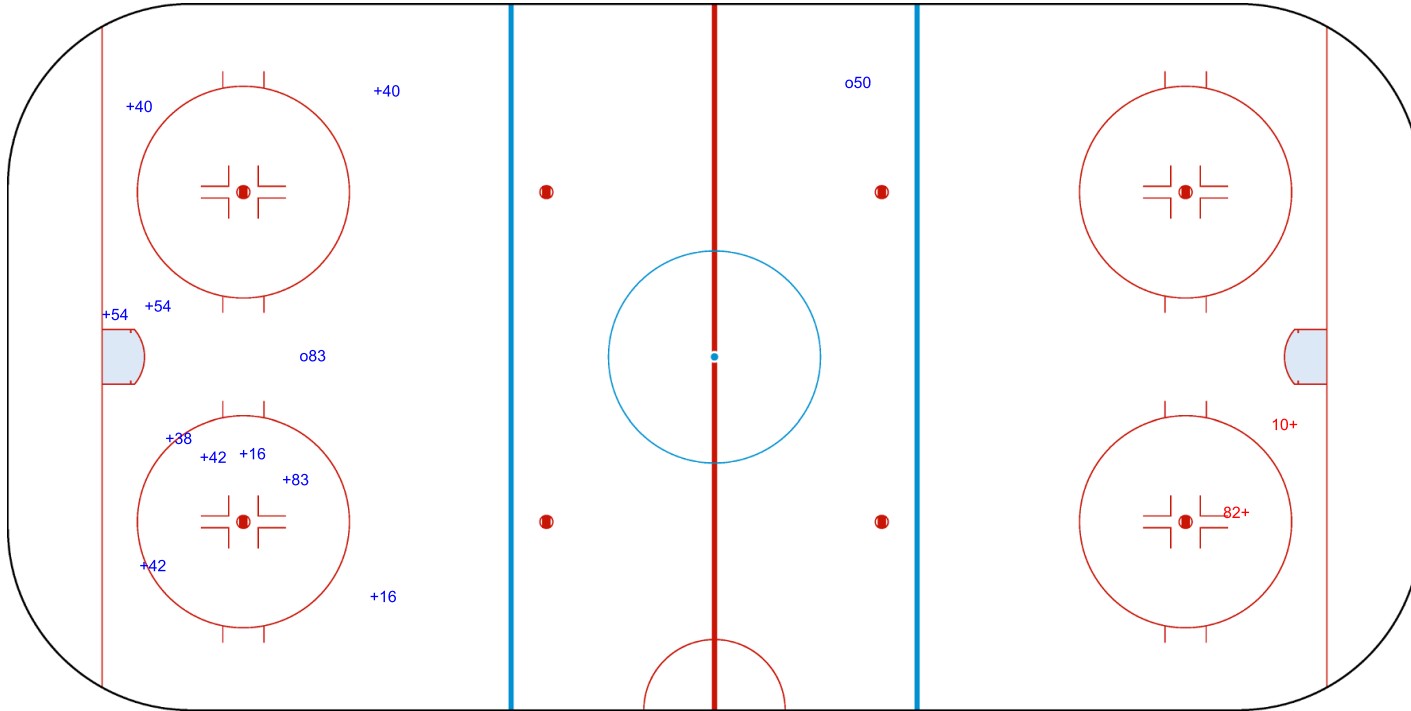

DEUTSCHLAND CUP
ROUND ROBIN, GAME 3

Shots by GER
Goals (o): 2
SSP (<): 0
SSG (+): 10
SPG (-): 0

SUI → Period: 3 ← GER

Shots by SUI
Goals (o): 0
SSP (>): 0
SSG (+): 2
SPG (-): 0

GK 36 of SUI

ENG

GK 1 of GER

Legend:
ENG Empty net goal GK Goalkeeper SPG Shots past goal SSG Shots saved by goalkeeper SSP Shots saved by player