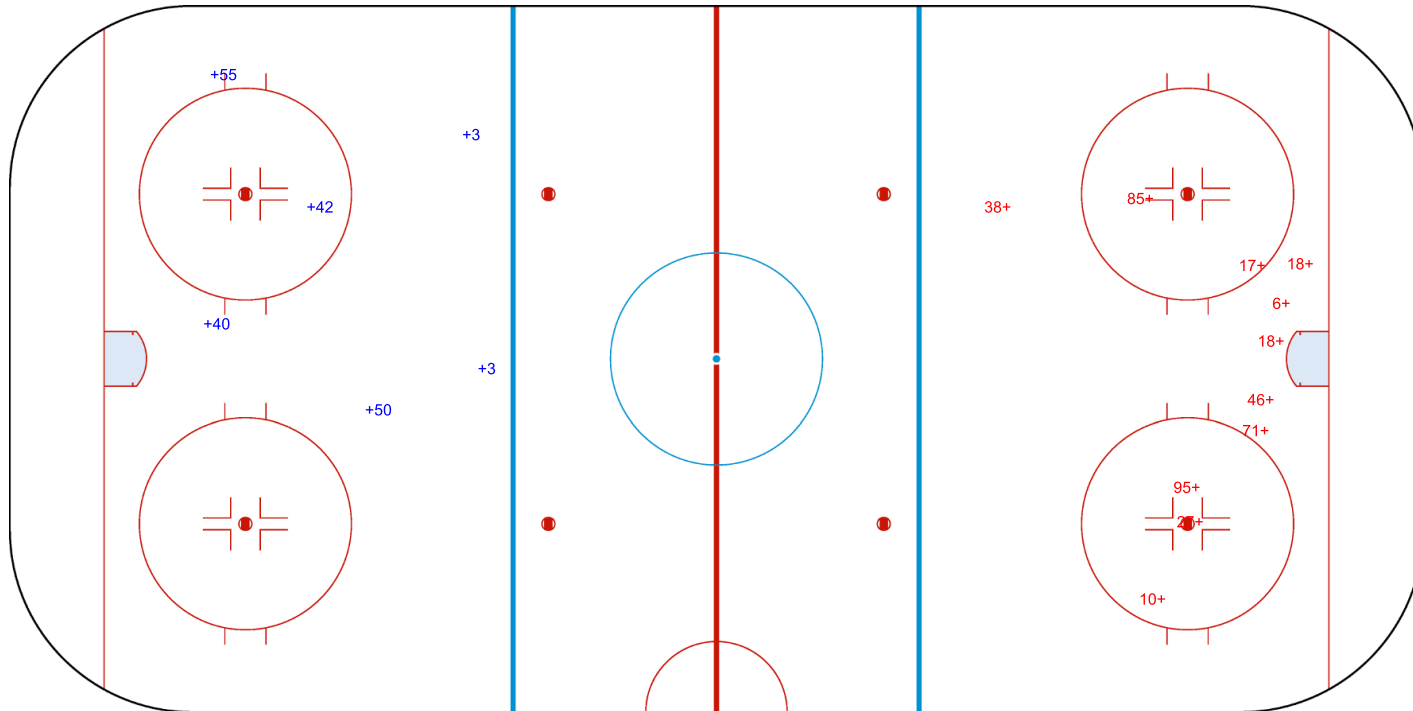

YAYLA ARENA

SAT 13 NOV 2021
START TIME 14:30

ICE HOCKEY

DEUTSCHLAND CUP
ROUND ROBIN, GAME 3

SHOT CHART GER - SUI

Shots by GER
Goals (o): 0 SSG (+): 6
SSP (<): 0 SPG (-): 0

GK 36 of SUI

Period: 1

Shots by SUI
Goals (o): 0 SSG (+): 11
SSP (>): 0 SPG (-): 0

GK 1 of GER

YAYLA ARENA

SAT 13 NOV 2021
START TIME 14:30

ICE HOCKEY

DEUTSCHLAND CUP
ROUND ROBIN, GAME 3

Shots by SUI
Goals (o): 0
SSP (<): 0
SSG (+): 15
SPG (-): 0

Period: 2

Shots by GER
Goals (o): 1
SSP (>): 0
SSG (+): 7
SPG (-): 0

GK 1 of GER

o8

GK 36 of SUI

YAYLA ARENA

SAT 13 NOV 2021
START TIME 14:30

ICE HOCKEY