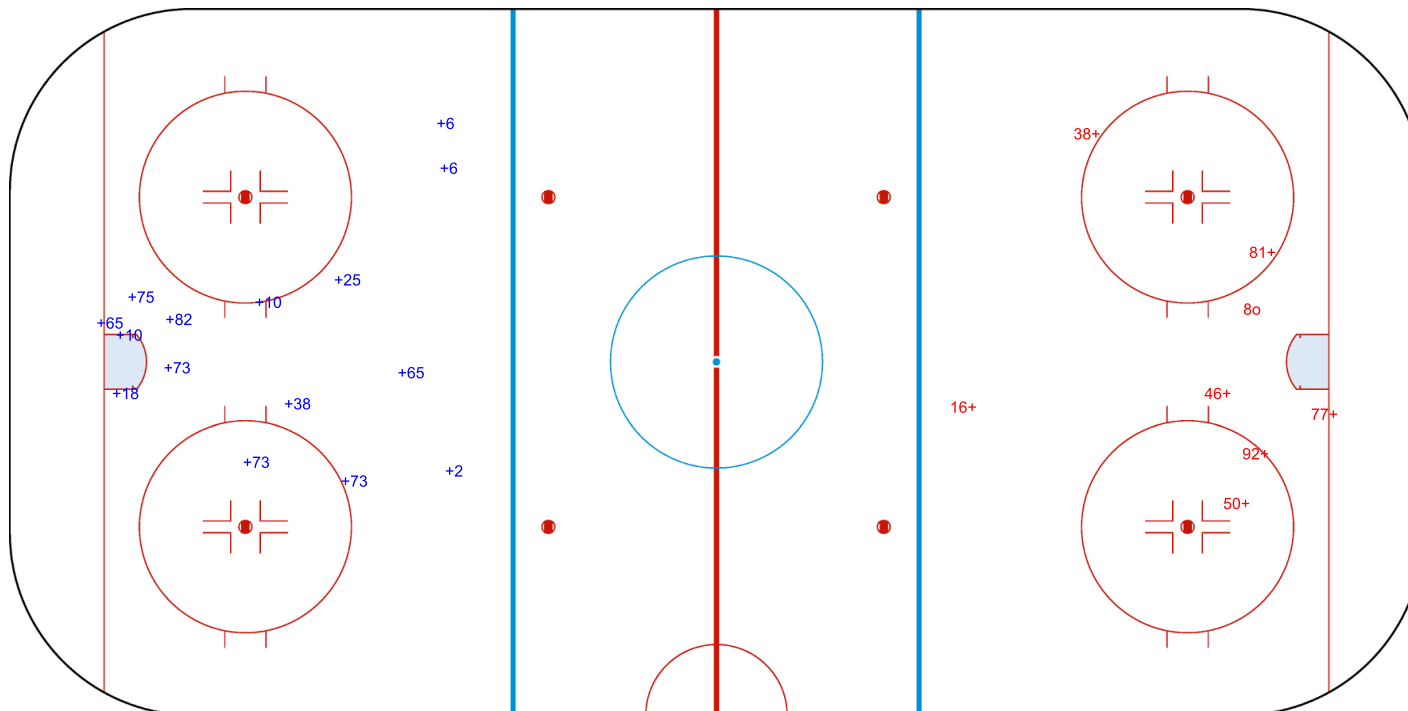

Shots by SUI
Goals (o): 0 SSG (+): 11
SSP (>): 0 SPG (-): 0

GK 1 of GER

YAYLA ARENA

SAT 13 NOV 2021
START TIME 14:30

ICE HOCKEY

DEUTSCHLAND CUP
ROUND ROBIN, GAME 3

Shots by SUI
Goals (o): 0
SSP (<): 0
SSG (+): 15
SPG (-): 0

Period: 2

Shots by GER
Goals (o): 1
SSP (>): 0
SSG (+): 7
SPG (-): 0

GK 1 of GER

o8

GK 36 of SUI

YAYLA ARENA

SAT 13 NOV 2021
START TIME 14:30

ICE HOCKEY