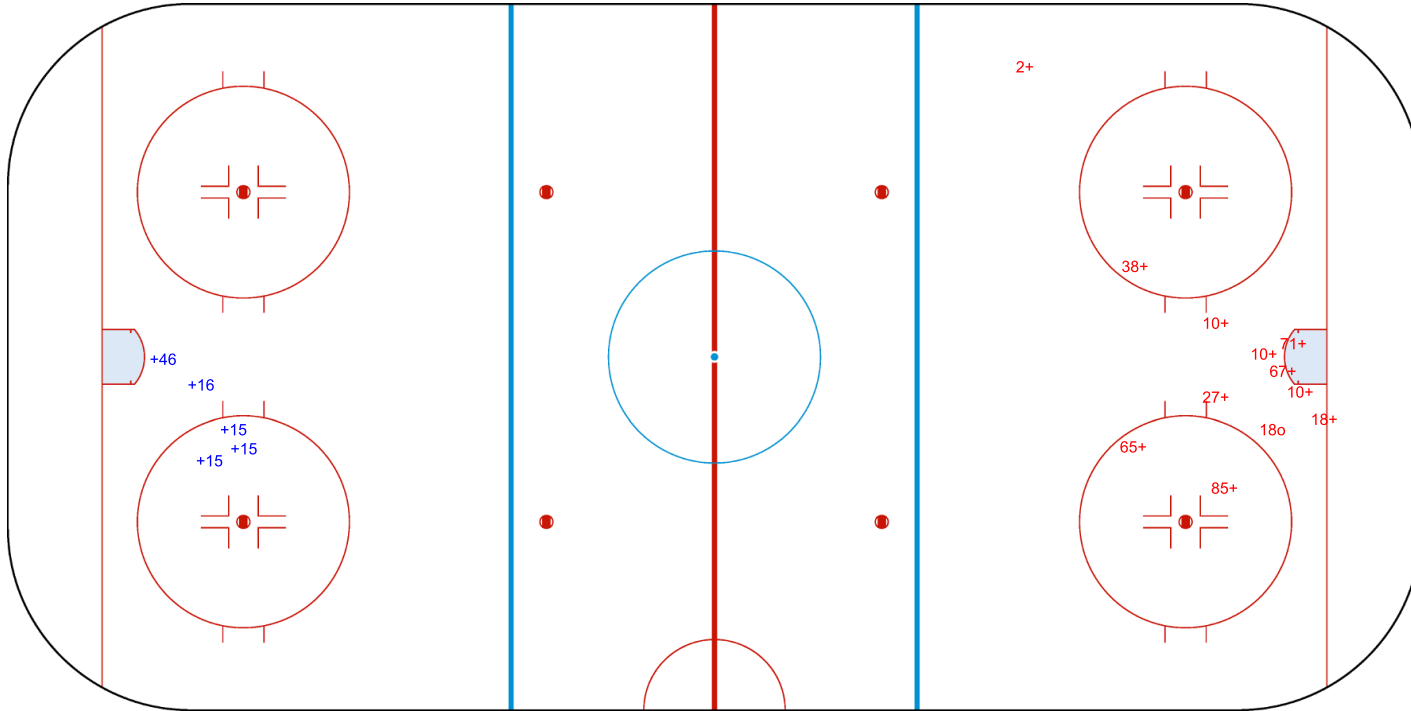

Goals (o): 1

SSP (>): 0

SSG (+): 11

SPG (-): 0

GK 30 of RUS

Legend:

GK Goalkeeper

SPG Shots past goal