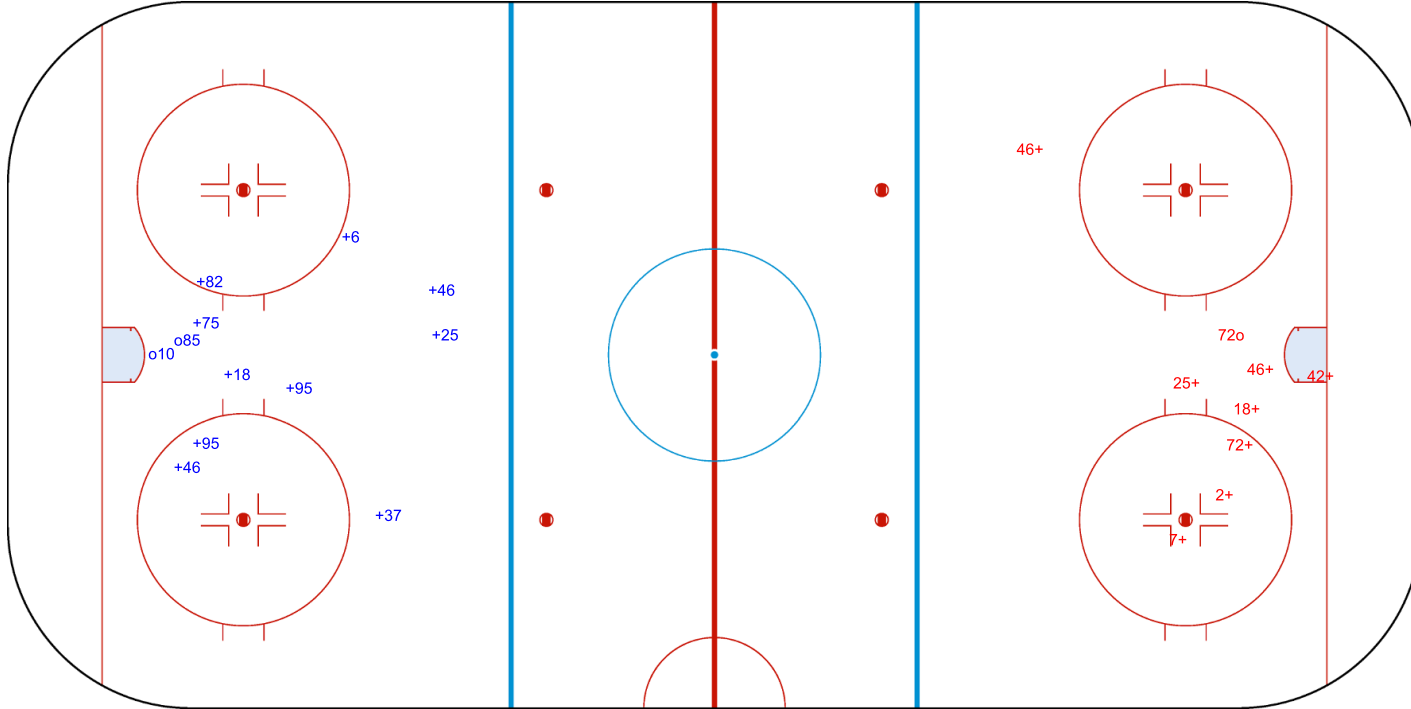

Shots by SUI
Goals (o): 0 SSG (+): 8
SSP (>): 0 SPG (-): 0

GK 30 of RUS

YAYLA ARENA

SUN 14 NOV 2021
START TIME 11:00

ICE HOCKEY

DEUTSCHLAND CUP
ROUND ROBIN, GAME 5

Shots by SUI
Goals (o): 2
SSP (<): 0
SSG (+): 10
SPG (-): 0

Period: 2

Shots by RUS
Goals (o): 1
SSP (>): 0
SSG (+): 8
SPG (-): 0

GK 30 of RUS

GK 35 of SUI

YAYLA ARENA

SUN 14 NOV 2021
START TIME 11:00

ICE HOCKEY

DEUTSCHLAND CUP
ROUND ROBIN, GAME 5