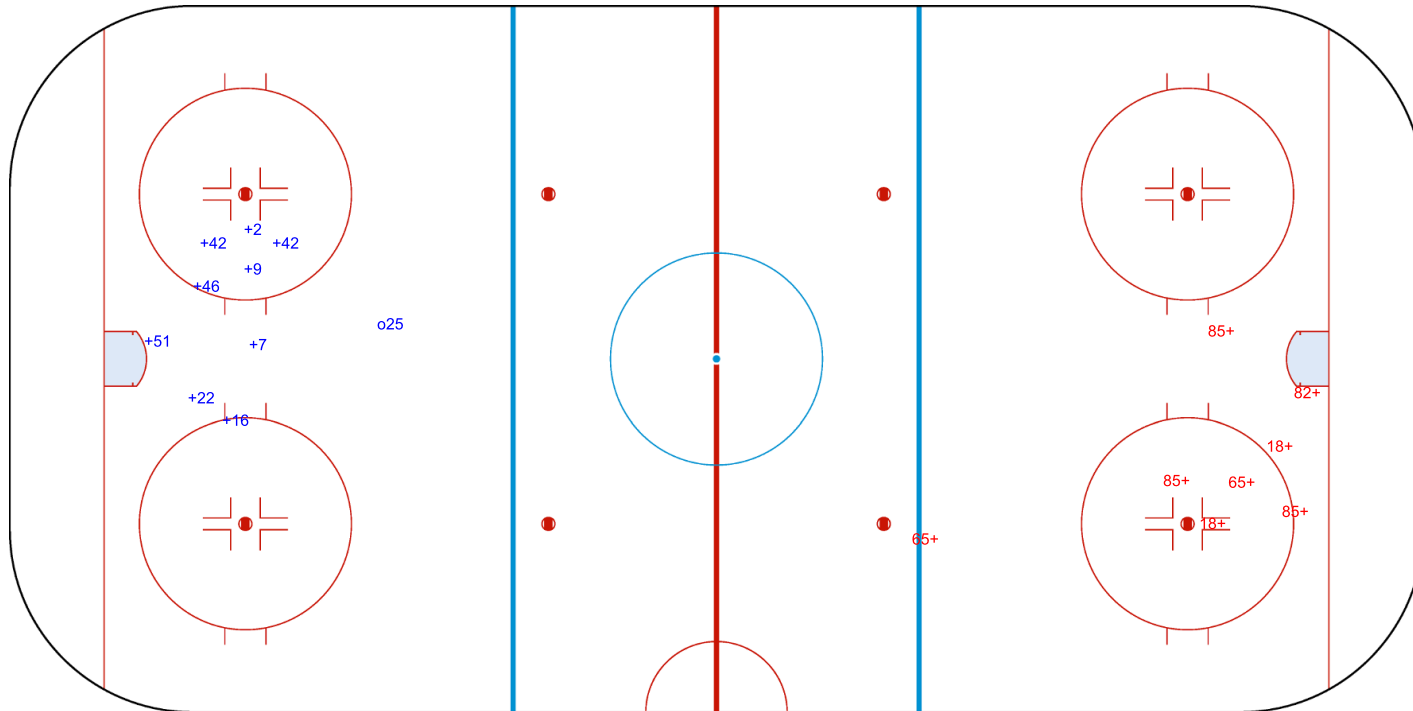

YAYLA ARENA

SUN 14 NOV 2021
START TIME 11:00

ICE HOCKEY

DEUTSCHLAND CUP
ROUND ROBIN, GAME 5

SHOT CHART SUI - RUS

Shots by RUS
Goals (o): 1 SSG (+): 9
SSP (<): 0 SPG (-): 0

GK 35 of SUI

Period: 1

Shots by SUI
Goals (o): 0 SSG (+): 8
SSP (>): 0 SPG (-): 0

GK 30 of RUS

YAYLA ARENA

SUN 14 NOV 2021
START TIME 11:00

ICE HOCKEY

DEUTSCHLAND CUP
ROUND ROBIN, GAME 5

Shots by SUI
Goals (o): 2
SSP (<): 0
SSG (+): 10
SPG (-): 0

Period: 2

Shots by RUS
Goals (o): 1
SSP (>): 0
SSG (+): 8
SPG (-): 0

GK 30 of RUS

GK 35 of SUI

YAYLA ARENA

SUN 14 NOV 2021
START TIME 11:00

ICE HOCKEY

DEUTSCHLAND CUP
ROUND ROBIN, GAME 5