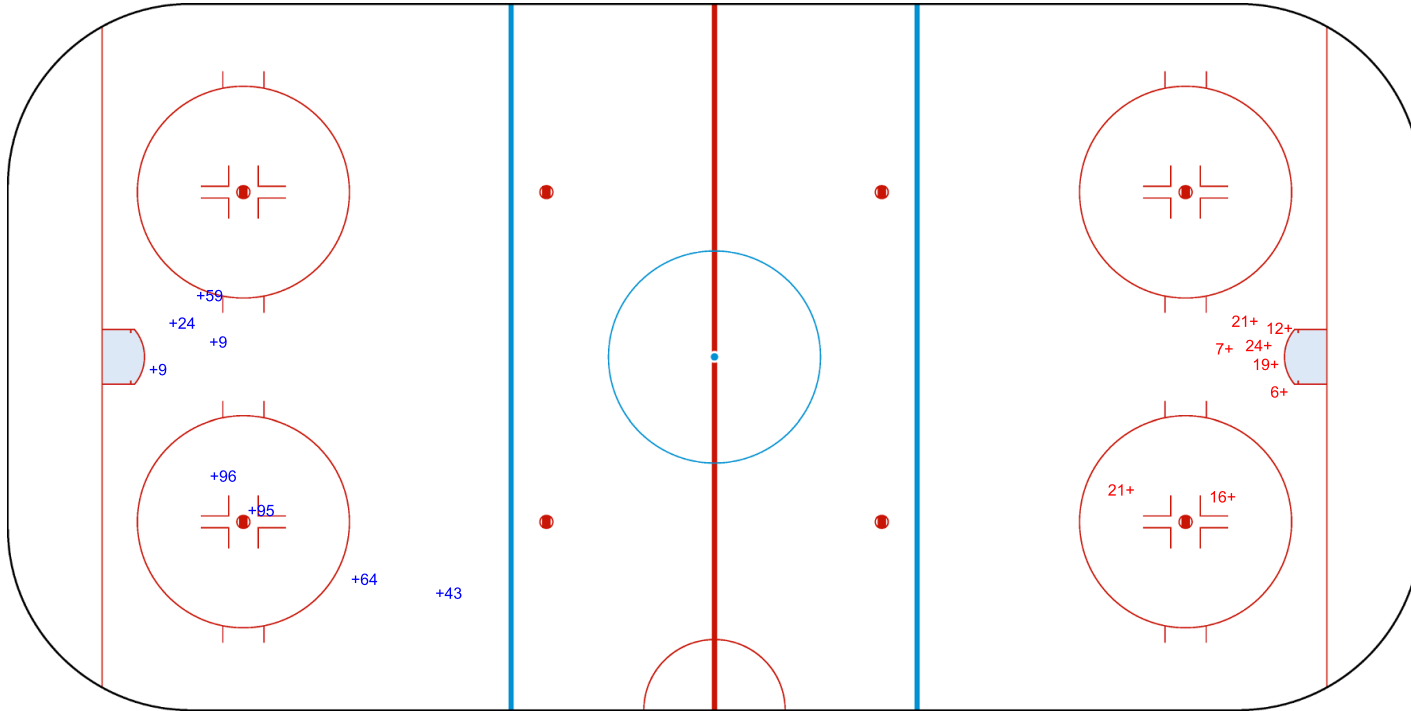

YAYLA ARENA

SAT 12 NOV 2022
START TIME 17:30

ICE HOCKEY

DEUTSCHLAND CUP
ROUND ROBIN, GAME 4

Shots by GER

Goals (o): 0

SSP (<): 0

SSG (+): 8

SPG (-): 0

GK 30 of AUT

3rd Period

Shots by AUT

Goals (o): 0

SSP (>): 0

SSG (+): 8

SPG (-): 0

GK 32 of GER

Legend:

GK Goalkeeper

SPG Shots past goal

SSG Shots saved by goalkeeper

SSP Shots saved by player