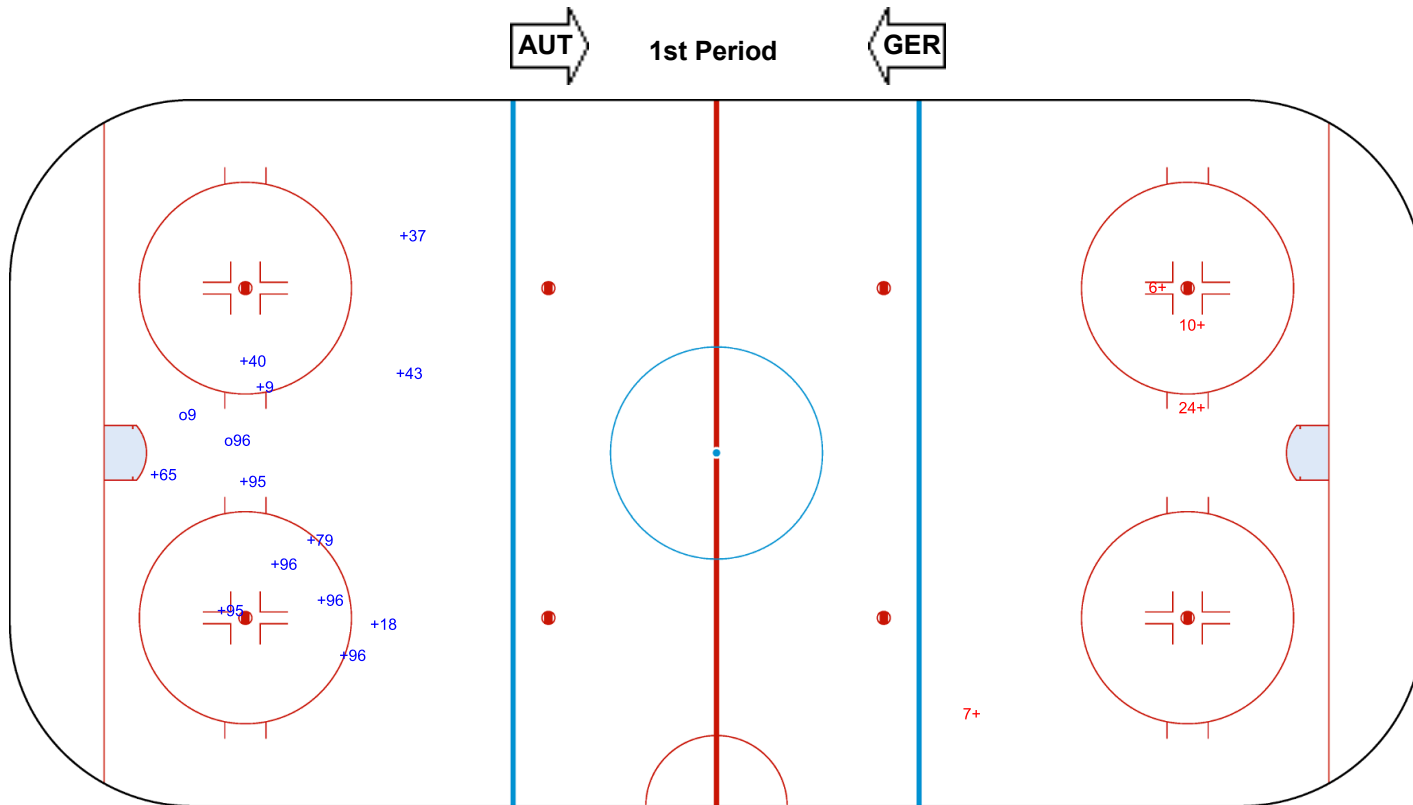

YAYLA ARENA

SAT 12 NOV 2022
START TIME 17:30

ICE HOCKEY

DEUTSCHLAND CUP
ROUND ROBIN, GAME 4

SHOT CHART GER - AUT

Shots by GER
Goals (o): 2 SSG (+): 12
SSP (<): 0 SPG (-): 0

Shots by AUT
Goals (o): 0 SSG (+): 4
SSP (>): 0 SPG (-): 0

GK 30 of AUT

GK 32 of GER

YAYLA ARENA

SAT 12 NOV 2022
START TIME 17:30

ICE HOCKEY

DEUTSCHLAND CUP
ROUND ROBIN, GAME 4

Shots by AUT
Goals (o): 0
SSP (<): 0
SSG (+): 12
SPG (-): 0

GER → 2nd Period ← AUT