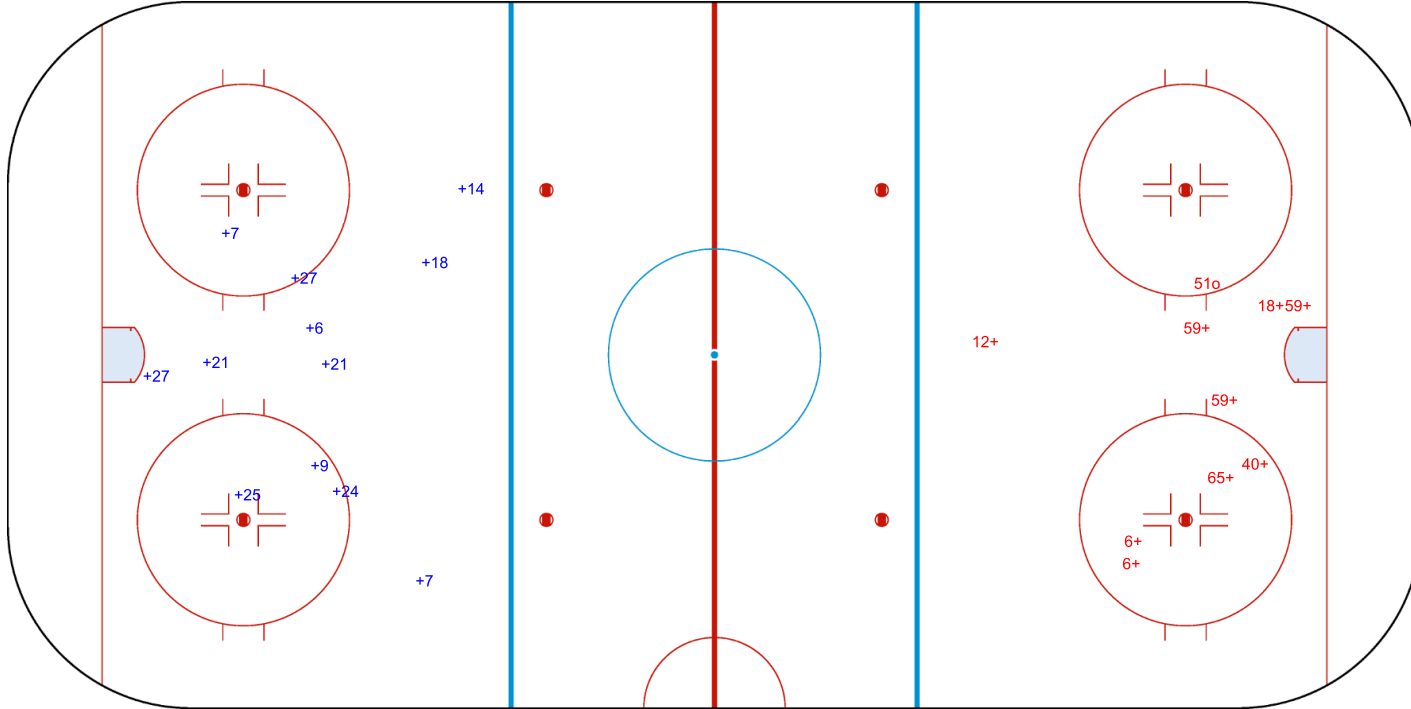

YAYLA ARENA

SAT 12 NOV 2022
START TIME 17:30

ICE HOCKEY

DEUTSCHLAND CUP
ROUND ROBIN, GAME 4

Shots by AUT
Goals (o): 0
SSP (<): 0
SSG (+): 12
SPG (-): 0

GER → 2nd Period ← AUT

Shots by GER
Goals (o): 1
SSP (>): 0
SSG (+): 9
SPG (-): 0

GK 32 of GER

GK 30 of AUT