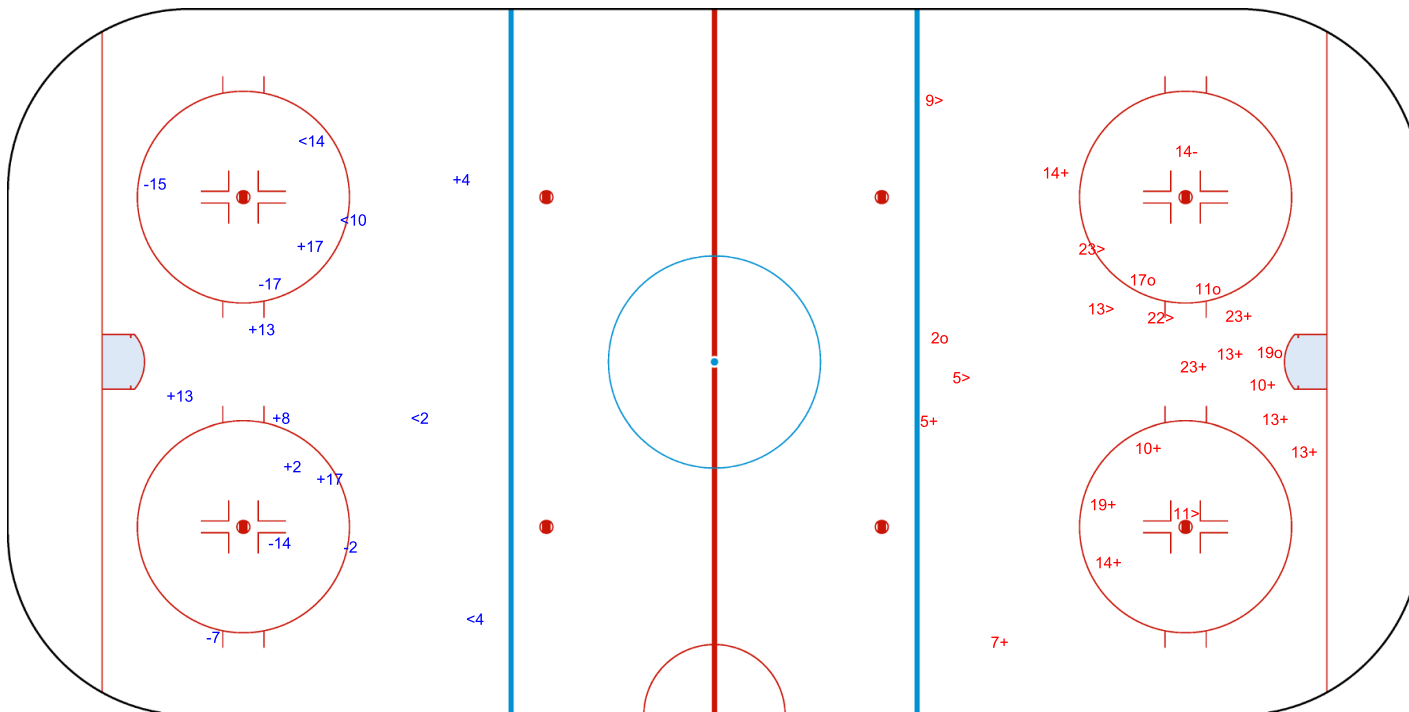

SHOT CHART  
GBR - NED

Shots by GBR  
Goals (o): 3  
SSP (<): 10

SSG (+): 6  
SPG (-): 5

GK 25 of NED

1st Period

Shots by NED  
Goals (o): 0  
SSP (>): 2

SSG (+): 5  
SPG (-): 2

GK 25 of GBR

Shots by NED

Goals (o): 0    SSG (+): 7

SSP (<): 4    SPG (-): 5

GK 25 of GBR

2nd Period

Shots by GBR

Goals (o): 4    SSG (+): 12

SSP (>): 6    SPG (-): 1