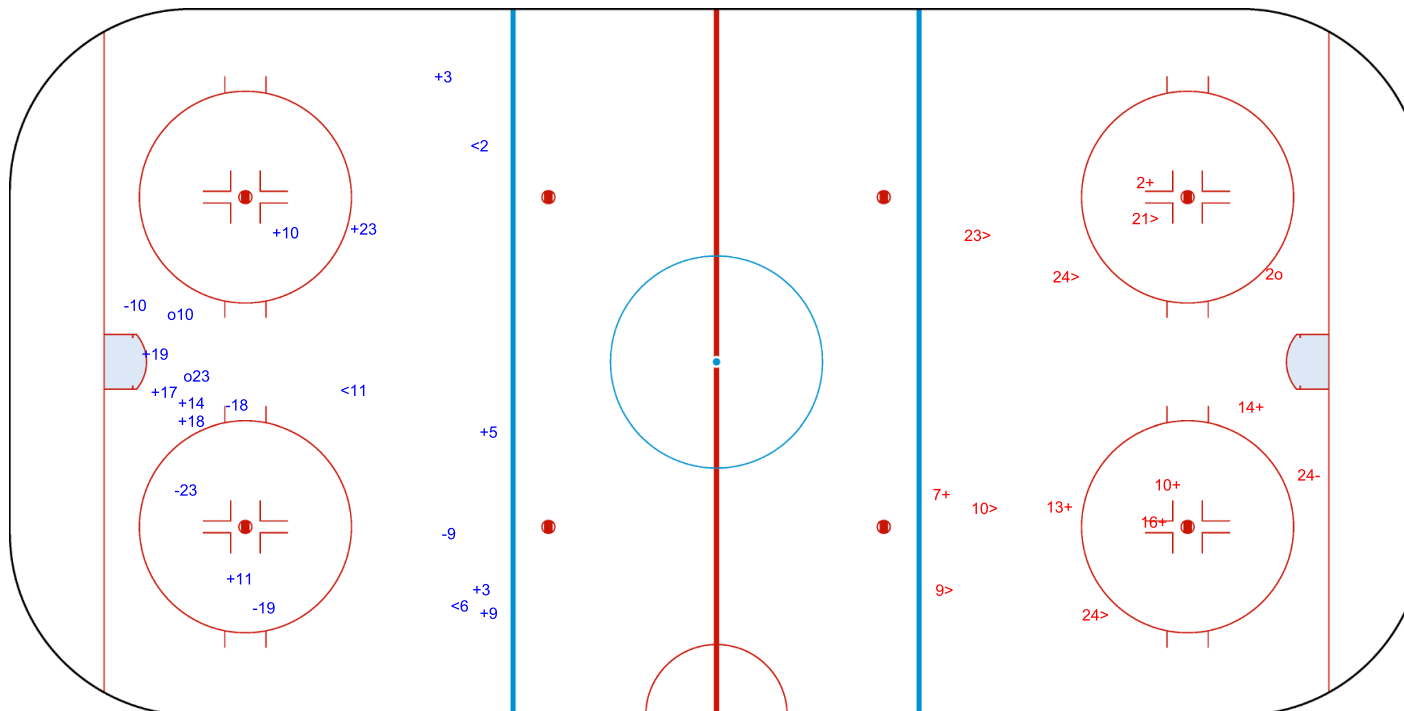

Shots by GBR

Goals (o): 2   SSG (+): 11
SSP (-): 3   SPG (-): 5

GK 1 of NED

3rd Period

Shots by NED

Goals (o): 1   SSG (+): 6
SSP (>): 6   SPG (-): 1

GK 25 of GBR

Legend:	
GK	Goalkeeper
SPG	Shots past goal
SSG	Shots saved by goalkeeper
SSP	Shots saved by player