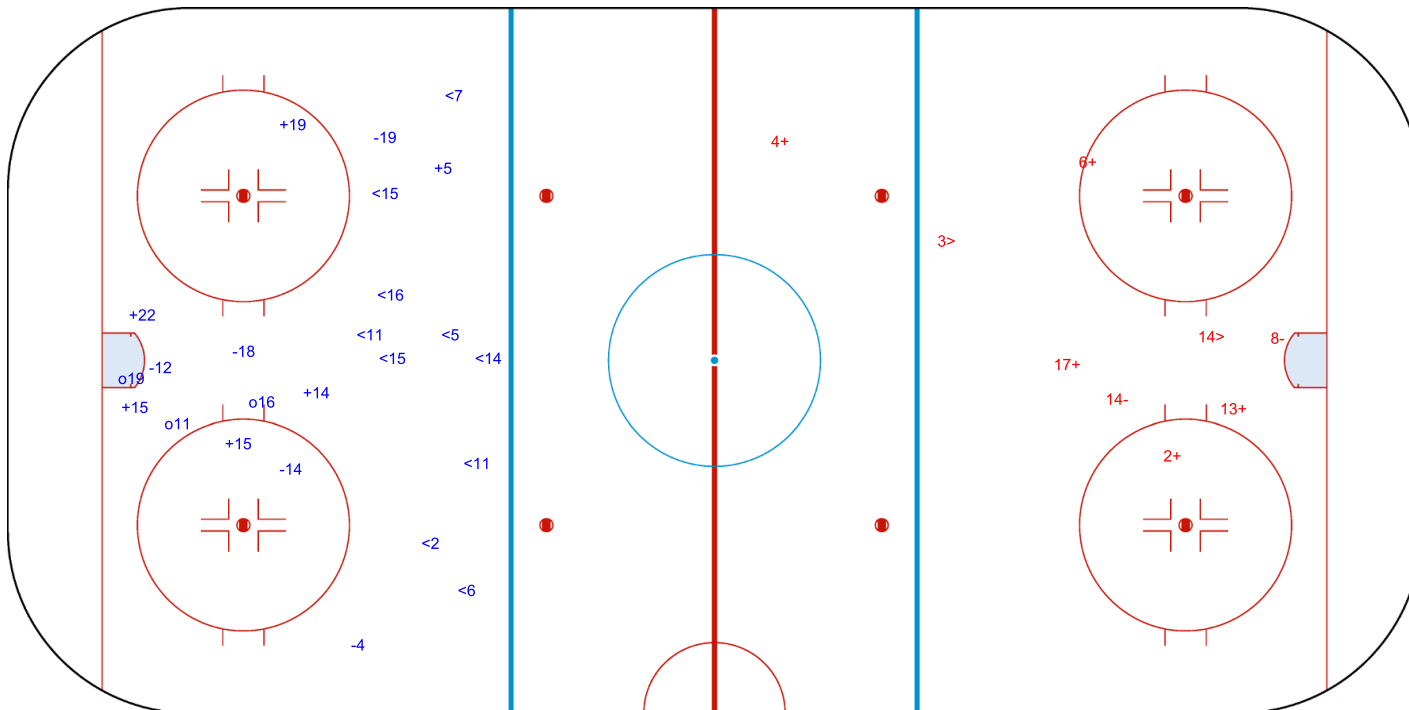

SHOT CHART  
GBR - NED

Shots by GBR  
Goals (o): 3  
SSP (<): 10

SSG (+): 6  
SPG (-): 5

GK 25 of NED

1st Period

Shots by NED  
Goals (o): 0  
SSP (>): 2

SSG (+): 5  
SPG (-): 2

GK 25 of GBR

Shots by NED

Goals (o): 0    SSG (+): 7

SSP (<): 4    SPG (-): 5

GK 25 of GBR

2nd Period

Shots by GBR

Goals (o): 4    SSG (+): 12

SSP (>): 6    SPG (-): 1