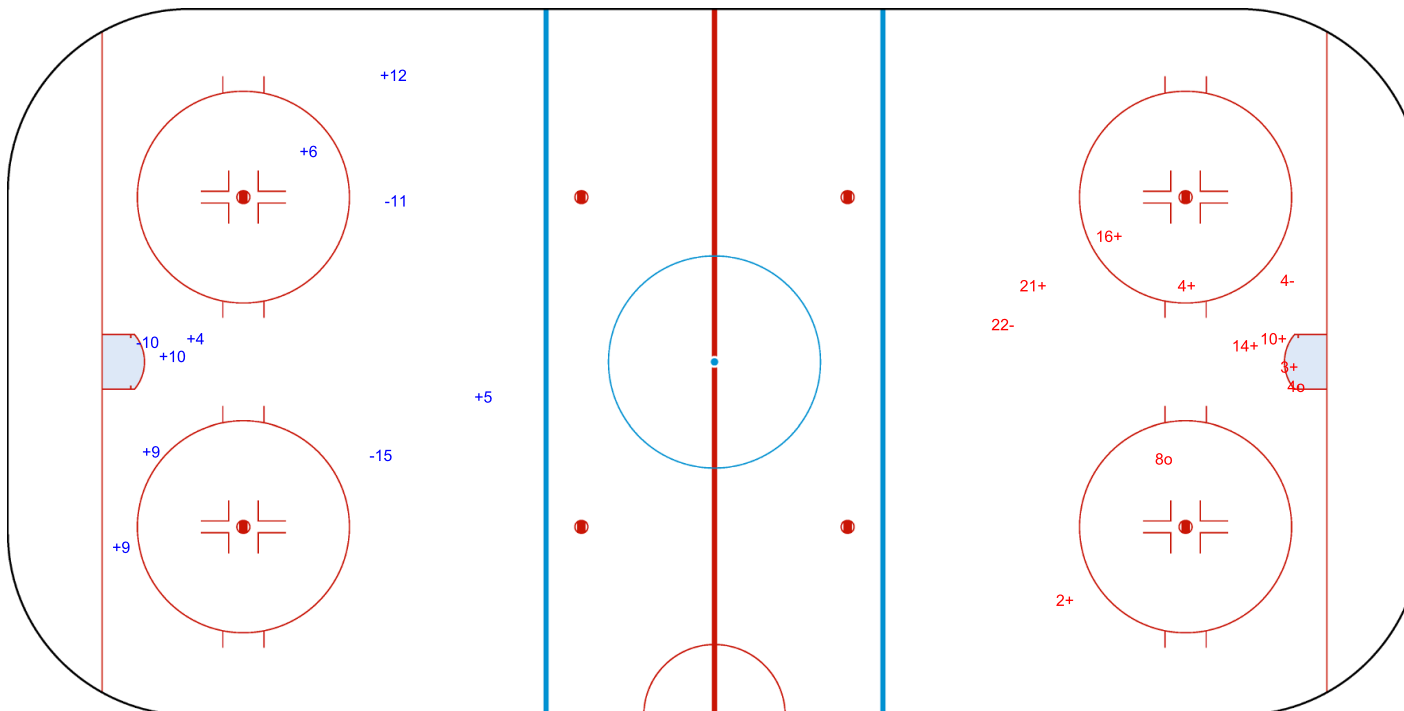

3rd Period

POL

Shots by AUT

Goals (o): 2 SSG (+): 7
SSP (>): 0 SPG (-): 2

GK 1 of POL

Legend:	
GK	Goalkeeper
SPG	Shots past goal
SSG	Shots saved by goalkeeper
SSP	Shots saved by player