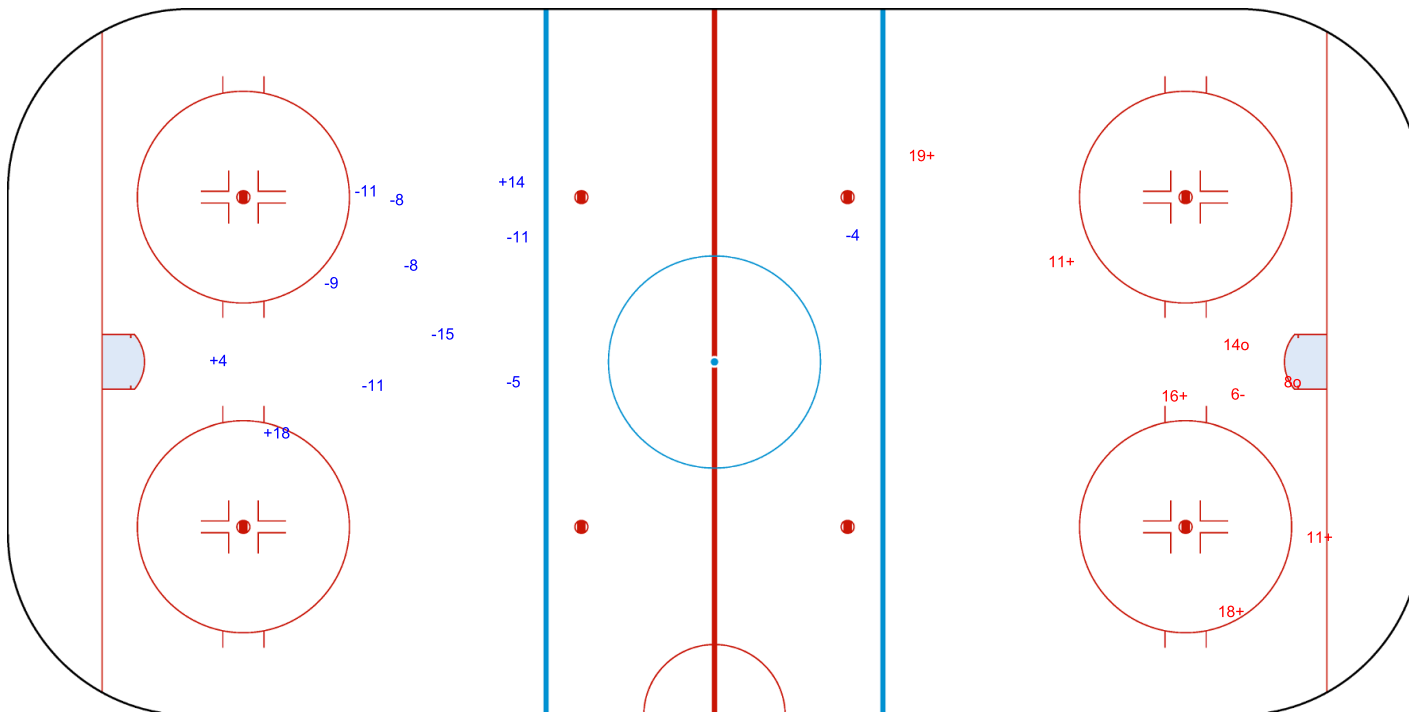

SHOT CHART
POL - AUT

Shots by POL
Goals (o): 0
SSG (+): 3
SSP (-): 0
SPG (-): 9

GK 20 of AUT

AUT → 1st Period ← POL

Shots by AUT
Goals (o): 2
SSG (>): 0
SSG (+): 5
SPG (-): 1

GK 1 of POL

Shots by AUT
Goals (o): 0 SSG (+): 11
SSP (<): 0 SPG (-): 3