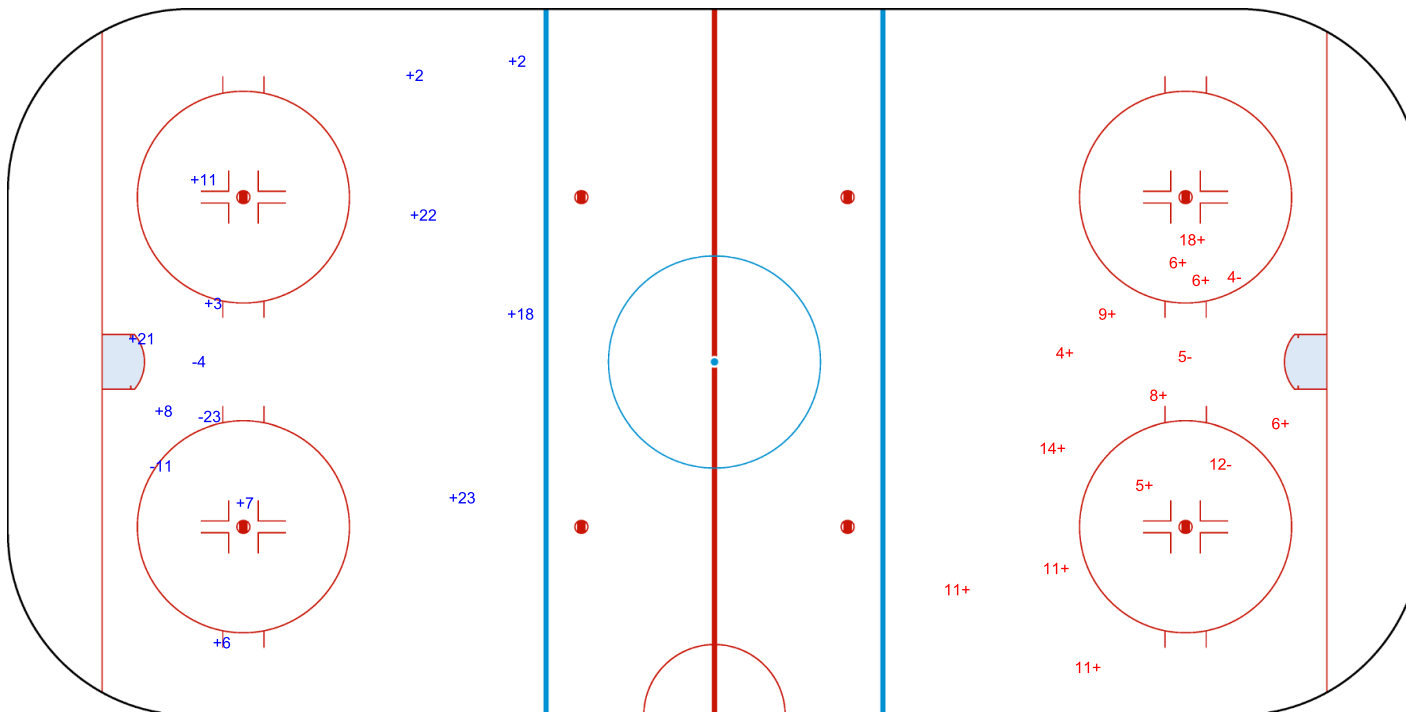

SHOT CHART
POL - AUT

Shots by POL
Goals (o): 0
SSG (+): 3
SSP (-): 0
SPG (-): 9

GK 20 of AUT

AUT → 1st Period ← POL

Shots by AUT
Goals (o): 2
SSG (>): 0
SSG (+): 5
SPG (-): 1

GK 1 of POL

Shots by AUT
Goals (o): 0 SSG (+): 11
SSP (<): 0 SPG (-): 3

GK 1 of POL

POL → 2nd Period ← AUT

Shots by POL
Goals (o): 0 SSG (+): 12
SSP (>): 0 SPG (-): 3

GK 20 of AUT

Shots by POL

Goals (o): 0 SSG (+): 7
SSP (<): 0 SPG (-): 3

GK 20 of AUT

AUT