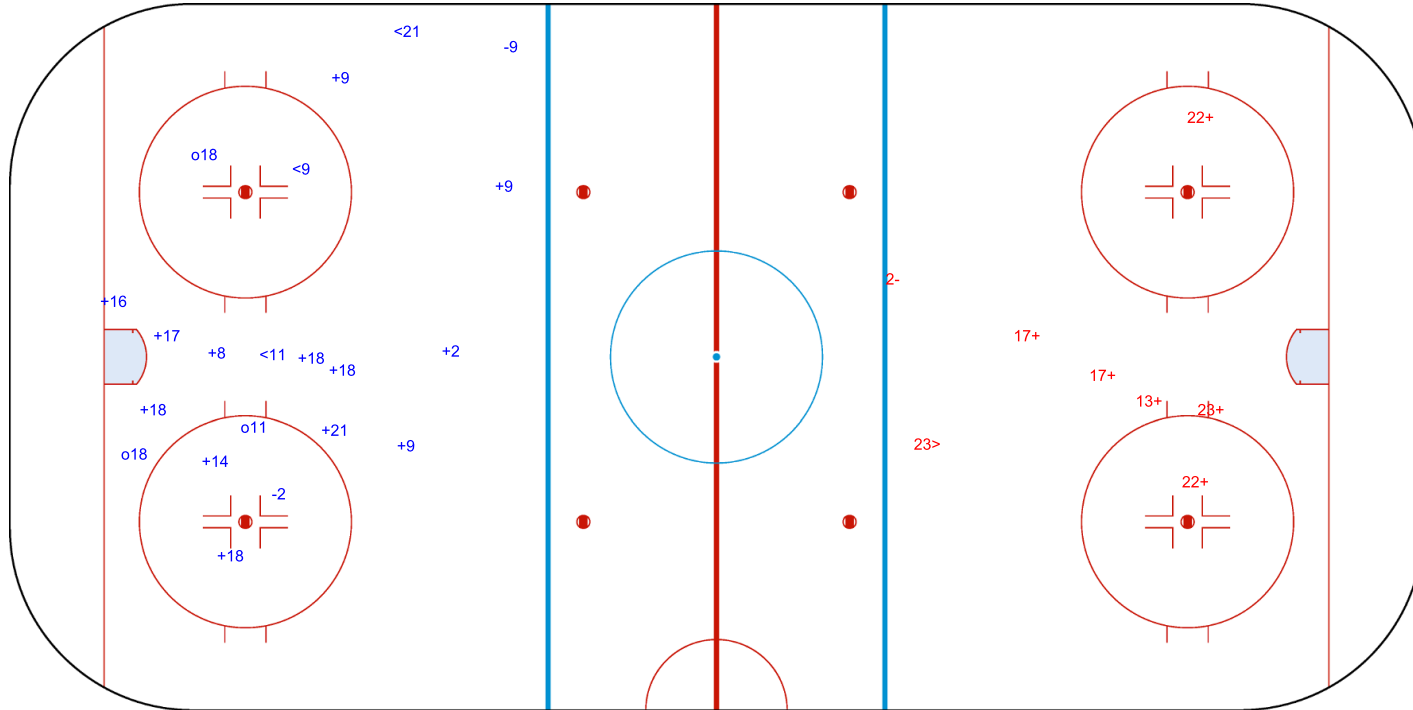

SHOT CHART  
ESP - GBR

Shots by ESP  
Goals (o): 3  
SSG (+): 13  
SSP (-): 3  
SPG (-): 2

GK 20 of GBR

GBR → 1st Period ← ESP

Shots by GBR  
Goals (o): 0  
SSG (+): 6  
SSP (>): 1  
SPG (-): 1

GK 20 of ESP

Shots by GBR

Goals (o): 1    SSG (+): 5  
SSP (<): 5    SPG (-): 4

GK 20 of ESP

ESP →    2nd Period    ← GBR

Shots by ESP

Goals (o): 0    SSG (+): 10  
SSP (>): 6    SPG (-): 1

GK 20 of GBR

Shots by ESP  
Goals (o): 0    SSG (+): 7  
SSP (-): 8    SPG (-): 3