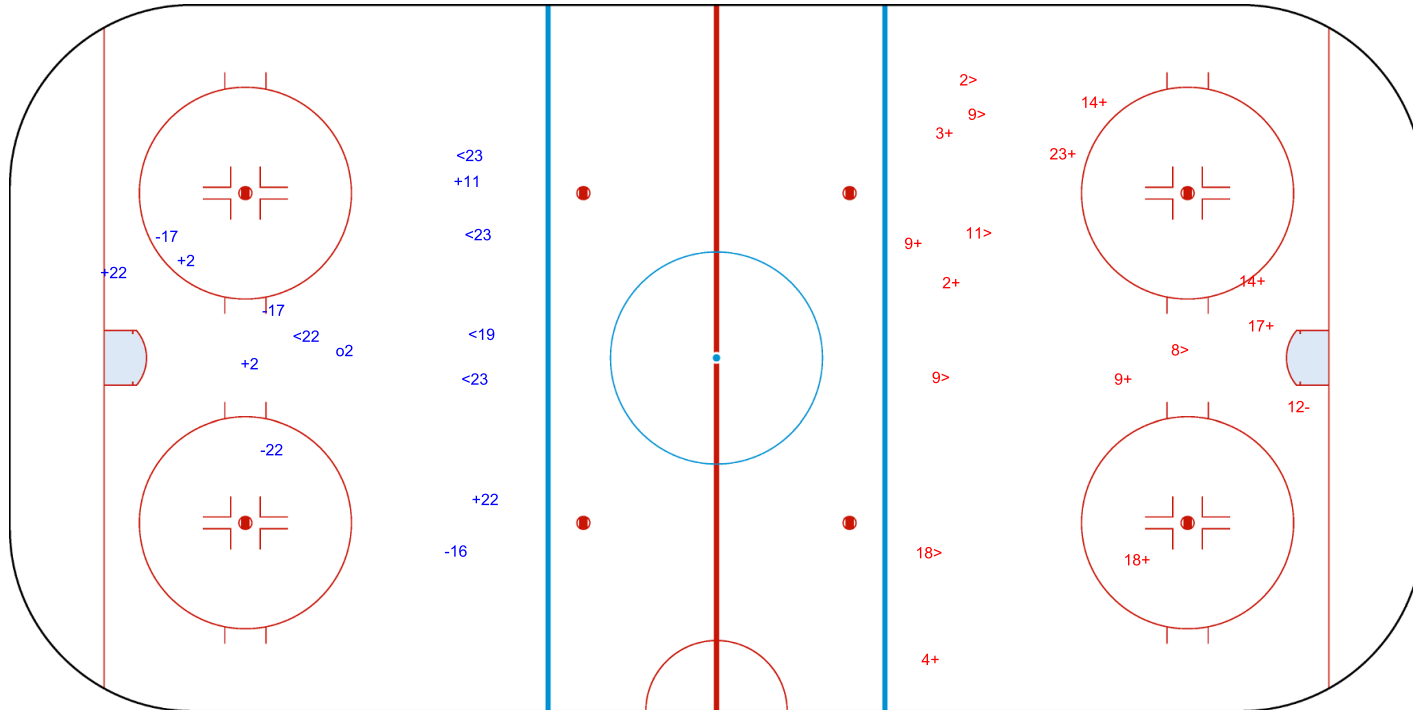

SHOT CHART  
ESP - GBR

Shots by ESP  
Goals (o): 3  
SSG (+): 13  
SSP (-): 3  
SPG (-): 2

GK 20 of GBR

GBR → 1st Period ← ESP

Shots by GBR  
Goals (o): 0  
SSG (+): 6  
SSP (>): 1  
SPG (-): 1

GK 20 of ESP

Shots by GBR

Goals (o): 1    SSG (+): 5  
SSP (<): 5    SPG (-): 4

GK 20 of ESP

ESP →    2nd Period    ← GBR

Shots by ESP

Goals (o): 0    SSG (+): 10  
SSP (>): 6    SPG (-): 1

GK 20 of GBR

Shots by ESP  
Goals (o): 0    SSG (+): 7  
SSP (-): 8    SPG (-): 3