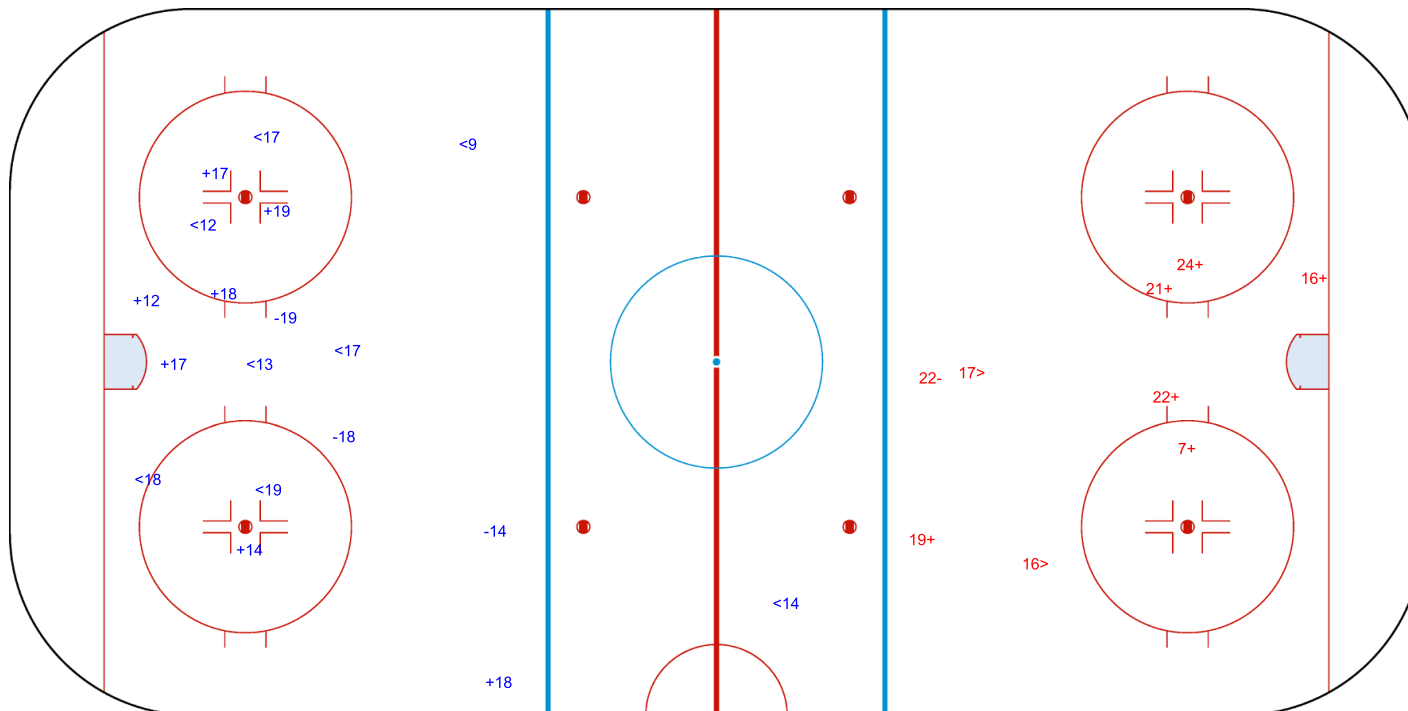

SHOT CHART  
ESP - GBR

Shots by ESP  
Goals (o): 3  
SSG (+): 13  
SSP (-): 3  
SPG (-): 2

GK 20 of GBR

GBR → 1st Period ← ESP

Shots by GBR  
Goals (o): 0  
SSG (+): 6  
SSP (>): 1  
SPG (-): 1

GK 20 of ESP

Shots by GBR

Goals (o): 1    SSG (+): 5  
SSP (<): 5    SPG (-): 4

GK 20 of ESP

ESP →    2nd Period    ← GBR

Shots by ESP

Goals (o): 0    SSG (+): 10  
SSP (>): 6    SPG (-): 1

GK 20 of GBR

Shots by ESP  
Goals (o): 0    SSG (+): 7  
SSP (-): 8    SPG (-): 3

GK 20 of GBR

GBR → 3rd Period ← ESP

Shots by GBR  
Goals (o): 0    SSG (+): 6  
SSP (>): 2    SPG (-): 1

GK 20 of ESP

Legend:		
<b>GK</b>	Goalkeeper	
<b>SPG</b>	Shots past goal	
<b>SSG</b>	Shots saved by goalkeeper	
<b>SSP</b>	Shots saved by player	