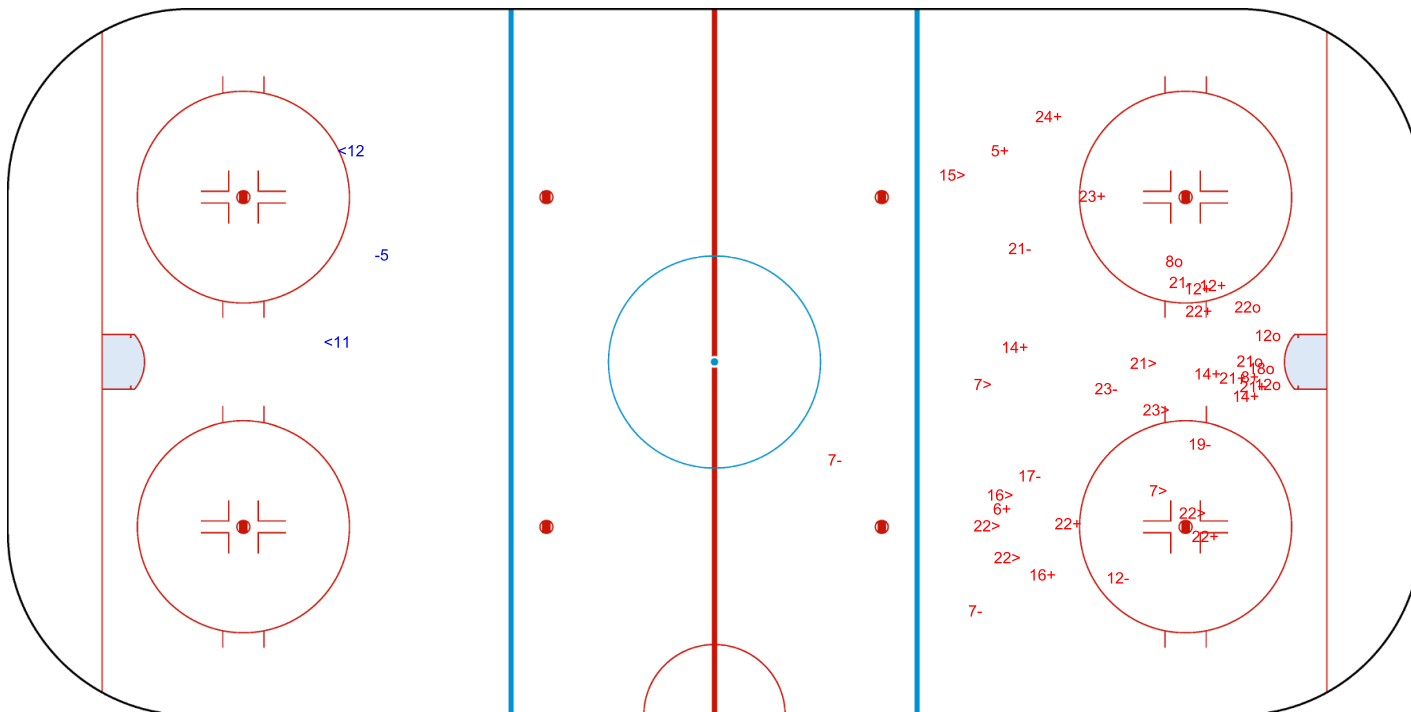

Shots by BIH

Goals (o): 0   SSG (+): 0
SSP (-): 2   SPG (-): 1

GK 25 of BEL

BEL → 3rd Period ← BIH

Shots by BEL

Goals (o): 6   SSG (+): 16
SSP (>): 9   SPG (-): 8

GK 1 of BIH

GK 20 of BIH

Legend:					
GK	Goalkeeper	SPG	Shots past goal	SSG	Shots saved by goalkeeper
				SSP	Shots saved by player