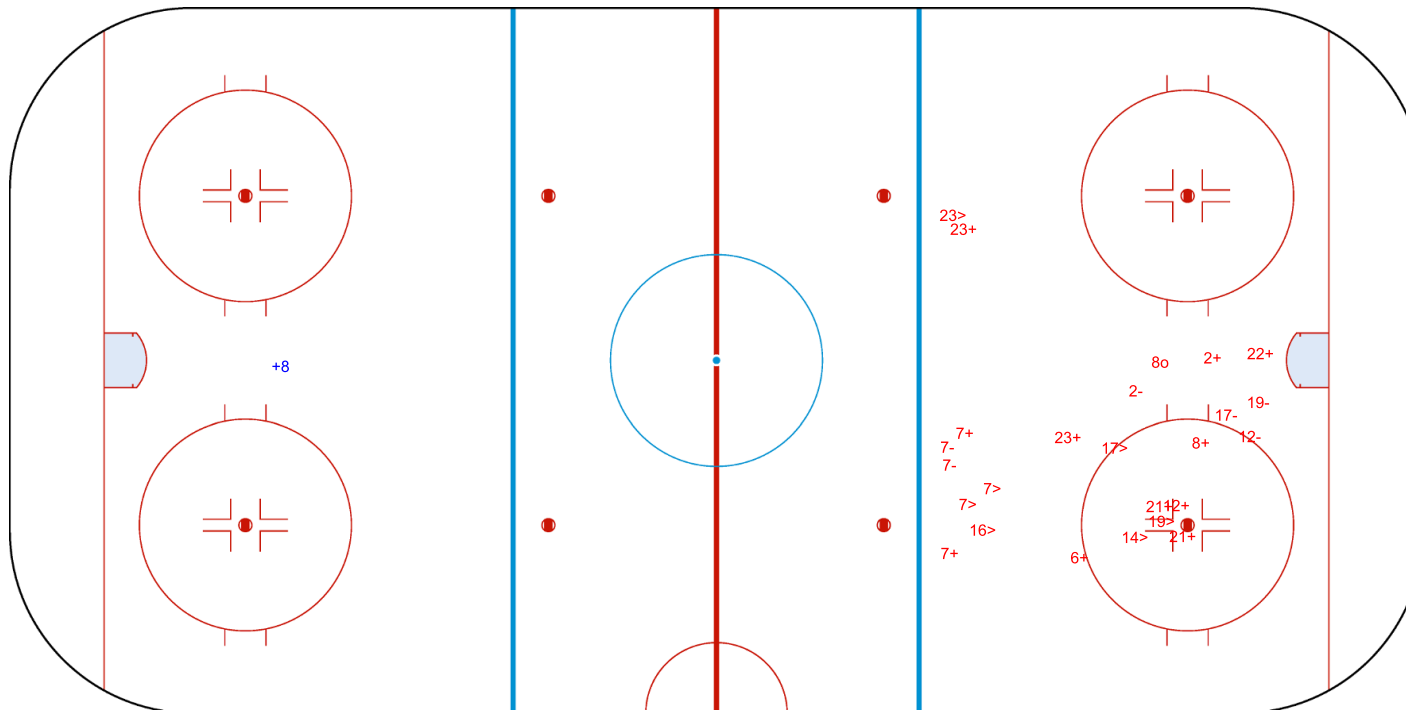

SHOT CHART

BEL - BIH

1st Period

Shots by BIH  
Goals (o): 0  
SSP (<): 0  
SSG (+): 1  
SPG (-): 0

Shots by BEL  
Goals (o): 1  
SSP (>): 7  
SSG (+): 11  
SPG (-): 6

GK 25 of BEL

GK 20 of BIH

Shots by BEL