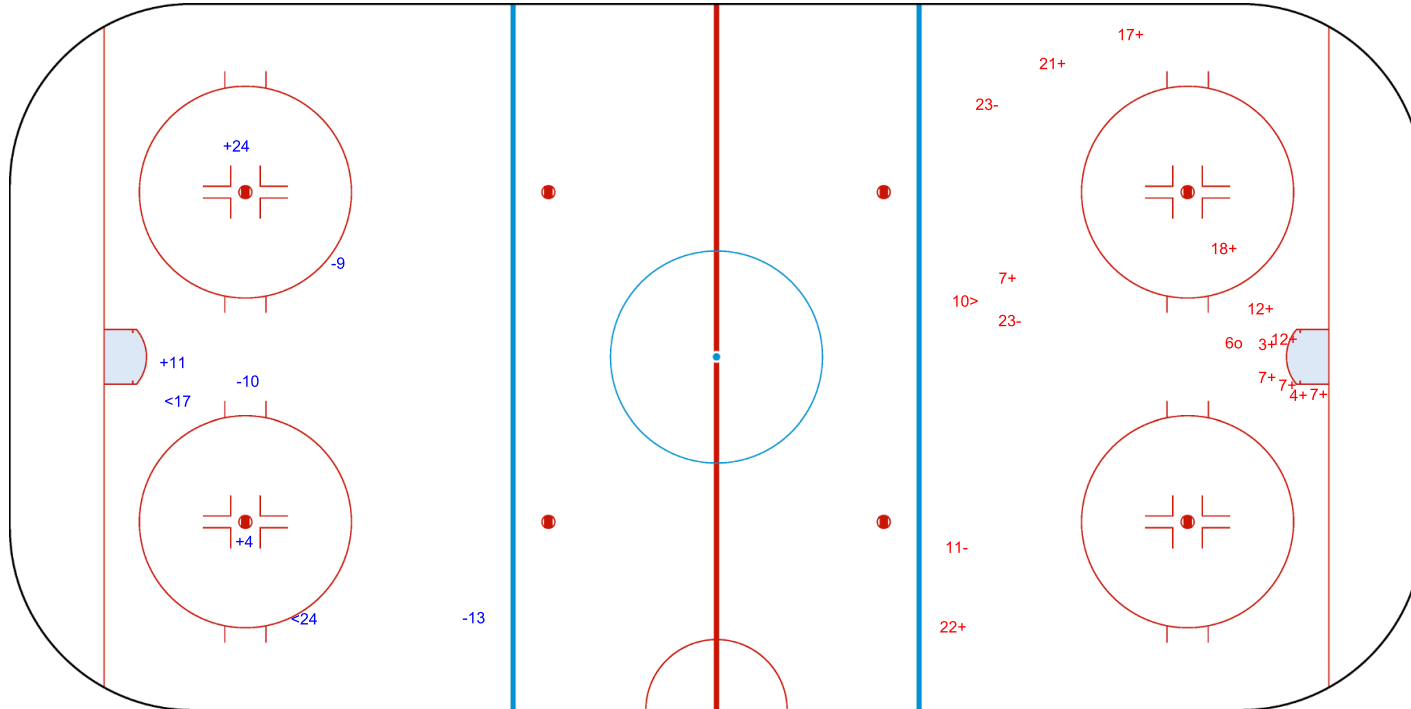

2024

ICE HOCKEY
WOMEN'S WORLD
CHAMPIONSHIP
ANDORRA
Canillo
Division II - Group A

Andorra
Canillo
ANDORRA ICE PALACE

THU 11 APR 2024
START TIME 13:00

IIHF ICE HOCKEY WOMEN'S WORLD CHAMPIONSHIP
DIVISION II, GROUP A

**INTERNATIONAL
ICE HOCKEY
FEDERATION**

ROUND ROBIN, GAME 10

Shots by ISL

Goals (o): 0

SSP (<): 2

SSG (+): 3

SPG (-): 3

GK 1 of MEX

2nd Period

Shots by MEX

Goals (o): 1

SSP (>): 1

SSG (+): 12

SPG (-): 3

GK 1 of ISL