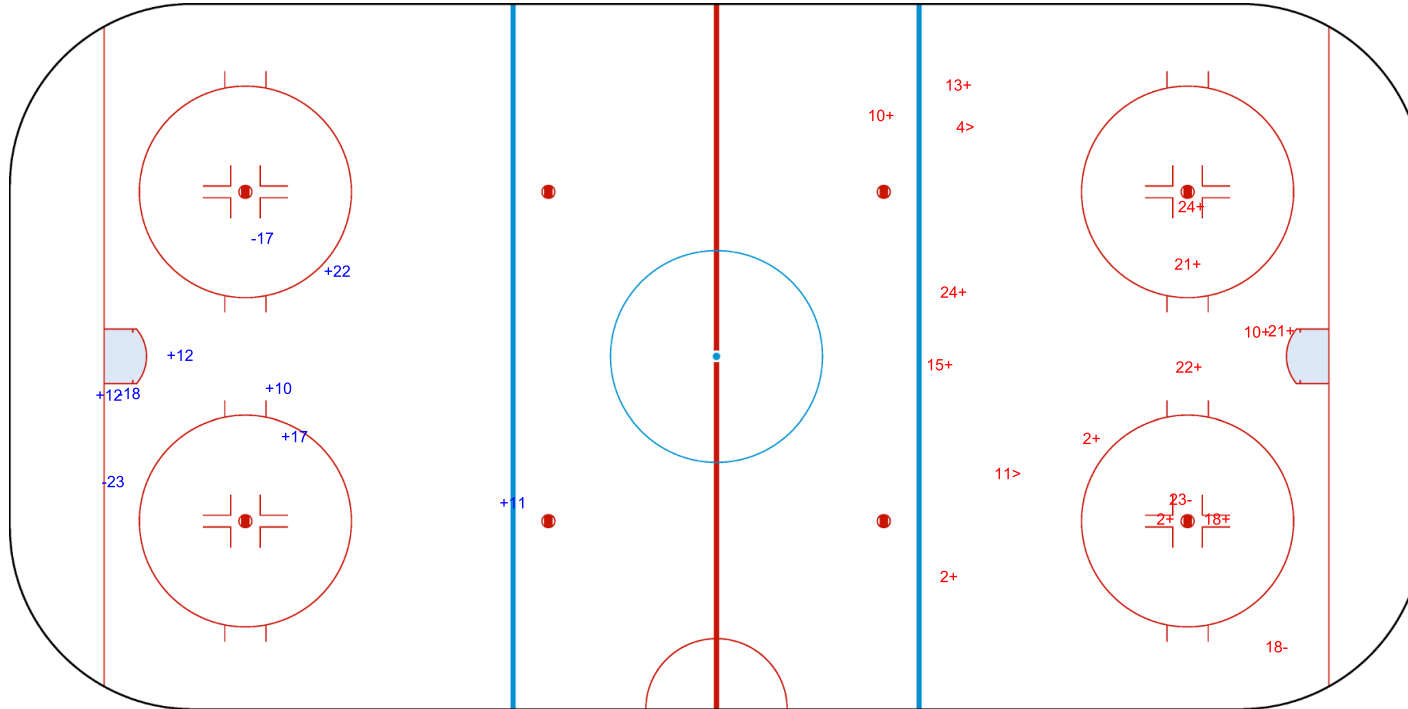

SHOT CHART

ISL - MEX

1st Period

Shots by MEX
Goals (o): 0
SSP (<): 0

SSG (+): 6
SPG (-): 3

GK 1 of ISL

Shots by ISL
Goals (o): 0
SSP (>): 2

SSG (+): 13
SPG (-): 2

GK 1 of MEX

2024

ICE HOCKEY
WOMEN'S WORLD
CHAMPIONSHIP
ANDORRA
Canillo
Division II - Group A

Andorra
Canillo
ANDORRA ICE PALACE

THU 11 APR 2024
START TIME 13:00

IIHF ICE HOCKEY WOMEN'S WORLD CHAMPIONSHIP
DIVISION II, GROUP A

**INTERNATIONAL
ICE HOCKEY
FEDERATION**

ROUND ROBIN, GAME 10

Shots by ISL

Goals (o): 0

SSP (<): 2

SSG (+): 3

SPG (-): 3

GK 1 of MEX