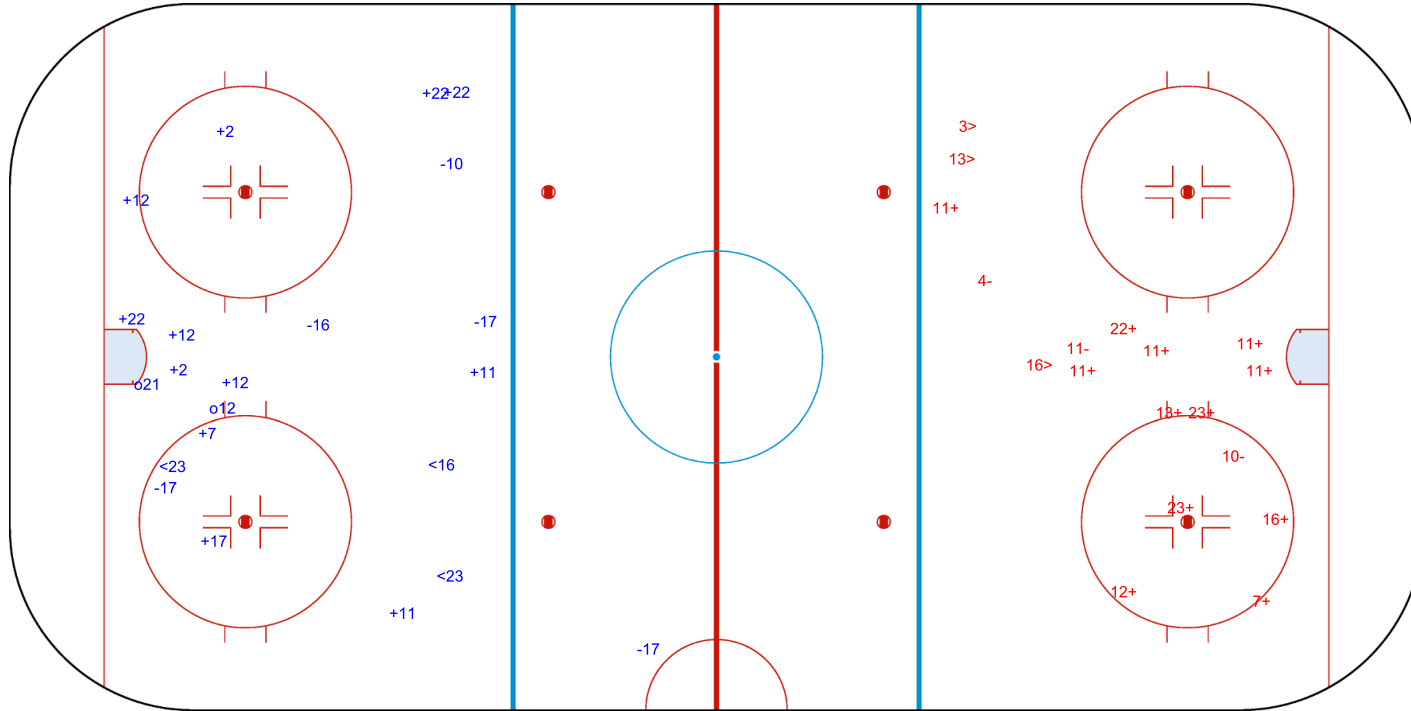

Goals (o): 2 SSG (+): 12
SSP (<): 3 SPG (-): 5

GK 1 of ISL

3rd Period

Shots by ISL

Goals (o): 0 SSG (+): 12
SSP (>): 3 SPG (-): 3

GK 1 of MEX

Legend:	
GK	Goalkeeper
SPG	Shots past goal
SSG	Shots saved by goalkeeper
SSP	Shots saved by player