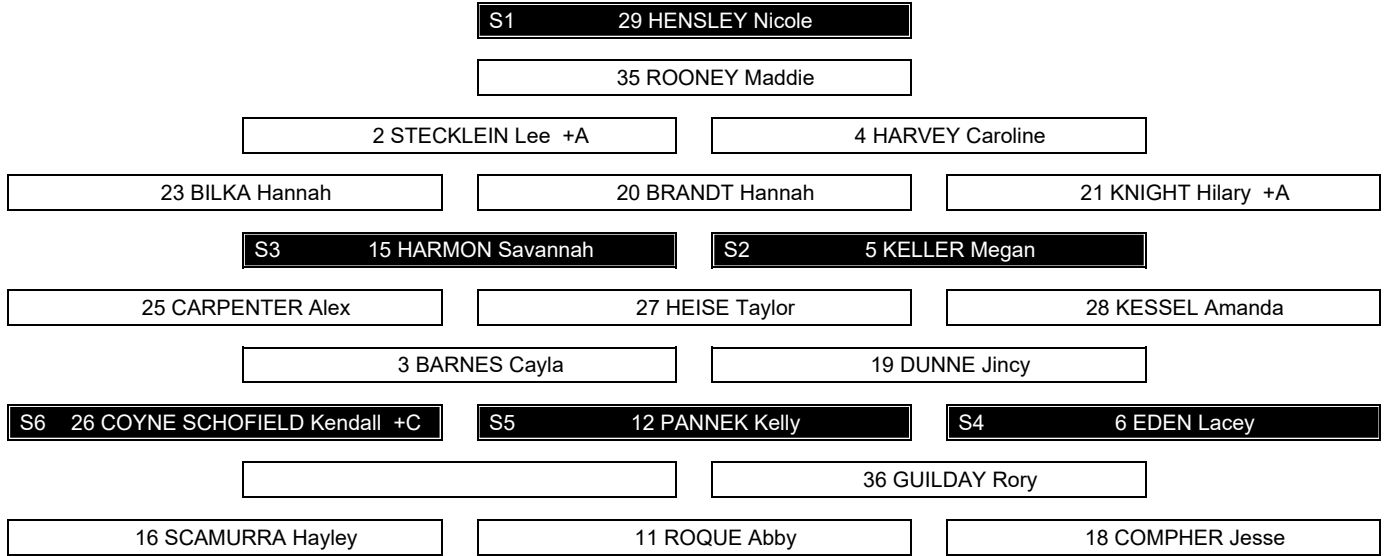

### GRAPHICAL LINE-UPS

#### USA - CAN

**Referees**

20 NURMI Anniina (FIN) , 15 TASSONI Amanda (USA)

**Linespersons**

64 SAARIMAKI Tiina (FIN) , 66 TODD Justine (CAN)

**Team:** USA - United States (Blue)

**Head Coach:** WROBLEWSKI John