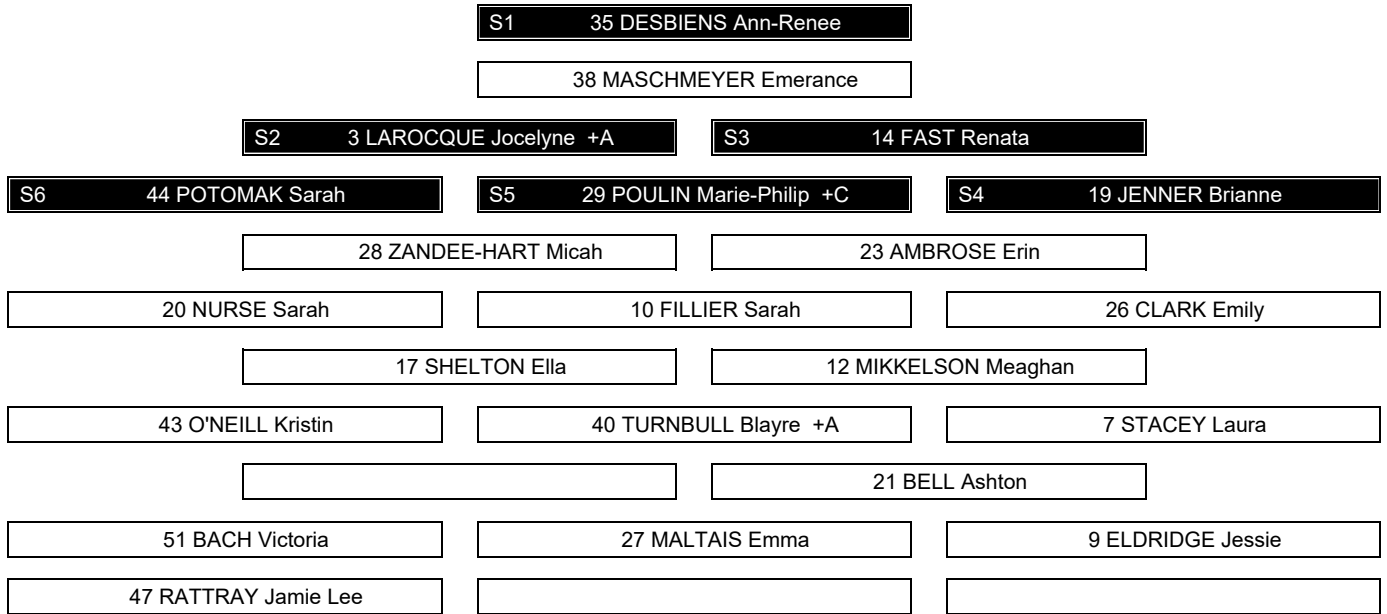

Team: CAN - Canada (White)

Head Coach: RYAN Troy