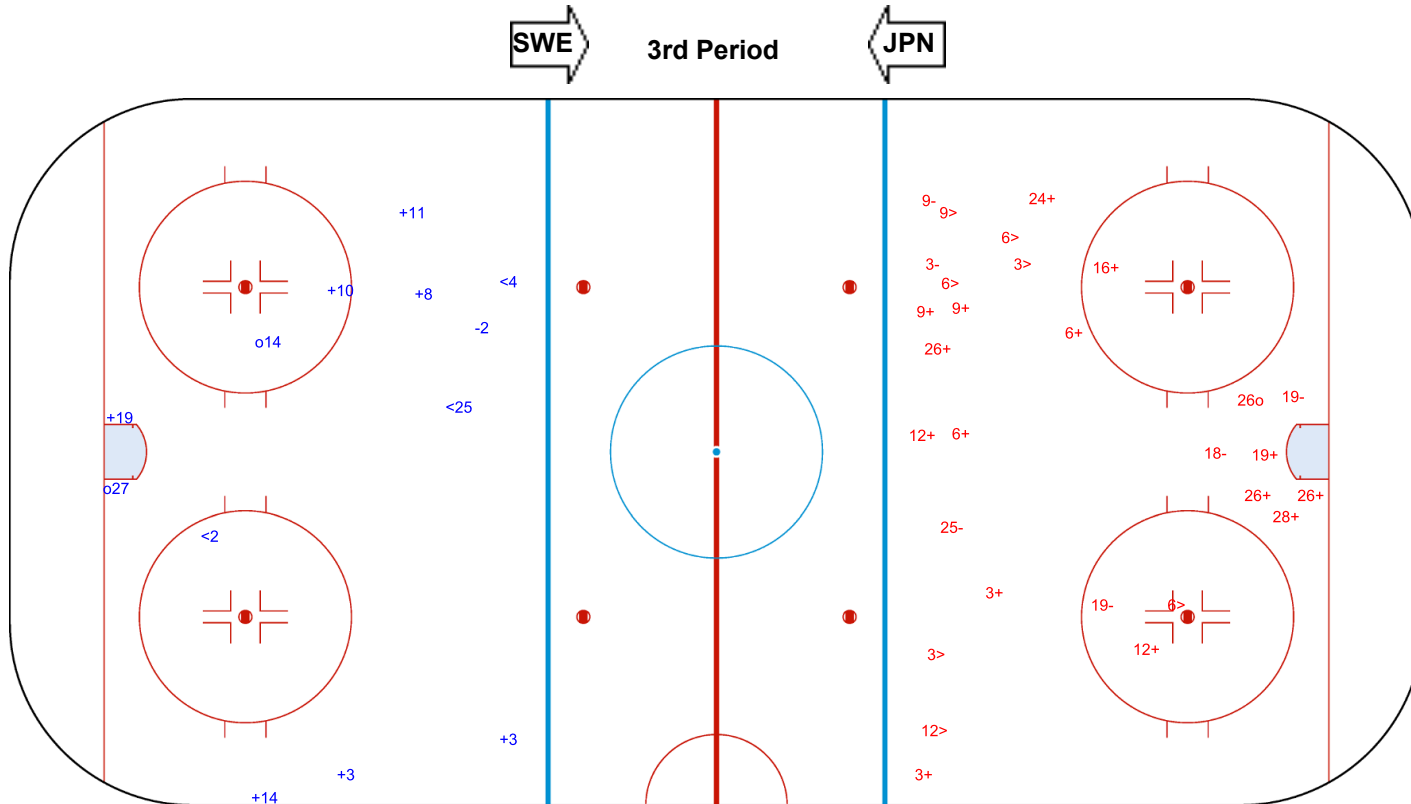

ISCENTER NORD

SAT 3 SEP 2022
START TIME 16:00

DENMARK

Frederikshavn - Herning

Shots by JPN

Goals (o): 2   SSG (+): 7

SSP (<): 3   SPG (-): 1

GK 30 of SWE

ICE HOCKEY

IIHF ICE HOCKEY WOMEN'S WORLD CHAMPIONSHIP

PLAY-OFFS, GAME 27

INTERNATIONAL
ICE HOCKEY
FEDERATION

Shots by SWE

Goals (o): 1   SSG (+): 15

SSP (>): 7   SPG (-): 6

GK 29 of JPN

Legend:	GK Goalkeeper	SPG Shots past goal	SSG Shots saved by goalkeeper	SSP Shots saved by player