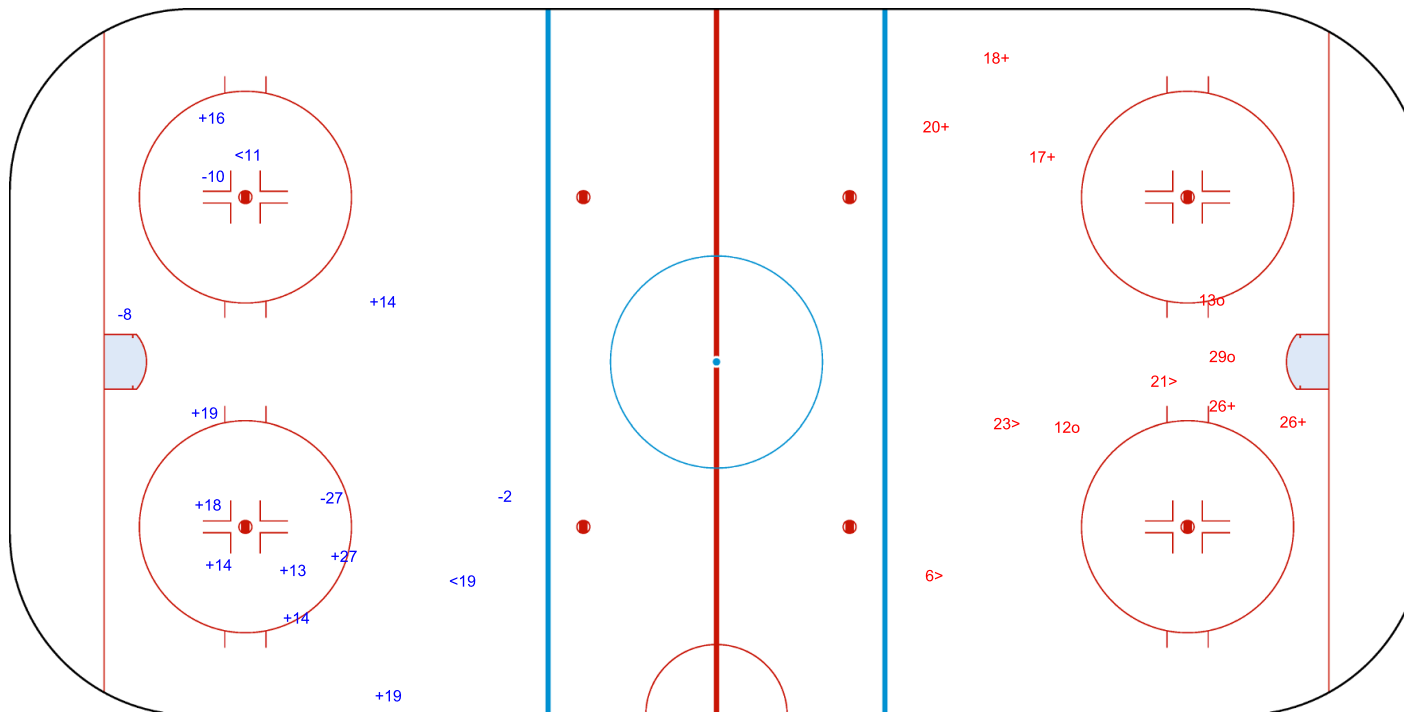

PLAY-OFFS, GAME 27

INTERNATIONAL ICE HOCKEY FEDERATION

SHOT CHART

JPN - SWE

1st Period

Shots by JPN

Goals (o): 0

SSG (+): 9

SSP (-): 2

SPG (-): 4

Shots by SWE

Goals (o): 3

SSG (+): 5

SSP (>): 3

SPG (-): 0

GK 30 of SWE

GK 29 of JPN

ISCENTER NORD

SAT 3 SEP 2022
START TIME 16:00

DENMARK

Frederikshavn - Herning

Shots by SWE

Goals (o): 0 SSG (+): 12

SSP (<): 6 SPG (-): 4