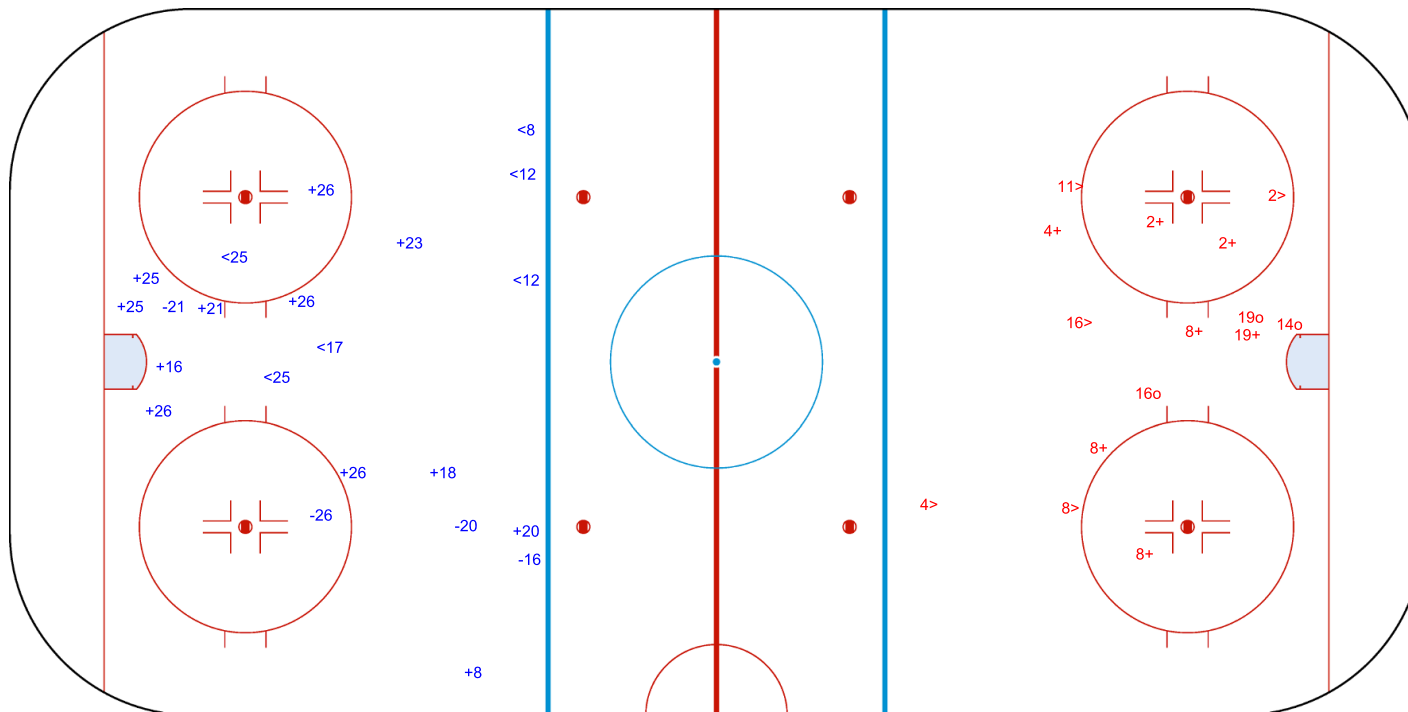

GK 29 of JPN

ICE HOCKEY

IIHF ICE HOCKEY WOMEN'S WORLD CHAMPIONSHIP

PLAY-OFFS, GAME 27

INTERNATIONAL
ICE HOCKEY
FEDERATION

Shots by JPN

Goals (o): 3 SSG (+): 7

SSP (>): 5 SPG (-): 0

GK 30 of SWE

2nd Period

ISCENTER NORD

SAT 3 SEP 2022
START TIME 16:00

DENMARK

Frederikshavn - Herning

Shots by JPN

Goals (o): 2 SSG (+): 7