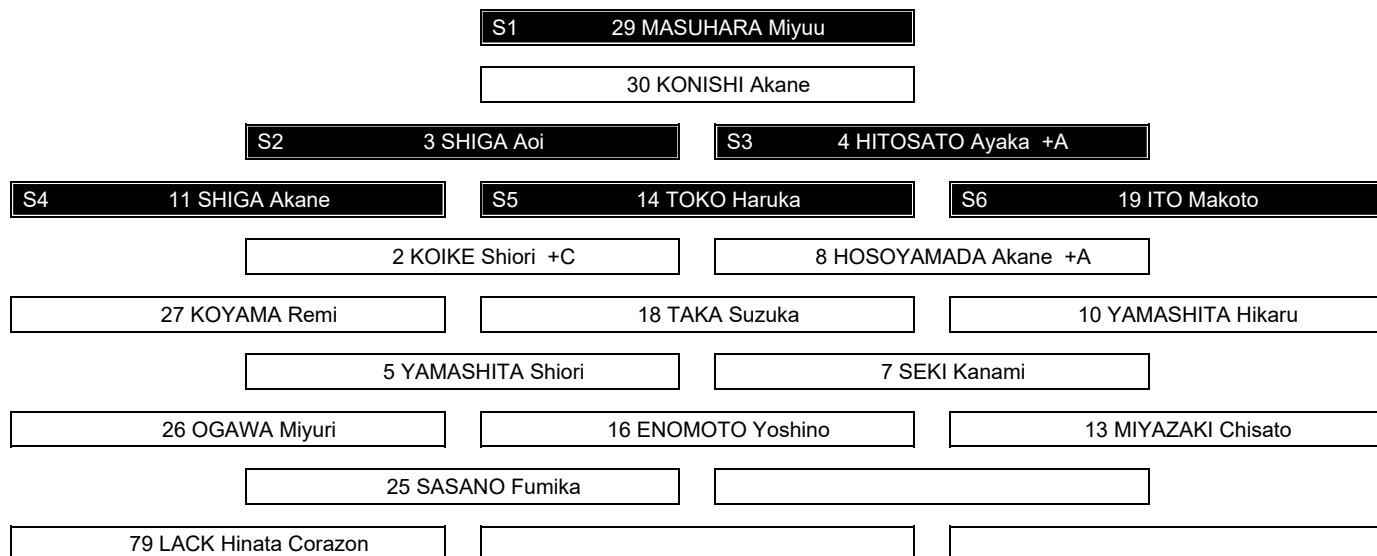

Team: JPN - Japan (White)

Head Coach: IIZUKA Yuji