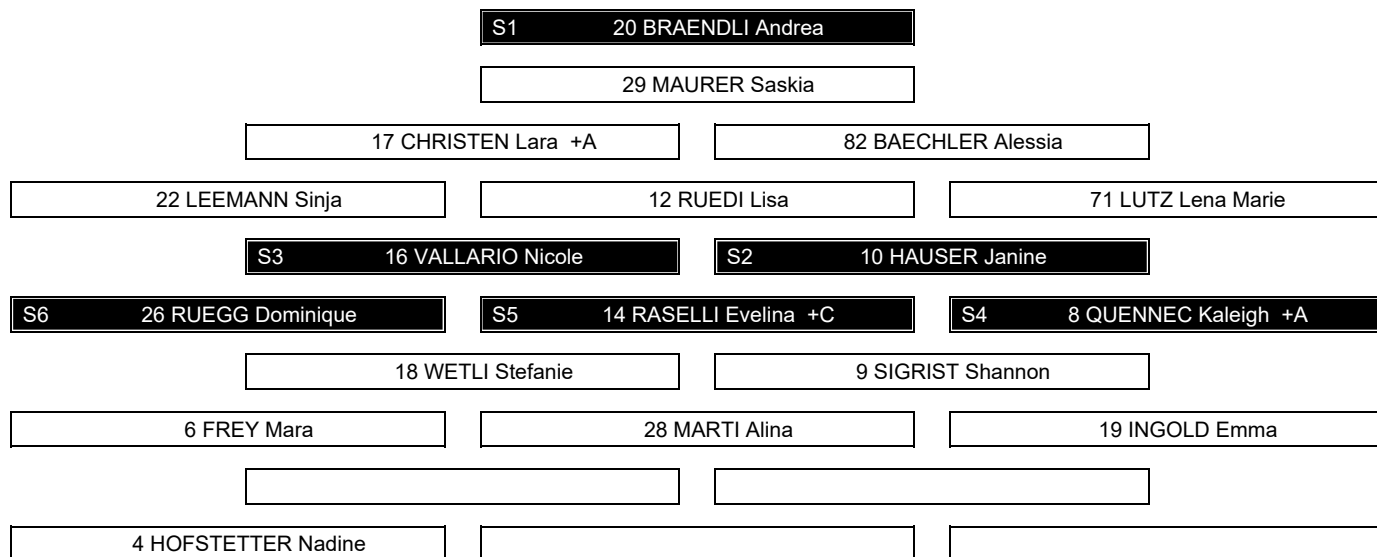

### GRAPHICAL LINE-UPS

### SUI - JPN

**Referees**

12 KAINBERGER Julia (AUT) , 13 LIEFFERS Cianna (CAN)

**Linespersons**

60 HAMMAR Anna (SWE) , 64 SAARIMAKI Tiina (FIN)

**Team:** SUI - Switzerland (Red)

**Head Coach:** MULLER Colin