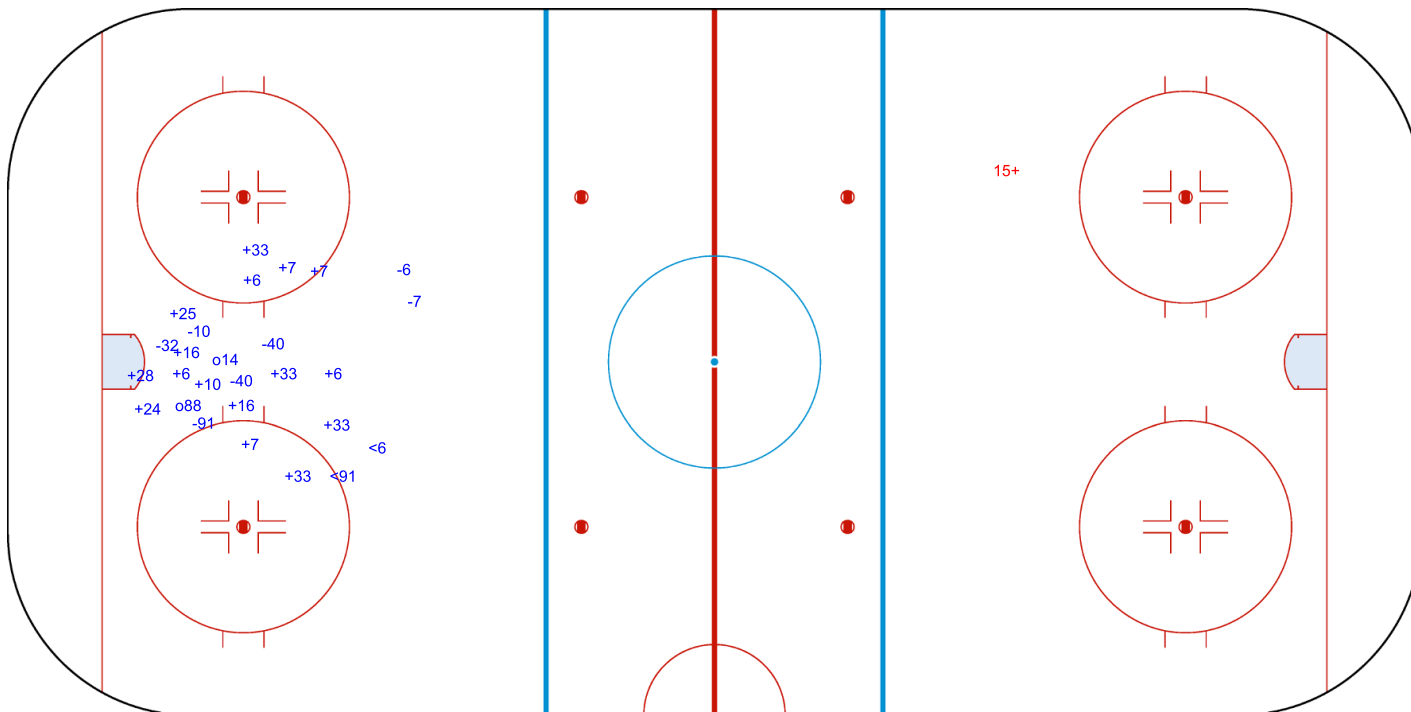

PRELIMINARY ROUND - GROUP A, GAME 18

INTERNATIONAL ICE HOCKEY FEDERATION

SHOT CHART

SUI - FIN

1st Period

Shots by SUI
 Goals (o): 0
 SSP (<): 0
 SSG (+): 2
 SPG (-): 2

GK 36 of FIN

Shots by FIN
 Goals (o): 2
 SSP (>): 2
 SSG (+): 14
 SPG (-): 5

GK 20 of SUI

KVIK HOCKEY ARENA

TUE 30 AUG 2022
START TIME 16:00

DENMARK

Frederikshavn - Herning

Shots by FIN
Goals (o): 2 SSG (+): 16
SSP (<): 2 SPG (-): 7

GK 20 of SUI

GK 29 of SUI

2nd Period

Shots by SUI
Goals (o): 0 SSG (+): 1
SSP (>): 0 SPG (-): 0

GK 36 of FIN

ICE HOCKEY
IIHF ICE HOCKEY WOMEN'S WORLD CHAMPIONSHIP
PRELIMINARY ROUND - GROUP A, GAME 18

2022

DENMARK

KVIK HOCKEY ARENA

TUE 30 AUG 2022