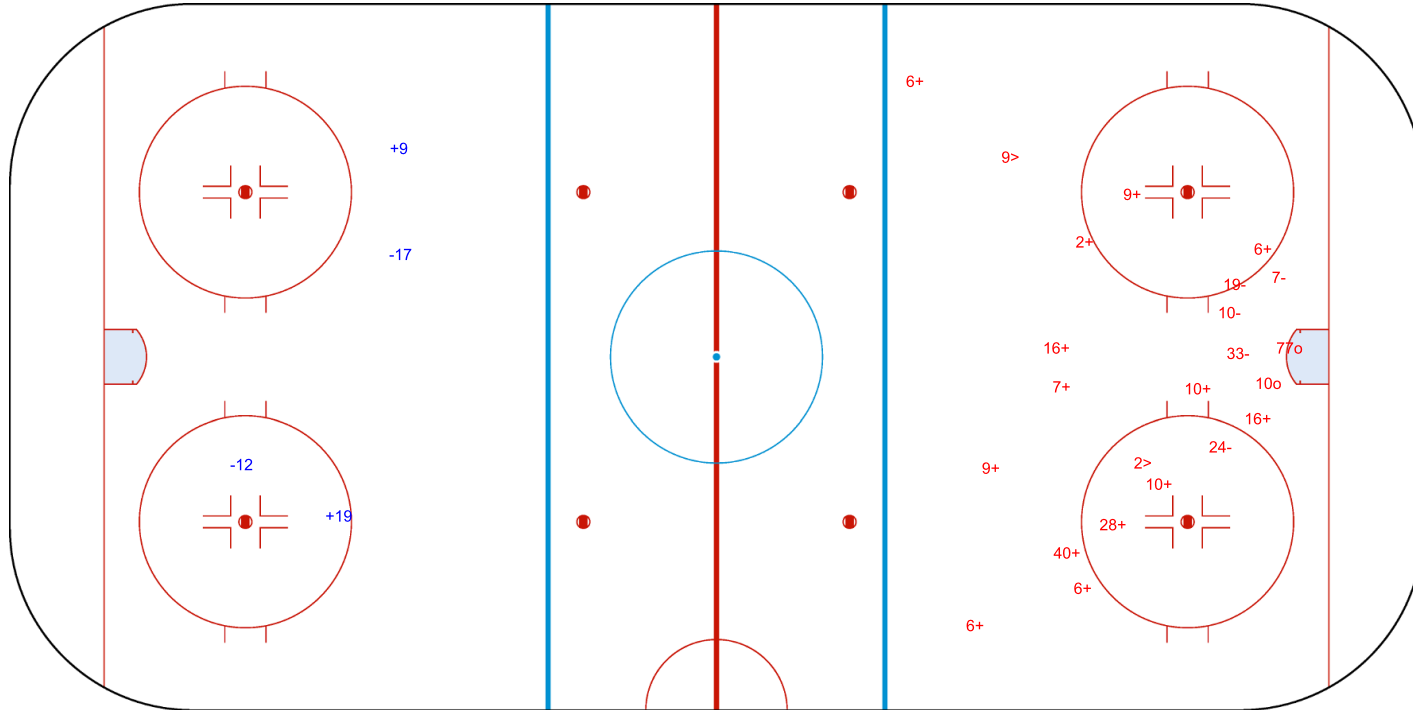

2022

DENMARK

Frederikshavn - Herning

KVIK HOCKEY ARENA

TUE 30 AUG 2022

START TIME 16:00

ICE HOCKEY

IIHF ICE HOCKEY WOMEN'S WORLD CHAMPIONSHIP

PRELIMINARY ROUND - GROUP A, GAME 18

INTERNATIONAL ICE HOCKEY FEDERATION

SHOT CHART

SUI - FIN

1st Period

Shots by SUI
Goals (o): 0
SSP (<): 0
SSG (+): 2
SPG (-): 2

GK 36 of FIN

Shots by FIN
Goals (o): 2
SSP (>): 2
SSG (+): 14
SPG (-): 5

GK 20 of SUI