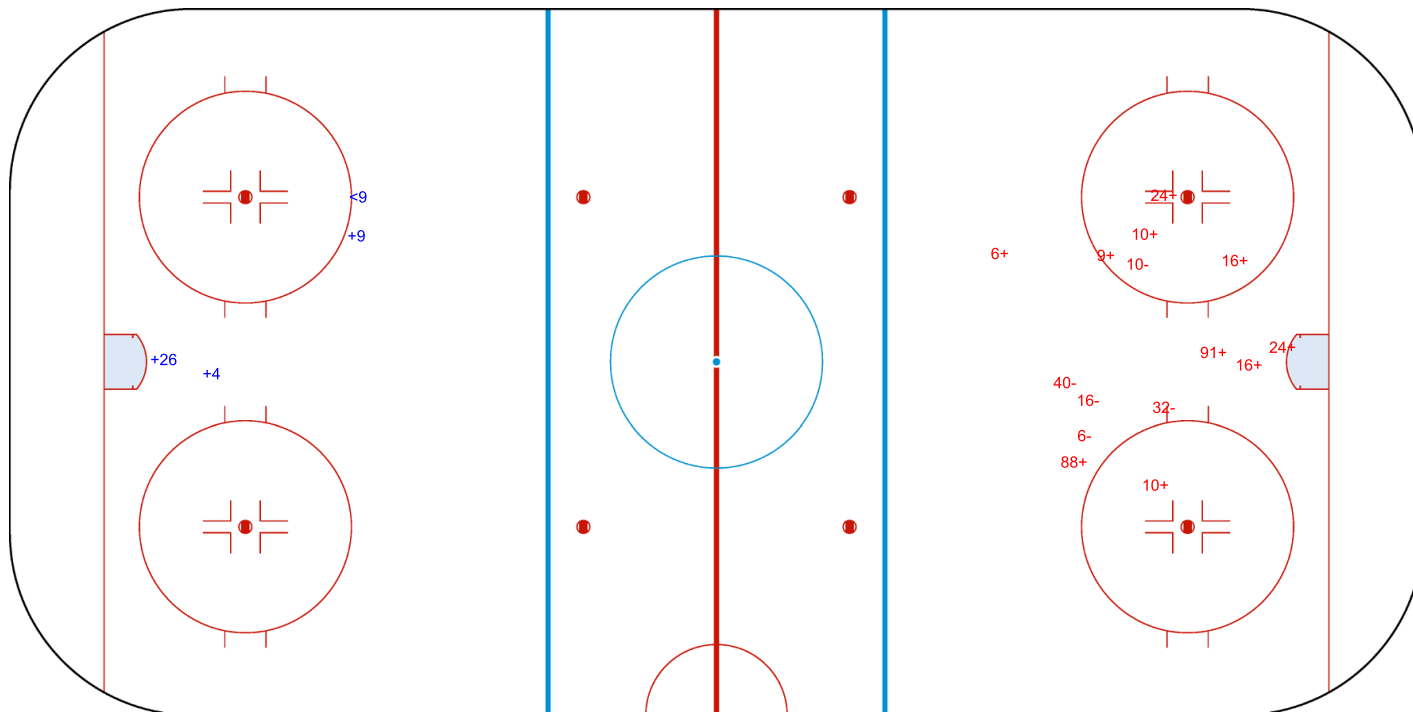

2022

DENMARK

KVIK HOCKEY ARENA

TUE 30 AUG 2022

START TIME 16:00

Frederikshavn - Herning

Shots by SUI

Goals (o): 0

SSP (<): 1

SSG (+): 3

SPG (-): 0

GK 31 of FIN

GK 36 of FIN

3rd Period

Shots by FIN

Goals (o): 0

SSP (>): 0

SSG (+): 10

SPG (-): 5

GK 29 of SUI

Legend:

GK Goalkeeper

SPG Shots past goal

SSG Shots saved by goalkeeper

SSP Shots saved by player

ICE HOCKEY

IIHF ICE HOCKEY WOMEN'S WORLD CHAMPIONSHIP

PRELIMINARY ROUND - GROUP A, GAME 18

INTERNATIONAL ICE HOCKEY FEDERATION