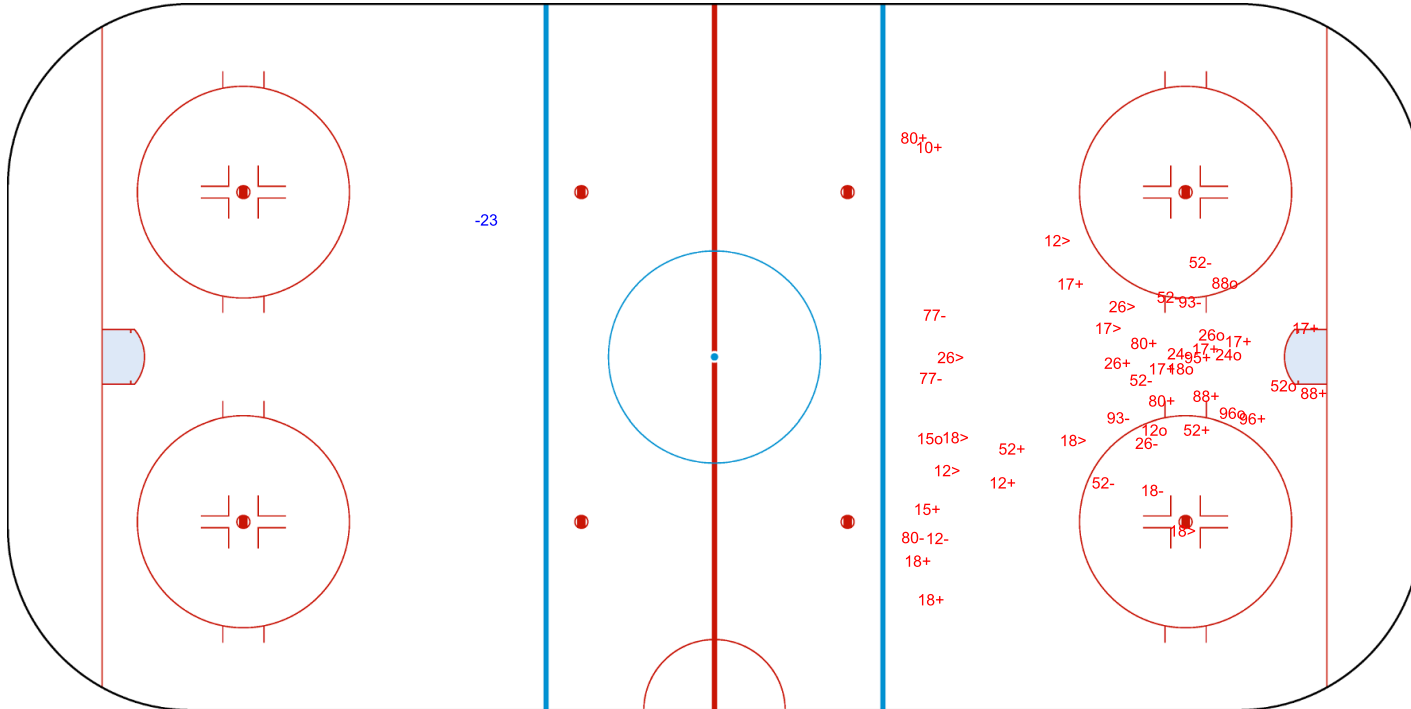

GK 21 of IRI

GK 31 of IRI

Shots by KUW

Goals (o): 0 SSG (+): 0
SSP (<): 0 SPG (-): 1

GK 21 of IRI

GK 31 of IRI

IRI → 3rd Period ← KUW

Shots by IRI