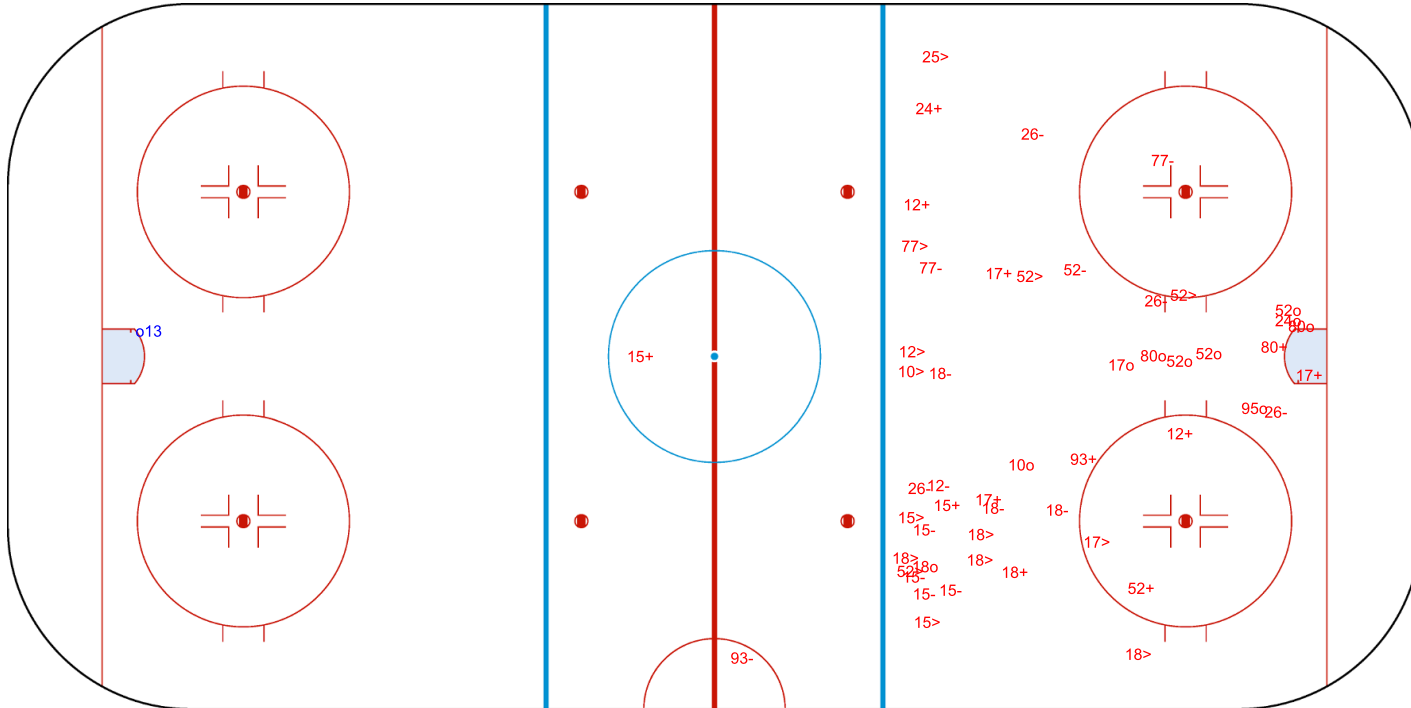

SHOT CHART

IRI - KUW

1st Period

Shots by KUW

Goals (o): 1 SSG (+): 0
SSP (<): 0 SPG (-): 0

GK 21 of IRI

GK 31 of IRI

Shots by IRI

Goals (o): 10 SSG (+): 12
SSP (>): 14 SPG (-): 16

GK 16 of KUW

Shots by IRI
Goals (o): 7 SSG (+): 23
SSP (<): 1 SPG (-): 14

GK 16 of KUW

KUW **2nd Period** **IRI**

Shots by KUW
Goals (o): 0 SSG (+): 3
SSP (>): 2 SPG (-): 1