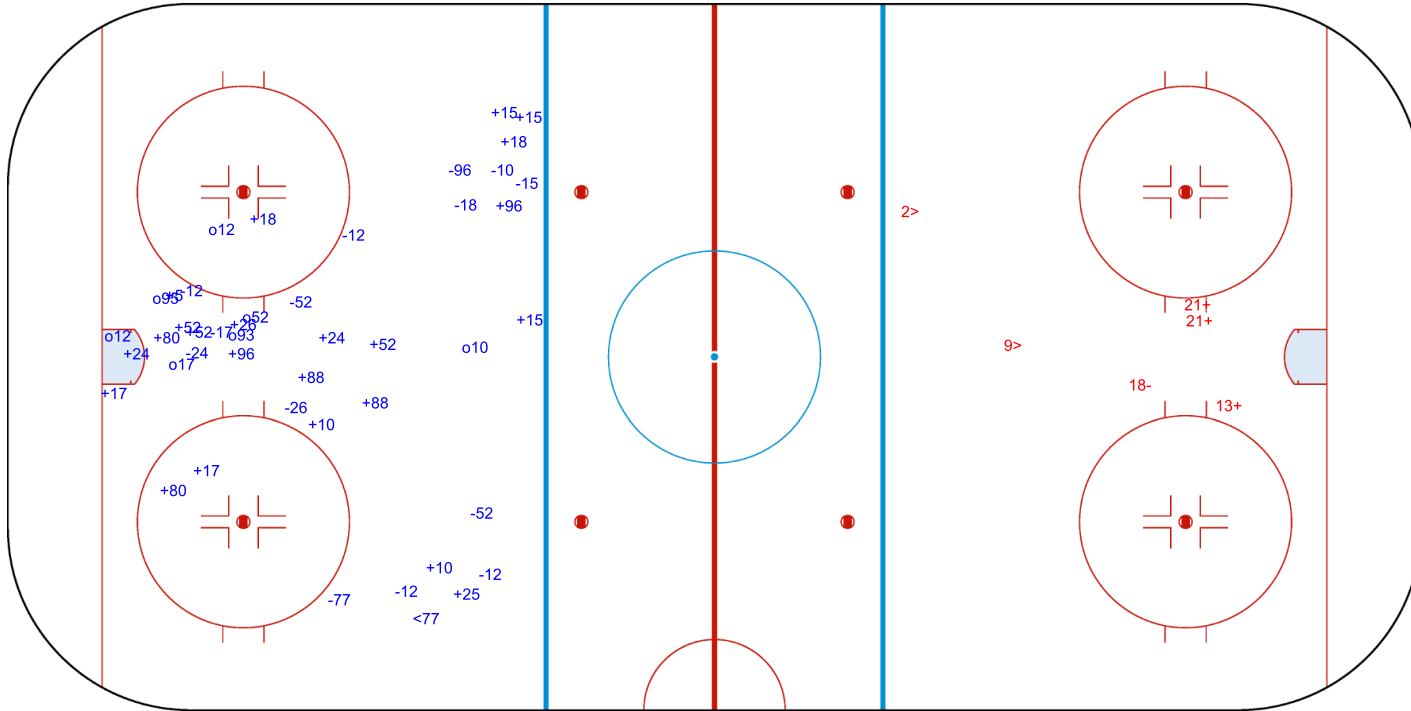

Goals (o): 10 SSG (+): 12
SSP (>): 14 SPG (-): 16

GK 16 of KUW

Shots by IRI
Goals (o): 7 SSG (+): 23
SSP (<): 1 SPG (-): 14

GK 16 of KUW

KUW **2nd Period** **IRI**

Shots by KUW
Goals (o): 0 SSG (+): 3
SSP (>): 2 SPG (-): 1