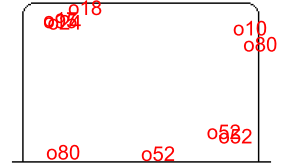

Shots by IRI

Goals (o): 10   SSG (+): 12
SSP (>): 14   SPG (-): 16