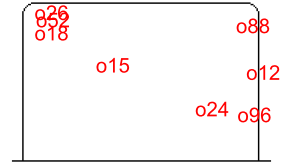

Shots by IRI

Goals (o): 8   SSG (+): 20
SSP (>): 8   SPG (-): 13