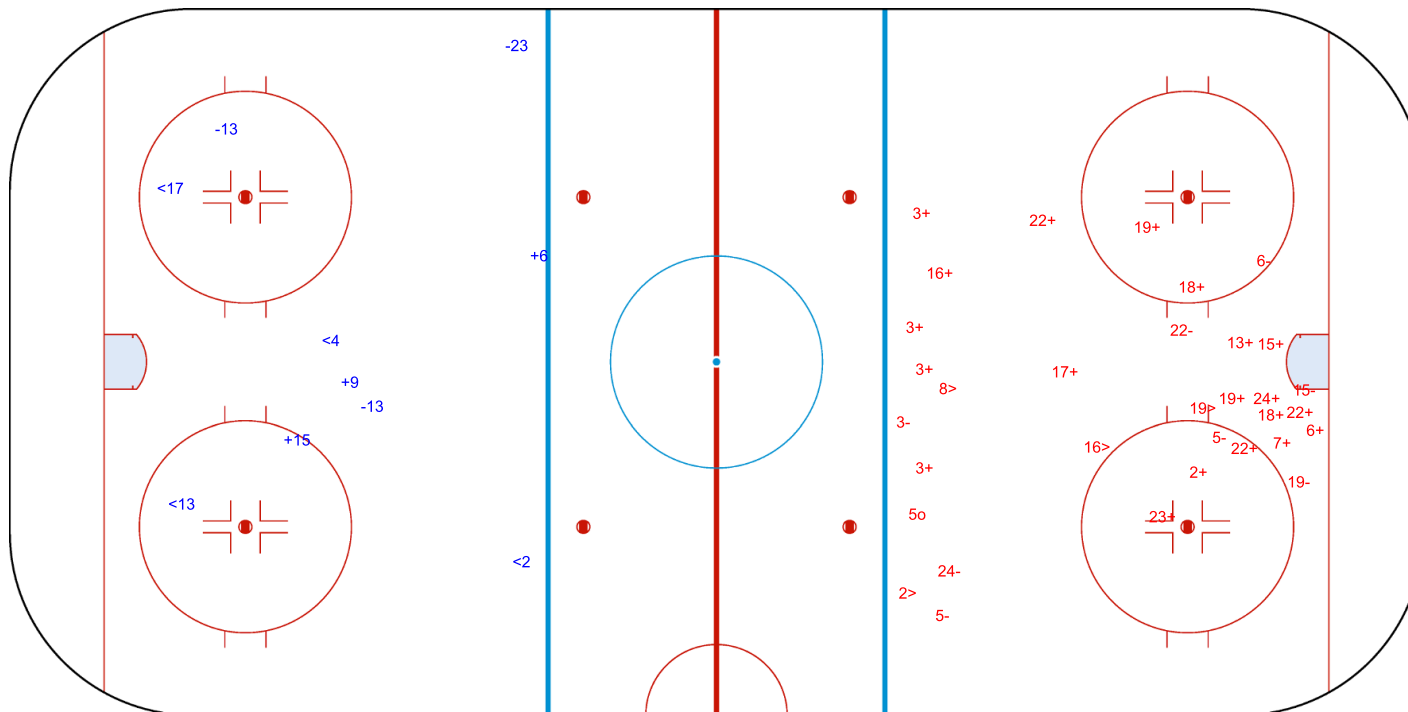

SHOT CHART
ESP - ISR

Shots by ISR
Goals (o): 0
SSG (+): 3
SSP (-): 4
SPG (-): 3

GK 20 of ESP

ESP → 1st Period ← ISR

Shots by ESP
Goals (o): 1
SSG (+): 20
SSP (>): 4
SPG (-): 8

GK 20 of ISR

Shots by ESP

Goals (o): 4 SSG (+): 25
SSP (<): 11 SPG (-): 9

GK 20 of ISR

ISR → 2nd Period ← ESP

Shots by ISR

Goals (o): 0 SSG (+): 3
SSP (>): 0 SPG (-): 1

GK 20 of ESP

Shots by ISR
Goals (o): 2
SSP (<): 1
SSG (+): 1
SPG (-): 0

GK 20 of ESP

ESP → 3rd Period ← ISR