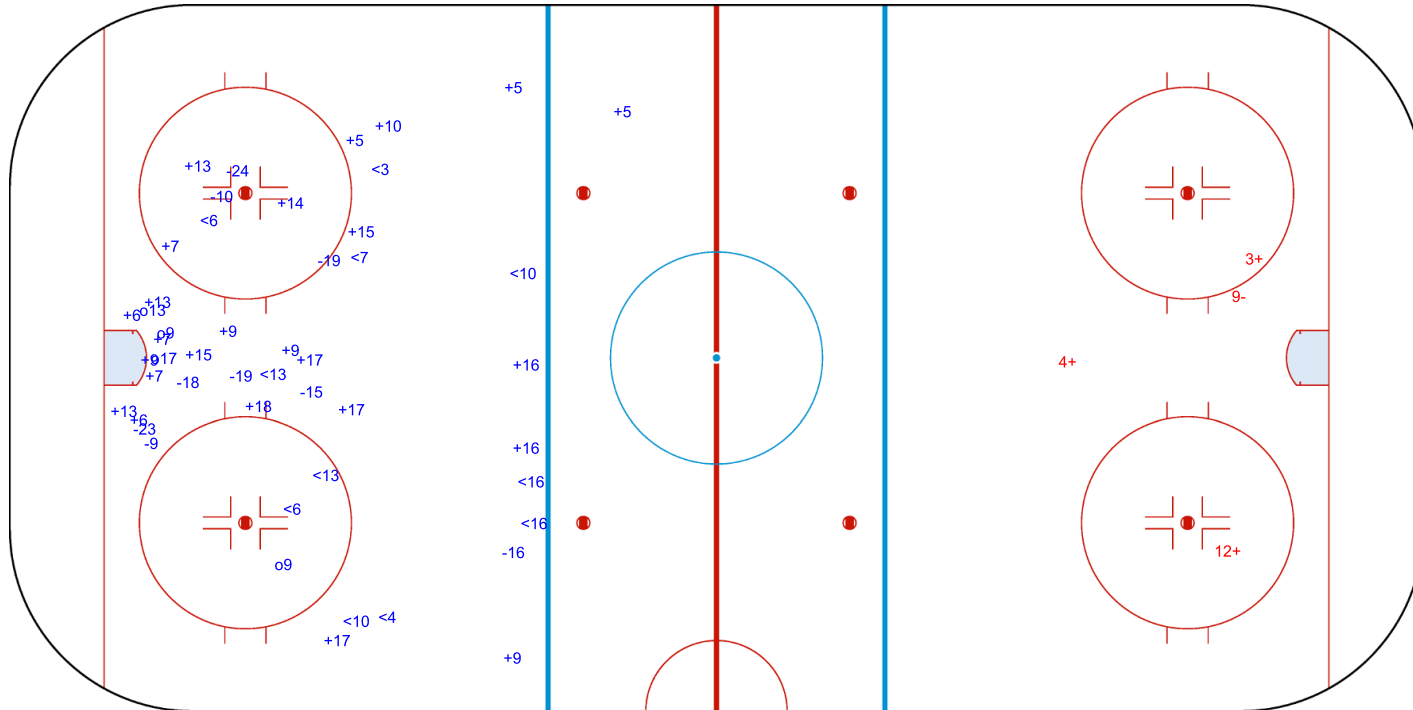

SHOT CHART
ESP - ISR

Shots by ISR
Goals (o): 0
SSG (+): 3
SSP (-): 4
SPG (-): 3

GK 20 of ESP

ESP → 1st Period ← ISR

Shots by ESP
Goals (o): 1
SSG (+): 20
SSP (>): 4
SPG (-): 8

GK 20 of ISR

Shots by ESP

Goals (o): 4 SSG (+): 25
SSP (<): 11 SPG (-): 9

GK 20 of ISR

ISR → 2nd Period ← ESP

Shots by ISR

Goals (o): 0 SSG (+): 3
SSP (>): 0 SPG (-): 1

GK 20 of ESP

Shots by ISR
Goals (o): 2
SSP (<): 1
SSG (+): 1
SPG (-): 0

GK 20 of ESP

ESP → 3rd Period ← ISR