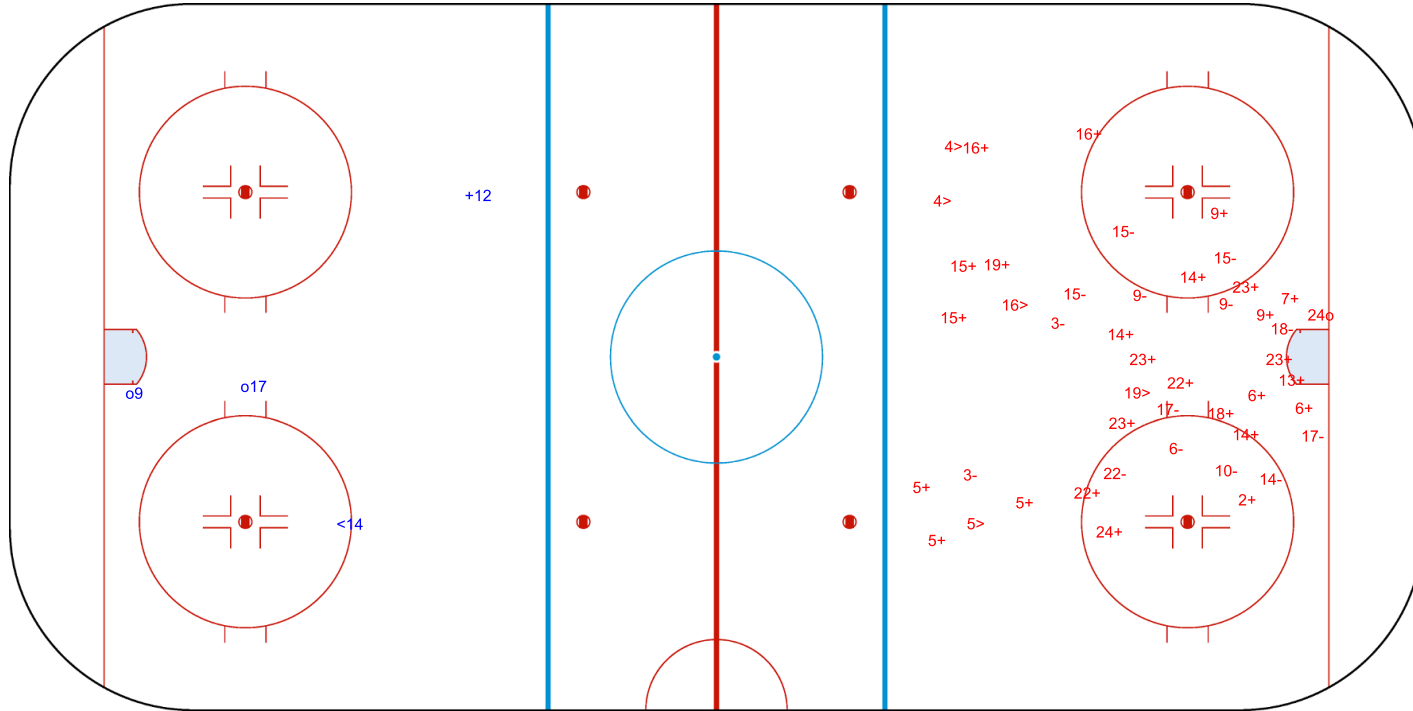

Shots by ISR
Goals (o): 2
SSP (<): 1
SSG (+): 1
SPG (-): 0

GK 20 of ESP

ESP → 3rd Period ← ISR

Shots by ESP
Goals (o): 1
SSP (>): 5
SSG (+): 26
SPG (-): 14

GK 20 of ISR

Legend:		
GK	Goalkeeper	
SPG	Shots past goal	
SSG	Shots saved by goalkeeper	
SSP	Shots saved by player